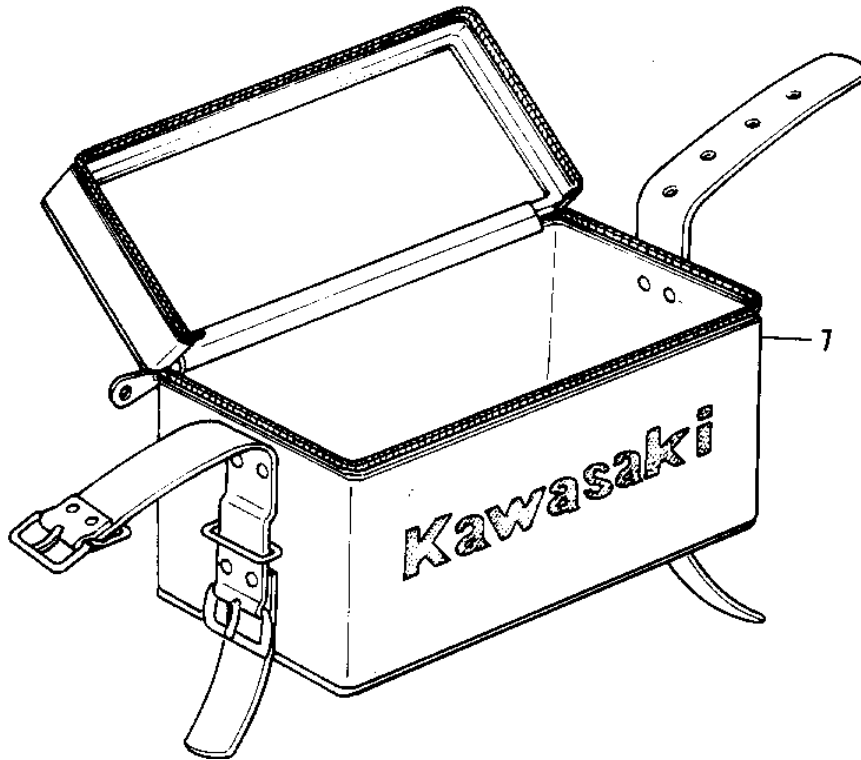

1981 KDX250 PARTS DIAGRAM

OWNER TOOLS (81KDX250-B1)

1981 KDX250 PARTS LIST

OWNER TOOLS ('81KDX250-B1)

ITEM NAME	PART NUMBER	QUANTITY
*** N.L.A.*** (Canada) (Ref # 1)	56007-4002	1
GUAGE, TIRE PRESSURE (Ref # 2)	52005-4001	1
GAUGE,AIR (Ref # 2)	52005-4002	1
WRENCH,SPARK PLUG (Ref # 3)	92110-4001	1
BAR,SPARK PLUG WRENCH (Ref # 4)	16149-4001	1
WRENCH, SPOKE (Ref # 5)	92110-1016	1
BAG,TOOL (Ref # 6)	56008-008	1
BAG,TOOLKIT (Ref # 7)	56008-1013	1