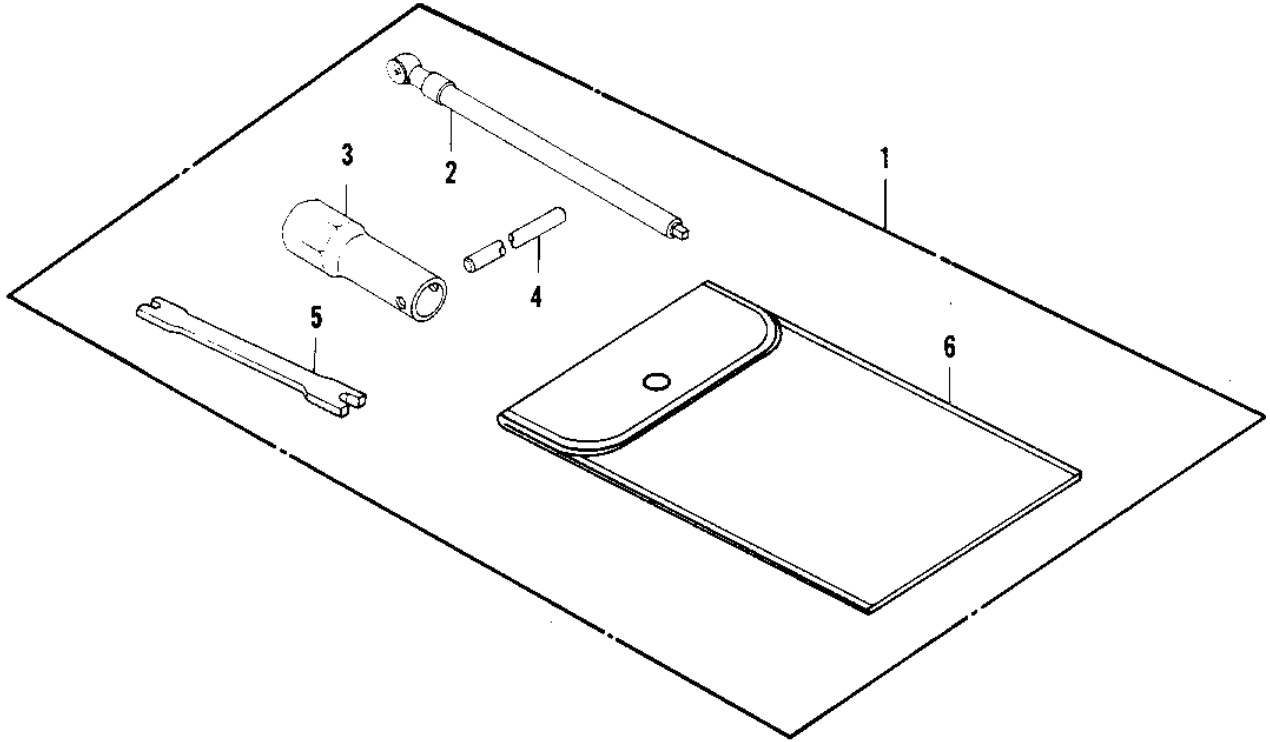

1981 KDX250 PARTS DIAGRAM

OWNER TOOLS (81KDX250-B1)

1981 KDX250 PARTS LIST

OWNER TOOLS ('81KDX250-B1)

ITEM NAME	PART NUMBER	QUANTITY
*** N.L.A.*** (Canada) (Ref # 1)	56007-4002	1
GUAGE, TIRE PRESSURE (Ref # 2)	52005-4001	1
GAUGE,AIR (Ref # 2)	52005-4002	1
WRENCH,SPARK PLUG (Ref # 3)	92110-4001	1
BAR,SPARK PLUG WRENCH (Ref # 4)	16149-4001	1
WRENCH, SPOKE (Ref # 5)	92110-1016	1
BAG,TOOL (Ref # 6)	56008-008	1
BAG,TOOLKIT (Ref # 7)	56008-1013	1