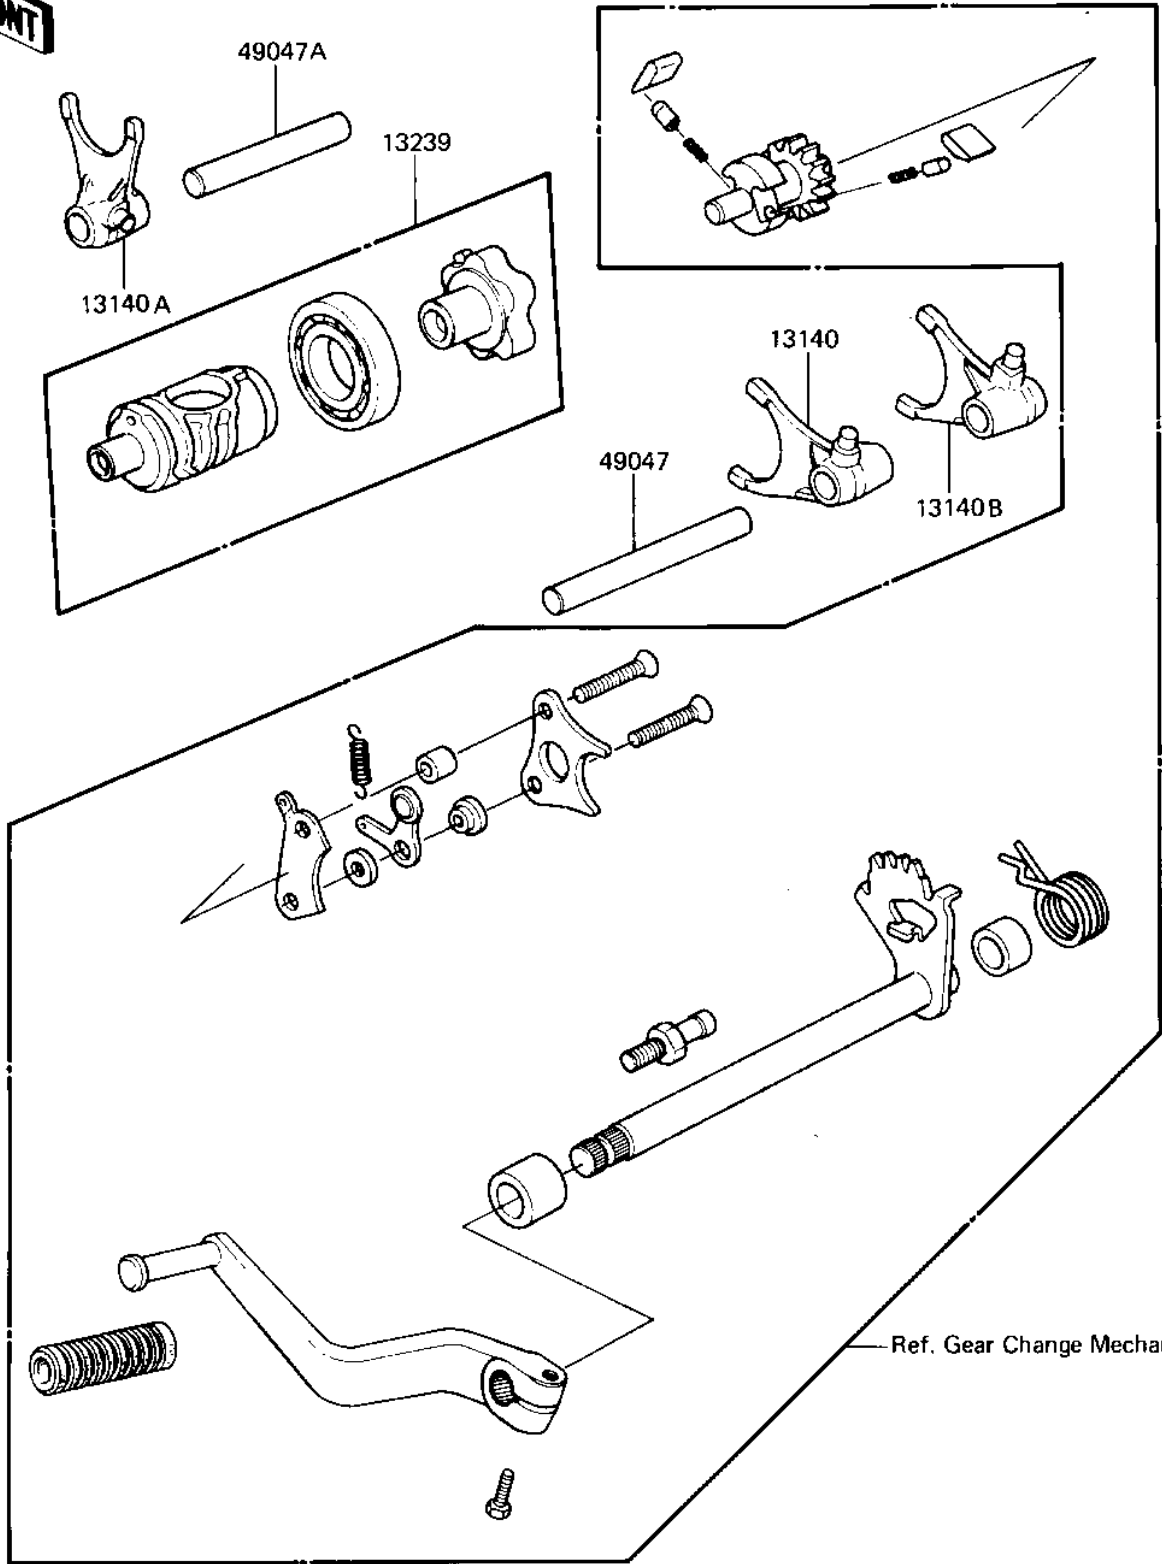

1982 KDX250 PARTS DIAGRAM

GEAR CHANGE DRUM & FORKS

Ref. No.
131
131
131
132
490
490

1982 KDX250 PARTS LIST

GEAR CHANGE DRUM & FORKS

ITEM NAME	PART NUMBER	QUANTITY
FORK,SHIFT (Ref # 13140)	13140-1043	1
FORK,SHIFT (Ref # 13140A)	13140-1101	1
FORK,SHIFT,LOW (Ref # 13140B)	13140-1052	1
DRUM ASSY,GEAR CHANGE (Ref # 13239)	13239-1038	1
ROD,SHIFT,10X90 (Ref # 49047)	49047-1009	1
ROD,SHIFT,L=65M/M (Ref # 49047A)	49047-1011	1