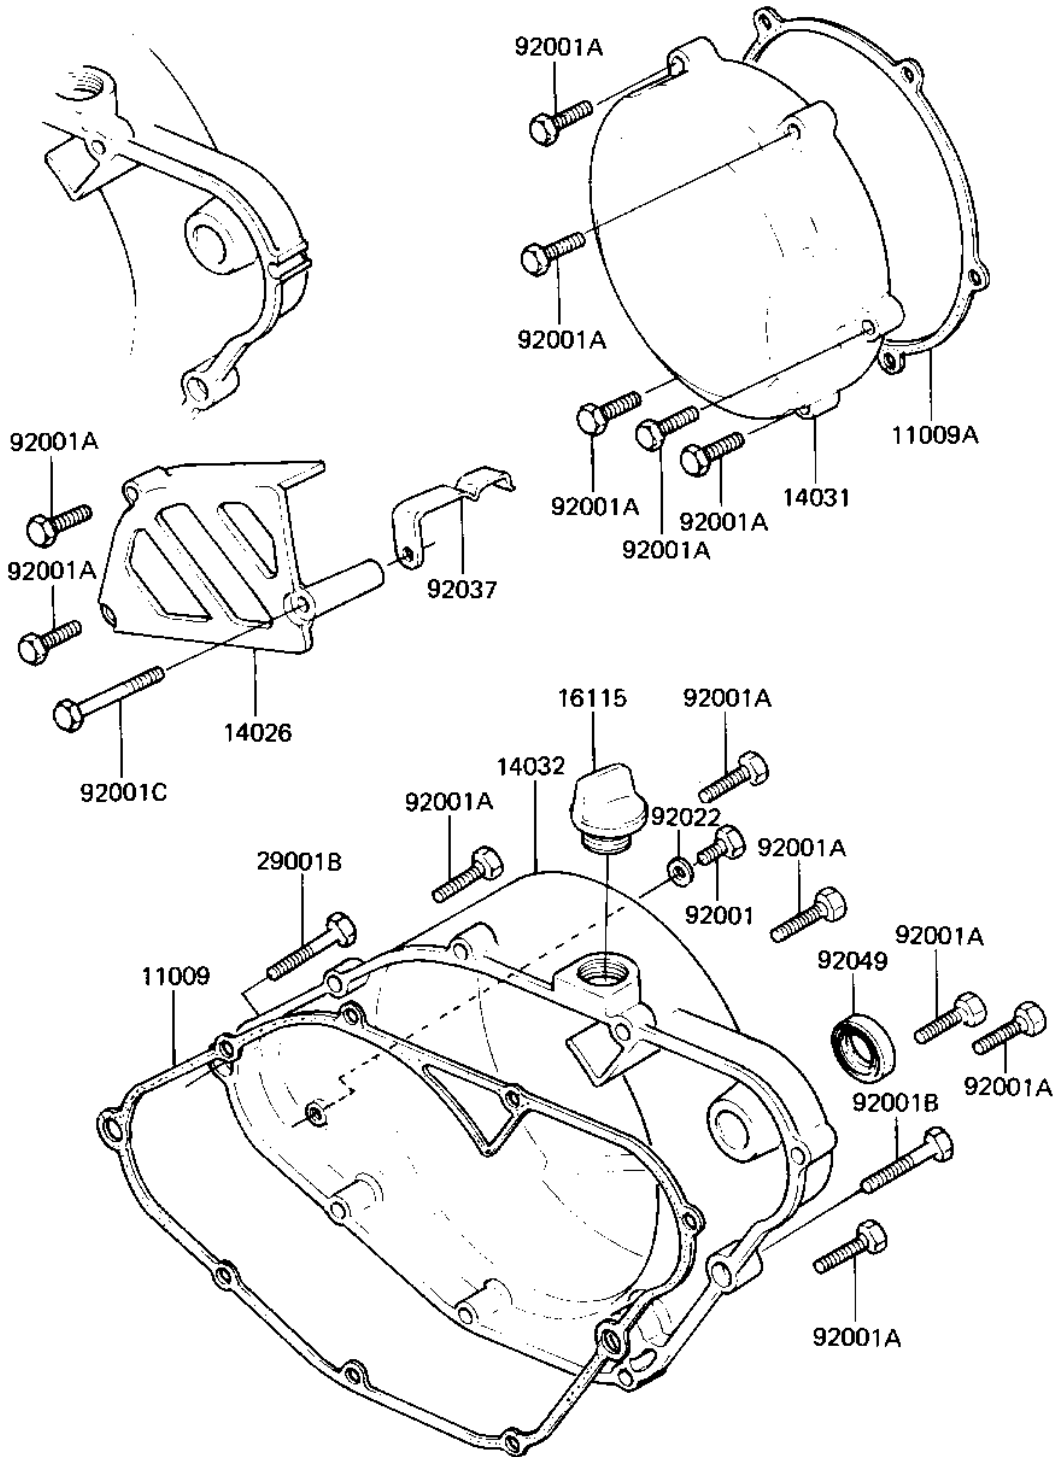

1982 KDX250 PARTS DIAGRAM

ENGINE COVERS ('82 KDX250-B2)

Part No.	Ref. No.
110	11C
110	11C
140	14C
140	14C
140	14C
161	161
920	92C
920	92C
920	92C
920	92C
920	92C
920	92C
920	92C
920	92C

1982 KDX250 PARTS LIST

ENGINE COVERS ('82 KDX250-B2)

ITEM NAME	PART NUMBER	QUANTITY
GASKET,R.H ENG COVER (Ref # 11009)	11009-1171	1
GASKET,L.H ENG,COVER (Ref # 11009A)	11009-1172	1
COVER,CHAIN,F.BLACK (Ref # 14026)	14026-1027	1
COVER-GENERATOR (Ref # 14031)	14031-1088	1
COVER,R.H ENG,BLACK (Ref # 14032)	14032-1028	1
FILLER,OIL (Ref # 16115)	16115-018	1
BOLT,6X8 (Ref # 92001)	92001-1626	1
BOLT-FLANGED-SMALL (Ref # 92001A)	132G0625	15
BOLT,6X35 (Ref # 92001B)	92001-1632	2
BOLT,6X45 (Ref # 92001C)	92001-1634	1
WASHER OIL PUMP BANJO (Ref # 92022)	92022-077	1
CLAMP,WIRING HARNESS (Ref # 92037)	92037-142	1
OIL SEAL SB16244 (Ref # 92049)	92049-002	1