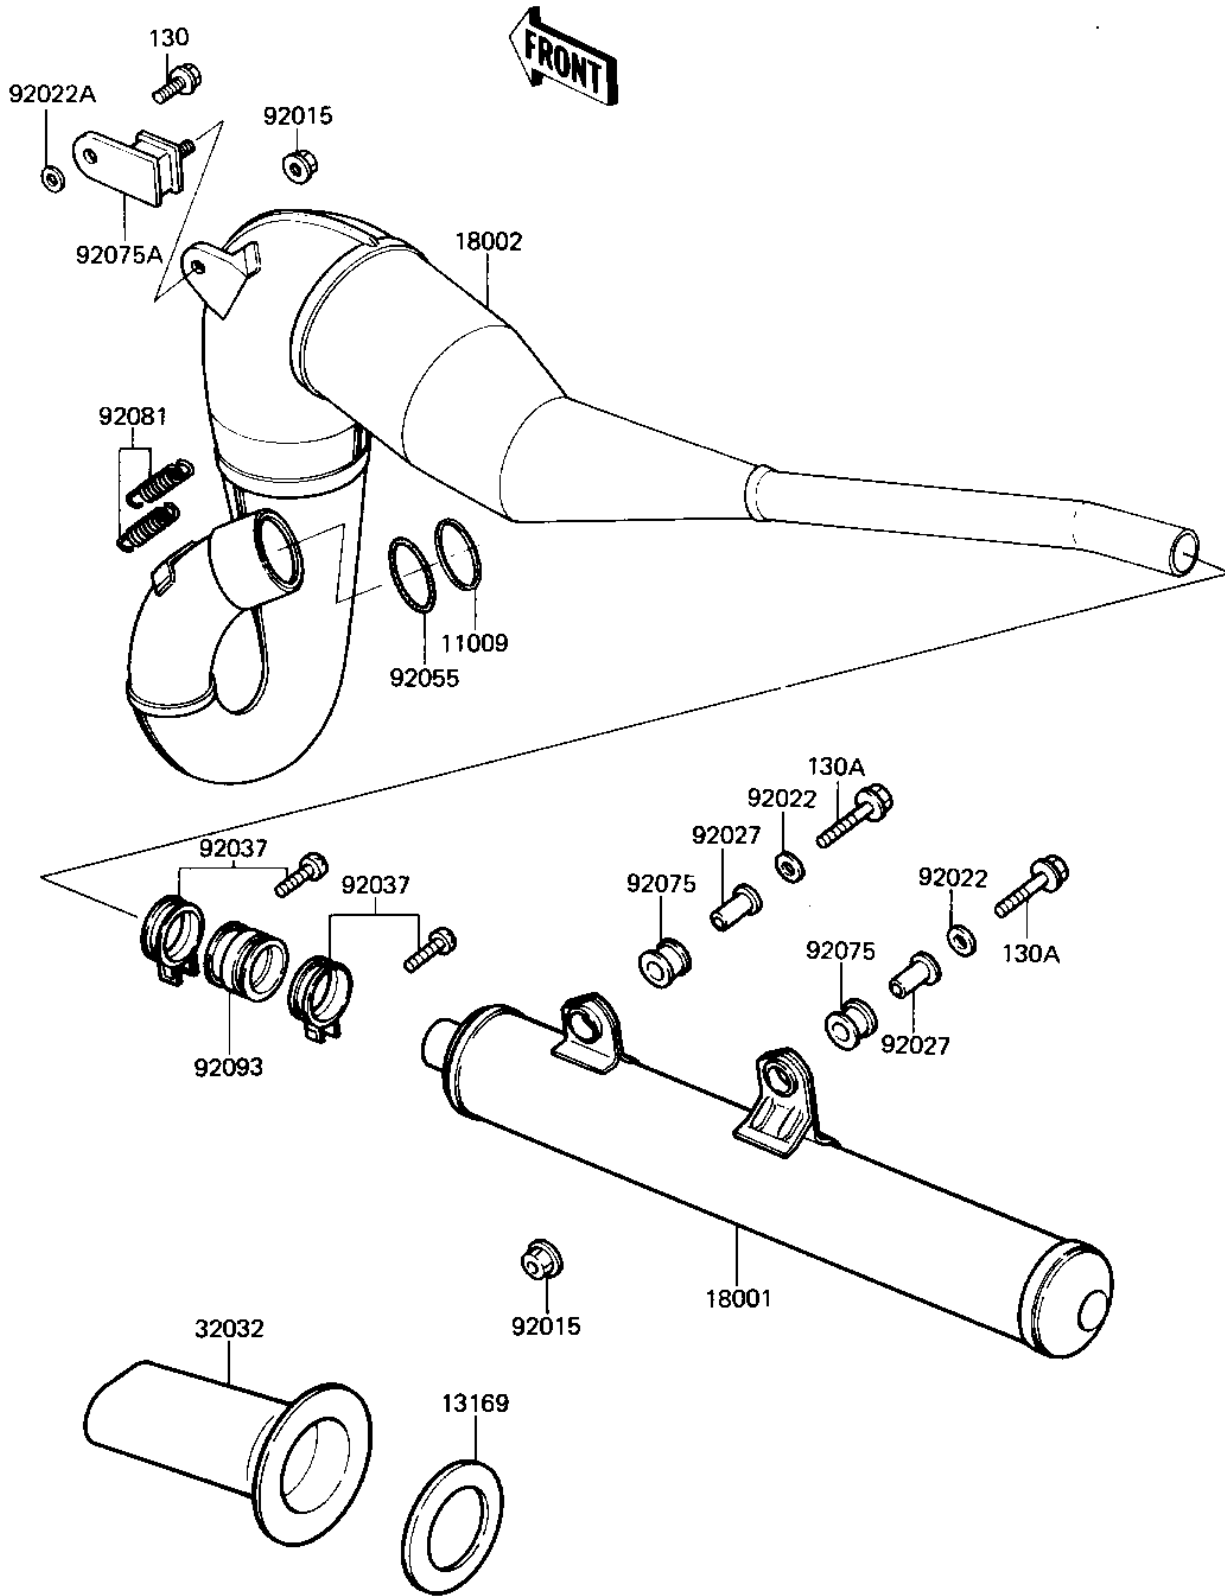

1982 KDX250 PARTS DIAGRAM

MUFFLER ('82 KDX250-B2)

R	N
111	
13	
181	
181	
321	
921	
921	
921	
921	
921	
921	
921	
921	
921	
921	
921	

1982 KDX250 PARTS LIST

MUFFLER ('82 KDX250-B2)

ITEM NAME	PART NUMBER	QUANTITY
GASKET,EXHAUST PIPE (Ref # 11009)	11009-1253	1
CHOKE PLATE (Ref # 13169)	13169-4008	1
MUFFLER (Ref # 18001)	18001-1363	1
BODY-COMP-MUFFLER (Ref # 18002)	18002-1200	1
CHOKE PIPE (Ref # 32032)	32032-4015	1
NUT-6MM (Ref # 92015)	92015-1078	1
WASHER,PLAIN (Ref # 92022)	92022-298	2
WASHER,PLAIN (Ref # 92022A)	92022-312	1
COLLAR,FUEL TANK FITT (Ref # 92027)	92027-1134	2
CLAMP,MUFFLER (Ref # 92037)	92037-177	2
"0" RING,55MM,MUFFLER (Ref # 92055)	92055-1057	1
DAMPER,MUFFLER (Ref # 92075)	92075-1196	2
DAMPER,MUFFLER (Ref # 92075A)	92075-1891	1
SPRING,MUFFLER (Ref # 92081)	92081-1452	3
DUST SHIELD,MUFFLER (Ref # 92093)	92093-1014	1
BOLT,FLANGED,6X12 (Ref # 130)	130G0612	1
BOLT,FLANGED,8X30 (Ref # 130A)	130G0830	2