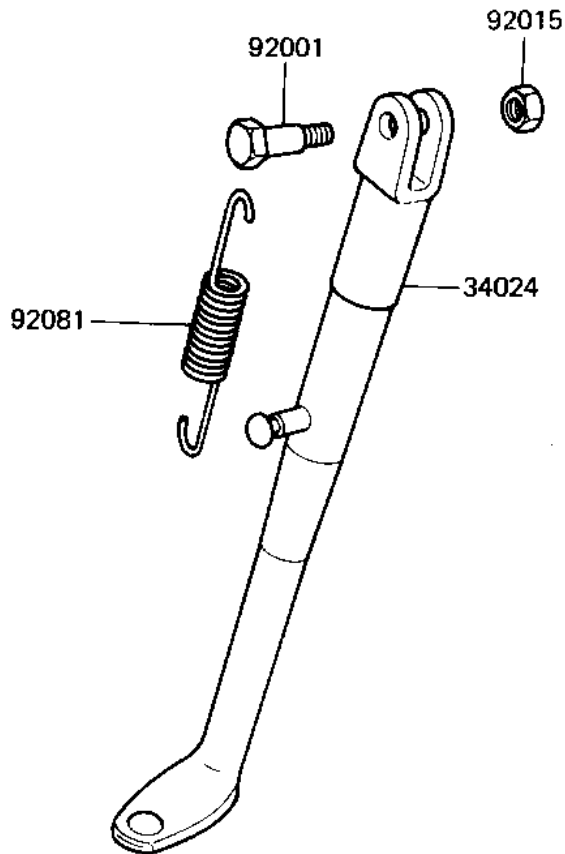

1982 KDX250 PARTS DIAGRAM

STAND

1 2 1 0 0 0 7 0

F
N

34
92
92
92

1982 KDX250 PARTS LIST

STAND

ITEM NAME	PART NUMBER	QUANTITY
STAND-SIDE (Ref # 34024)	34024-1079	1
BOLT (Ref # 92001)	92001-1514	1
NUT,10MM (Ref # 92015)	92015-1415	1
SPRING (Ref # 92081)	92081-1419	1