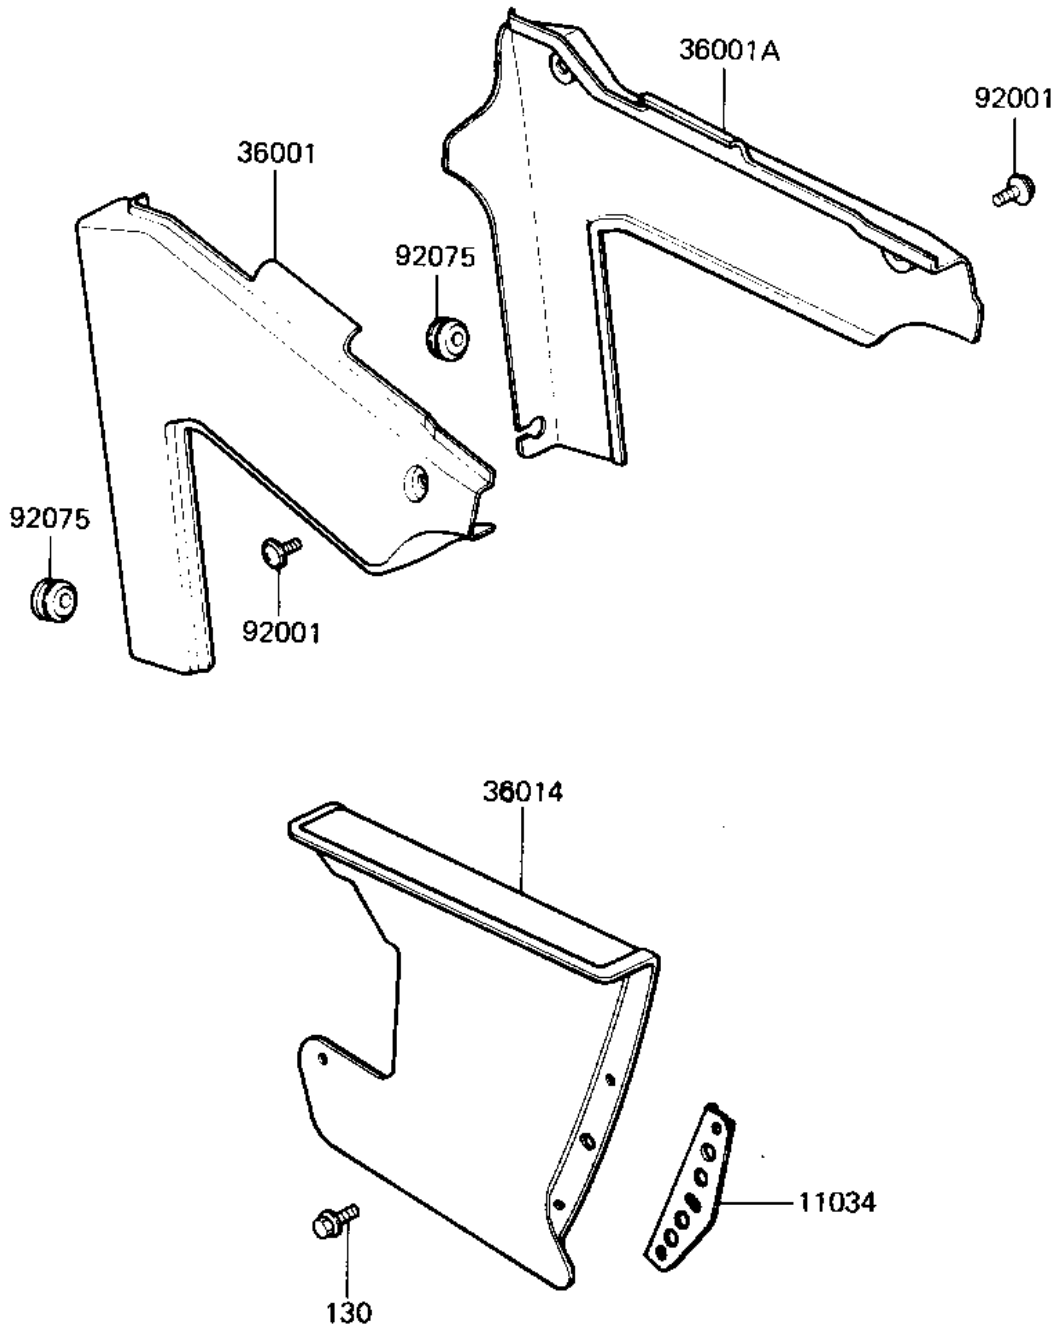

1982 KDX250 PARTS DIAGRAM

SIDE COVERS/CHAIN COVER

F2610-0119

1982 KDX250 PARTS LIST

SIDE COVERS/CHAIN COVER

ITEM NAME	PART NUMBER	QUANTITY
BRACKET,CHAIN CASE,F (Ref # 11034)	11034-1841	1
COVER8SIDE,LH,L.GREEN (Ref # 36001)	36001-1148-6W	1
COVER-SIDE,RH,L.GREEN (Ref # 36001A)	36001-1149-6W	1
CASE-CHAIN (Ref # 36014)	36014-4005	1
SCREW,6X10 (Ref # 92001)	92009-1286	4
DAMPER,SIDE COVER (Ref # 92075)	92075-1067	2
BOLT,FLANGED,6X12 (Ref # 130)	130G0612	3