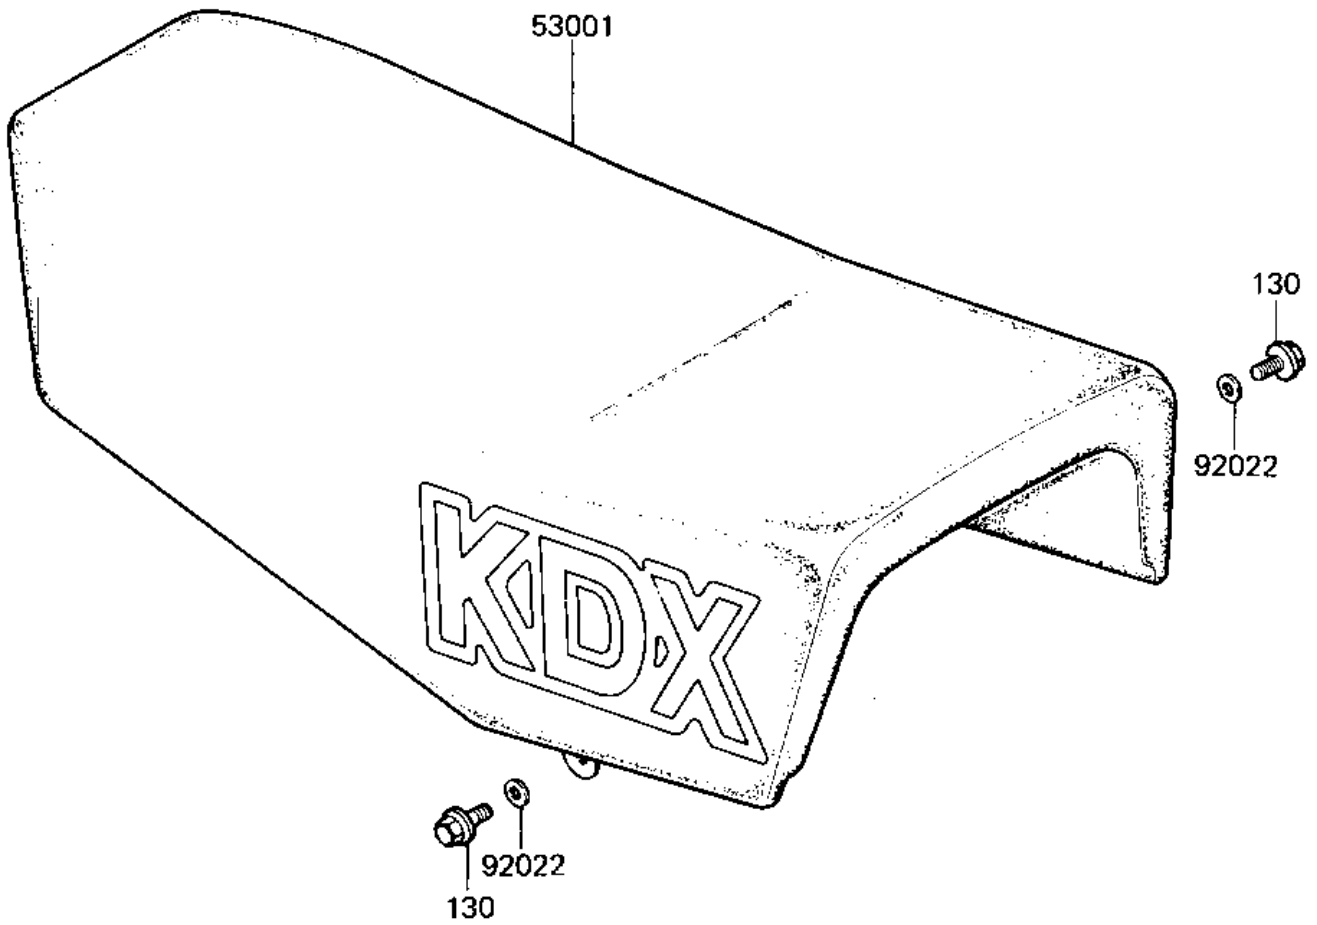

1982 KDX250 PARTS DIAGRAM

SEAT

F2510-0115

1982 KDX250 PARTS LIST

SEAT

ITEM NAME	PART NUMBER	QUANTITY
SEAT-ASSY (Ref # 53001)	53001-1202	1
WASHER 6.5X20X1.6T (Ref # 92022)	92022-125	2
BOLT,FLANGED,6X12 (Ref # 130)	130G0612	2