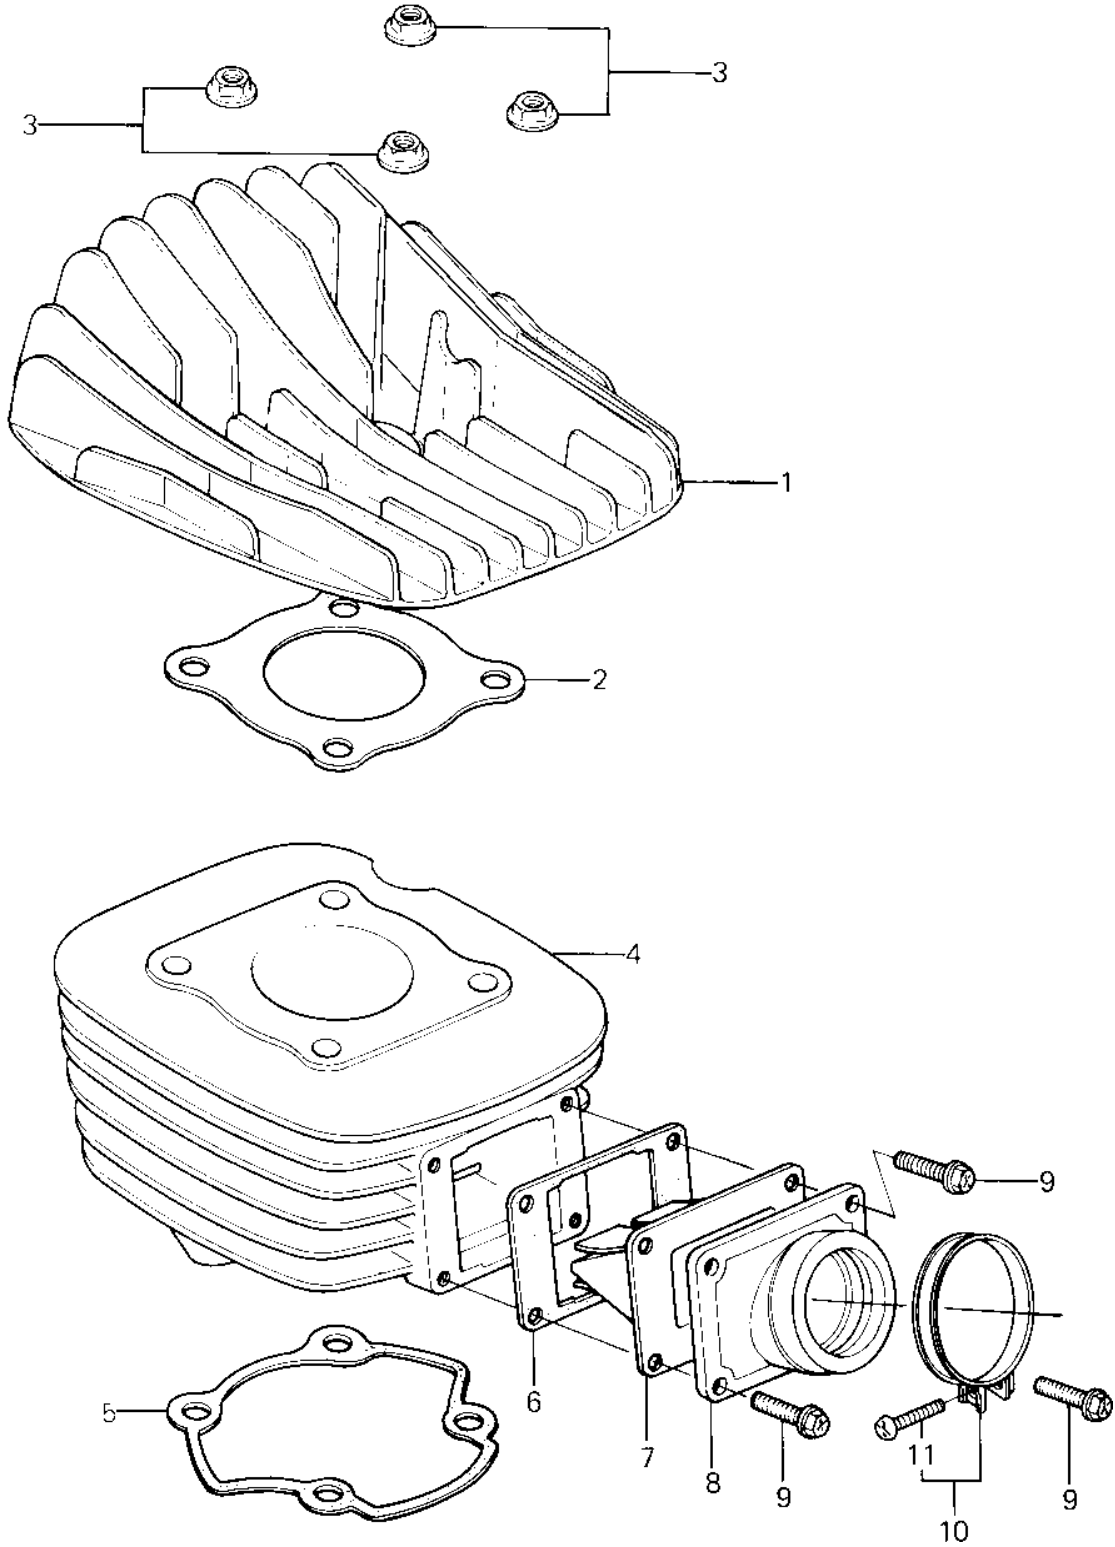

# 1981 KX80 PARTS DIAGRAM

CYLINDER HEAD/CYLINDER/REED VALVE ('81 K)

## 1981 KX80 PARTS LIST

CYLINDER HEAD/CYLINDER/REED VALVE ('81 K

ITEM NAME	PART NUMBER	QUANTITY
HEAD-CYLINDER (Ref # 1)	11001-1247	1
GASKET,CYLINDER HEAD (Ref # 2)	11004-1031	1
NUT,8M/M (Ref # 3)	92015-1014	4
CYLINDER-ENGINE (Ref # 4)	11005-1182	1
GASKET,CYLINDER BASE (Ref # 5)	11009-1200	1
GASKET,REED VALVE (Ref # 6)	11009-1109	1
VALVE ASSY REEDO (Ref # 7)	12021-1010	1
HOLDER-VALVE-REED (Ref # 8)	12023-1020	1
BOLT,FLANGED,6X20 (Ref # 9)	130G0620	4
CLAMP (Ref # 10)	92037-1172	1
SCREW PAN HEAD 4X25 (Ref # 11)	220B0425	1