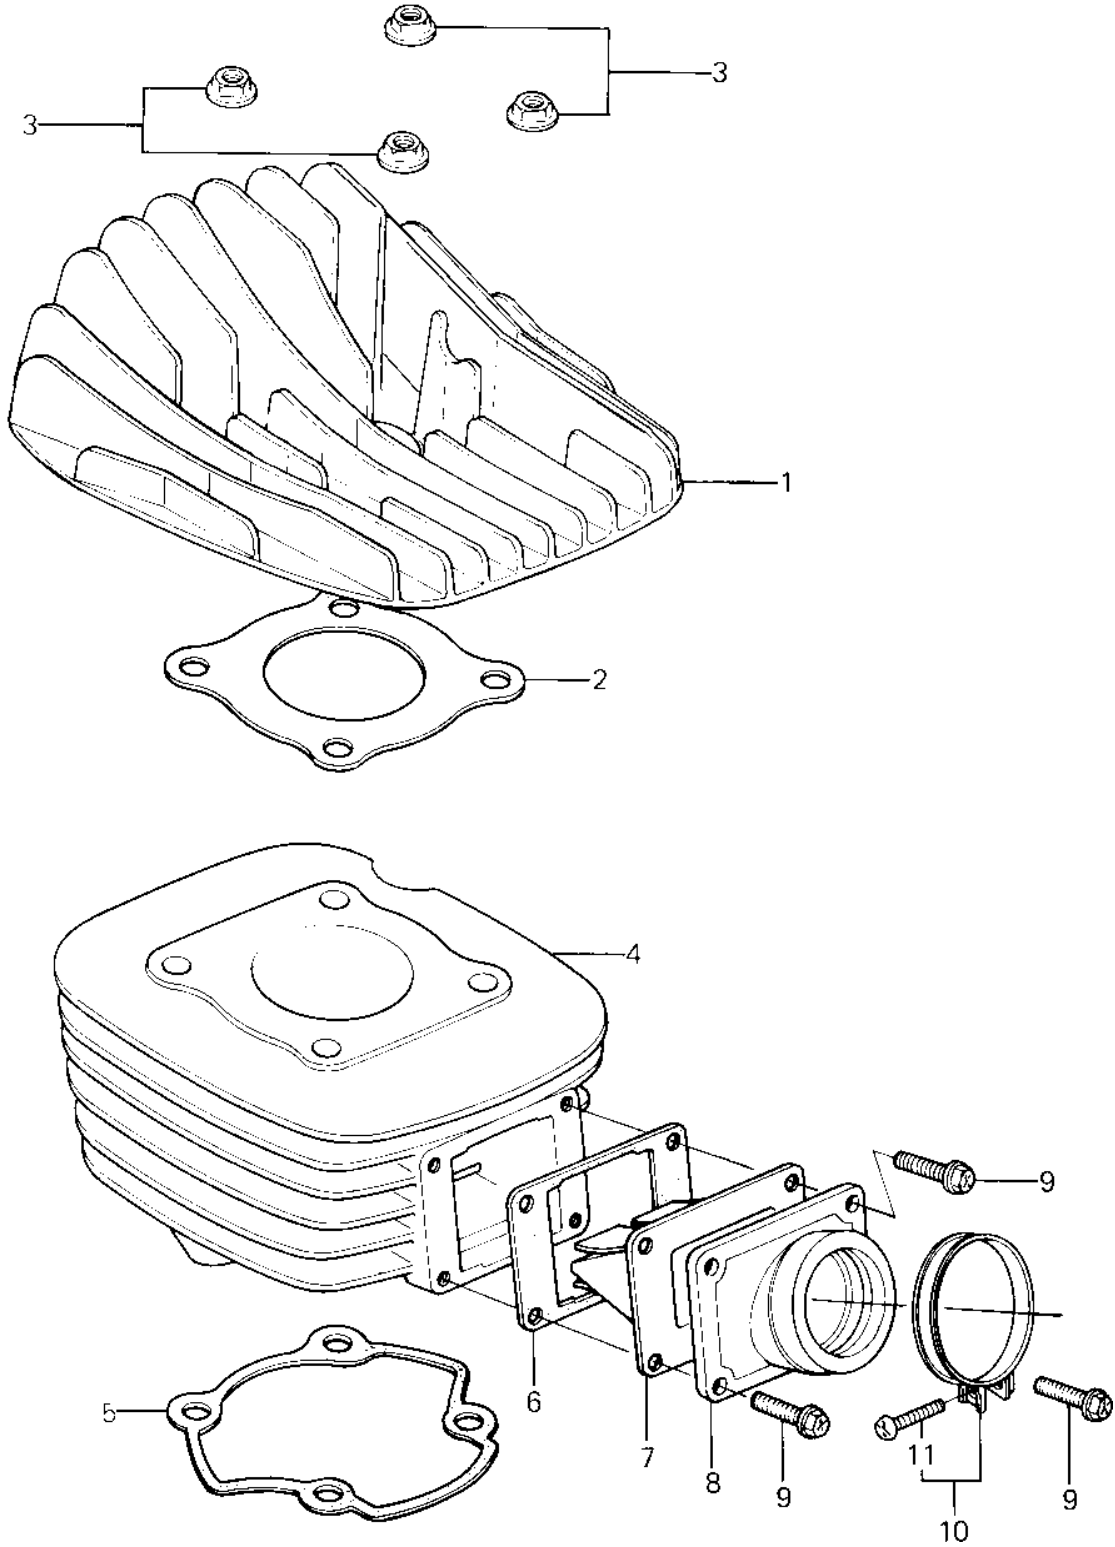

# 1982 KX80 PARTS DIAGRAM

CYLINDER HEAD/CYLINDER/REED VALVE ('81 K)

# 1982 KX80 PARTS LIST

CYLINDER HEAD/CYLINDER/REED VALVE ('81 K)

ITEM NAME	PART NUMBER	QUANTITY
HEAD-CYLINDER (Ref # 1)	11001-1247	1
GASKET,CYLINDER HEAD (Ref # 2)	11004-1031	1
NUT,8M/M (Ref # 3)	92015-1014	4
CYLINDER-ENGINE (Ref # 4)	11005-1182	1
GASKET,CYLINDER BASE (Ref # 5)	11009-1200	1
GASKET,REED VALVE (Ref # 6)	11009-1109	1
VALVE ASSY REEDO (Ref # 7)	12021-1010	1
HOLDER-VALVE-REED (Ref # 8)	12023-1020	1
BOLT,FLANGED,6X20 (Ref # 9)	130G0620	4
CLAMP (Ref # 10)	92037-1172	1
SCREW PAN HEAD 4X25 (Ref # 11)	220B0425	1