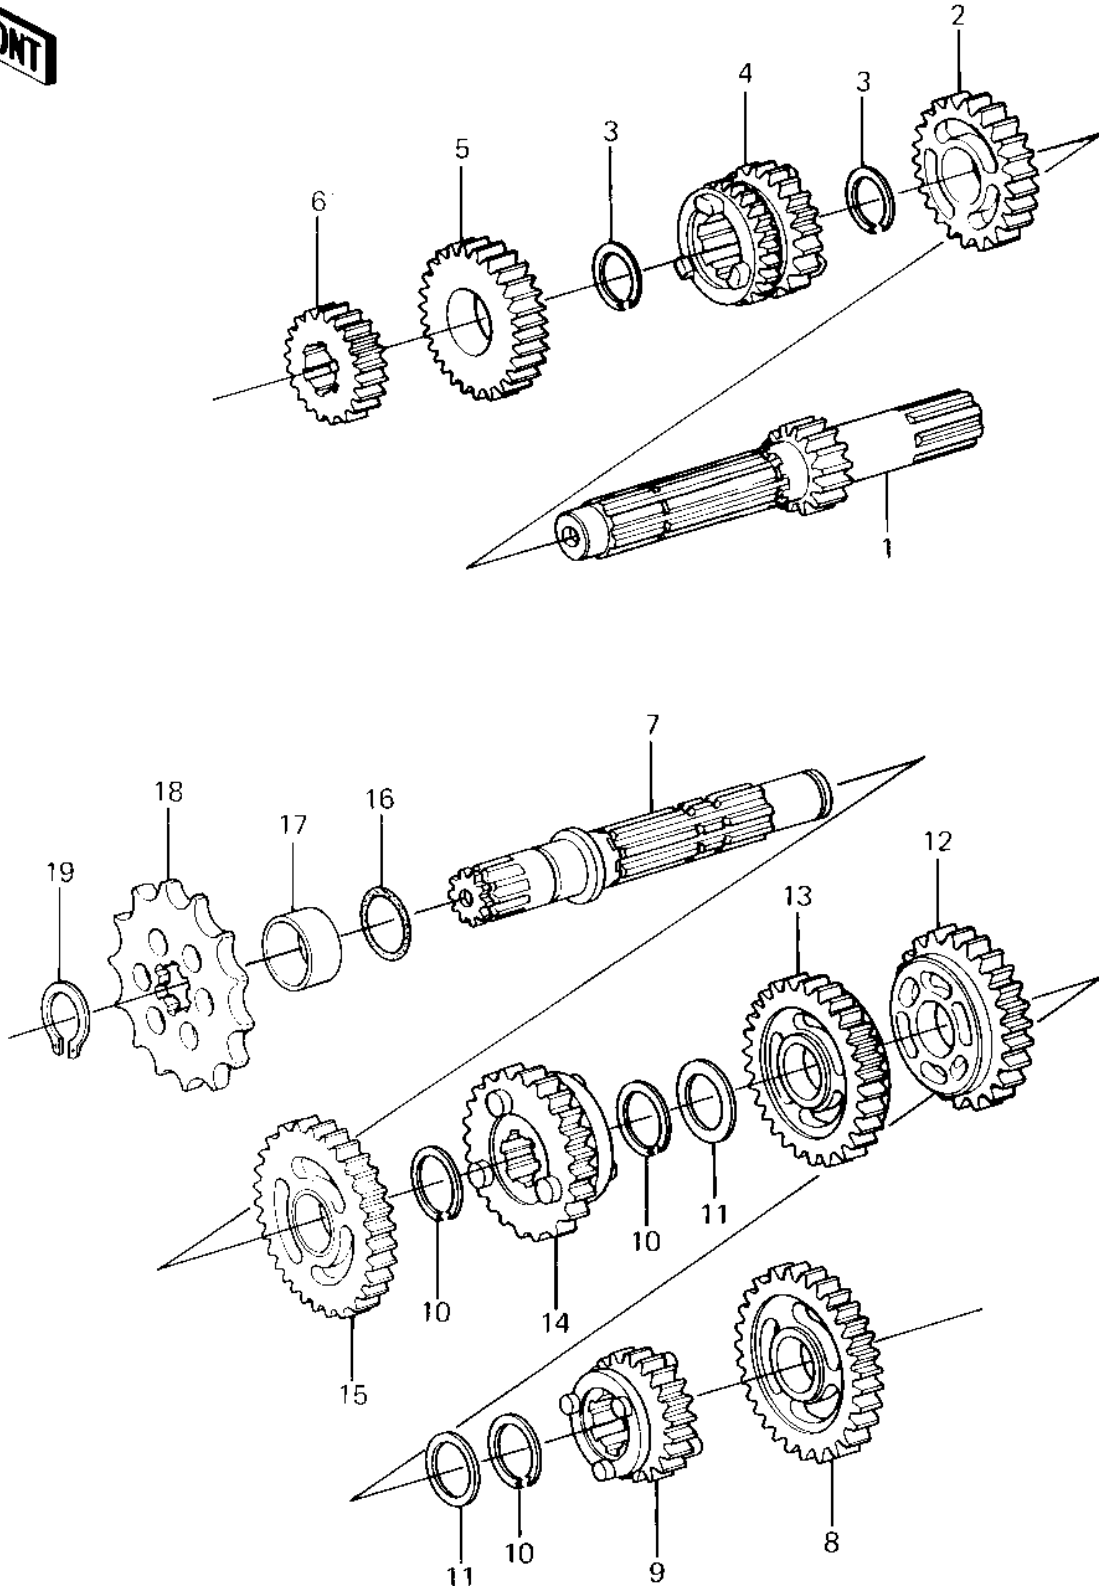

1982 KX80 PARTS DIAGRAM

TRANSMISSION ('81 KX80-C1)

1982 KX80 PARTS LIST

TRANSMISSION ('81 KX80-C1)

ITEM NAME	PART NUMBER	QUANTITY
LOW GEAR,13T (Ref # 1)	13127-1032	1
5TH GEAR,23T (Ref # 2)	13129-1217	1
RING,SNAP (Ref # 3)	92033-1060	2
GEAR,INPUT,3RD&4TH (Ref # 4)	13129-1378	1
TOP GEAR,24T (Ref # 5)	13129-1218	1
2ND GEAR,16T (Ref # 6)	13129-1215	1
SHAFT,OUTPUT (Ref # 7)	13128-1028	1
LOW GEAR,37T (Ref # 8)	13129-1219	1
5TH GEAR,28T (Ref # 9)	13129-1223	1
CIRCLIP (Ref # 10)	92033-028	3
WASHER,LOCK (Ref # 11)	92024-055	2
4TH GEAR,30T (Ref # 12)	13129-1222	1
3RD GEAR,31T (Ref # 13)	13129-1221	1
GEAR,OUTPUT,TOP,26T (Ref # 14)	13129-1339	1
2ND GEAR,34T (Ref # 15)	13129-1220	1
"O" RING (Ref # 16)	92055-022	1
COLLAR,ENG SPROCKET (Ref # 17)	92027-1077	1
SPROCKET,ENGINE,14T (Ref # 18)	13144-1022	1
CIRCLIP, 20MM (Ref # 19)	480J2000	1