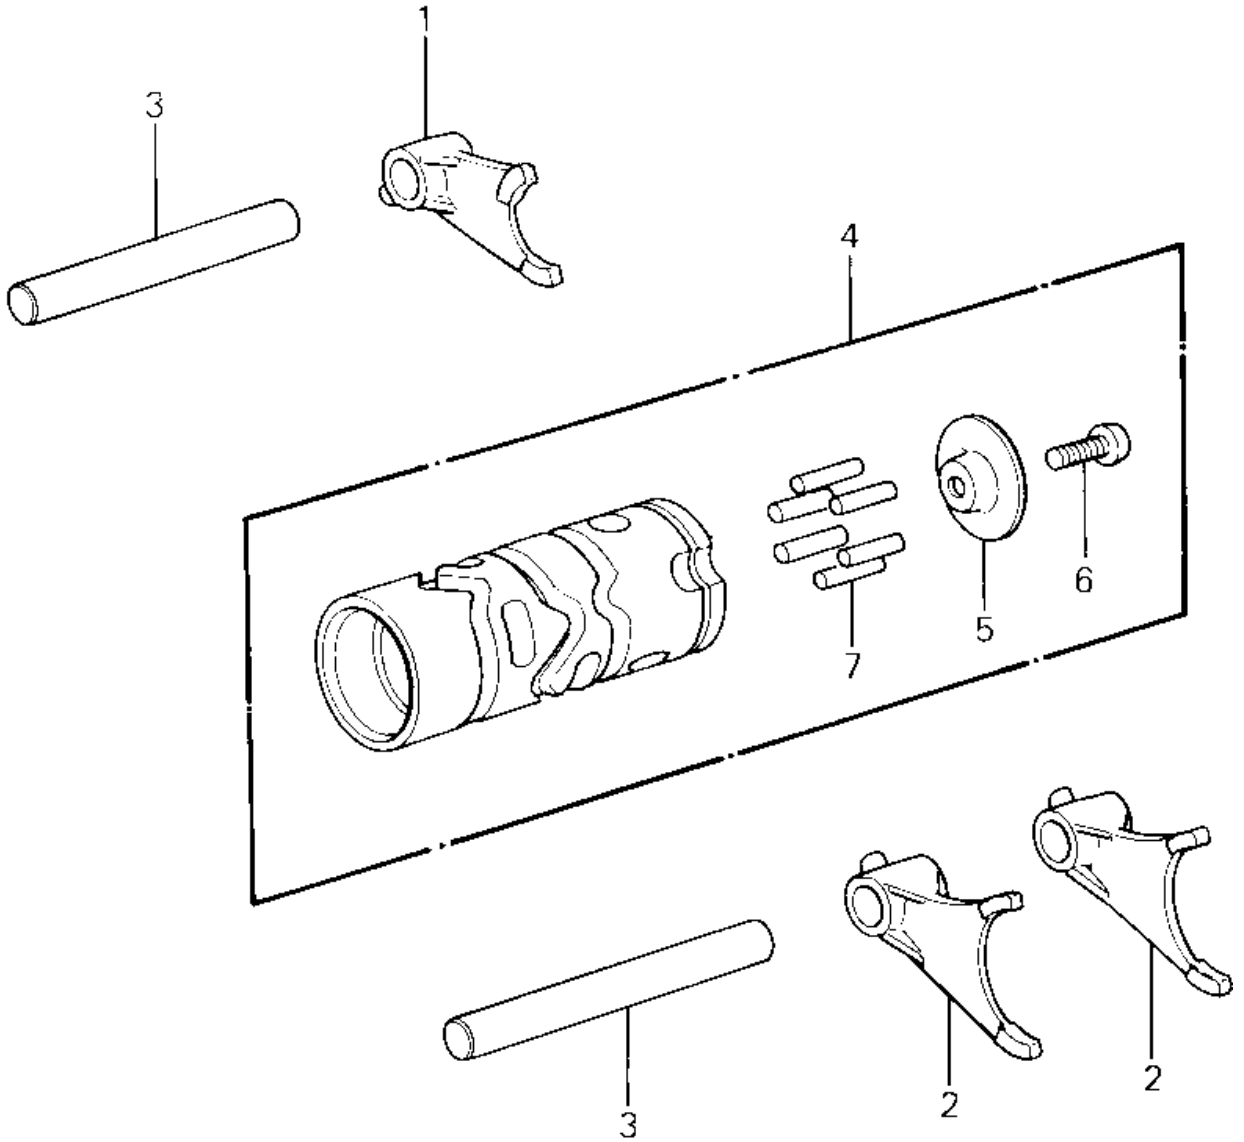

1982 KX80 PARTS DIAGRAM

GEAR CHANGE DRUM & FORKS ('81 KX80-C1)

1982 KX80 PARTS LIST

GEAR CHANGE DRUM & FORKS ('81 KX80-C1)

ITEM NAME	PART NUMBER	QUANTITY
FORK,SHIFT (Ref # 1)	13140-1039	1
FORK,SHIFT (Ref # 2)	13140-1041	2
ROD,SHIFT,10X90 (Ref # 3)	49047-1009	2
DRUM ASSY,GEAR CHANGE (Ref # 4)	13239-1037	1
HOLDER CHANGE DRUM (Ref # 5)	13091-1098	1
SCREW PAN HEAD 6X14 (Ref # 6)	220B0614	1
PIN,CHANG DRUM (Ref # 7)	92042-029	6