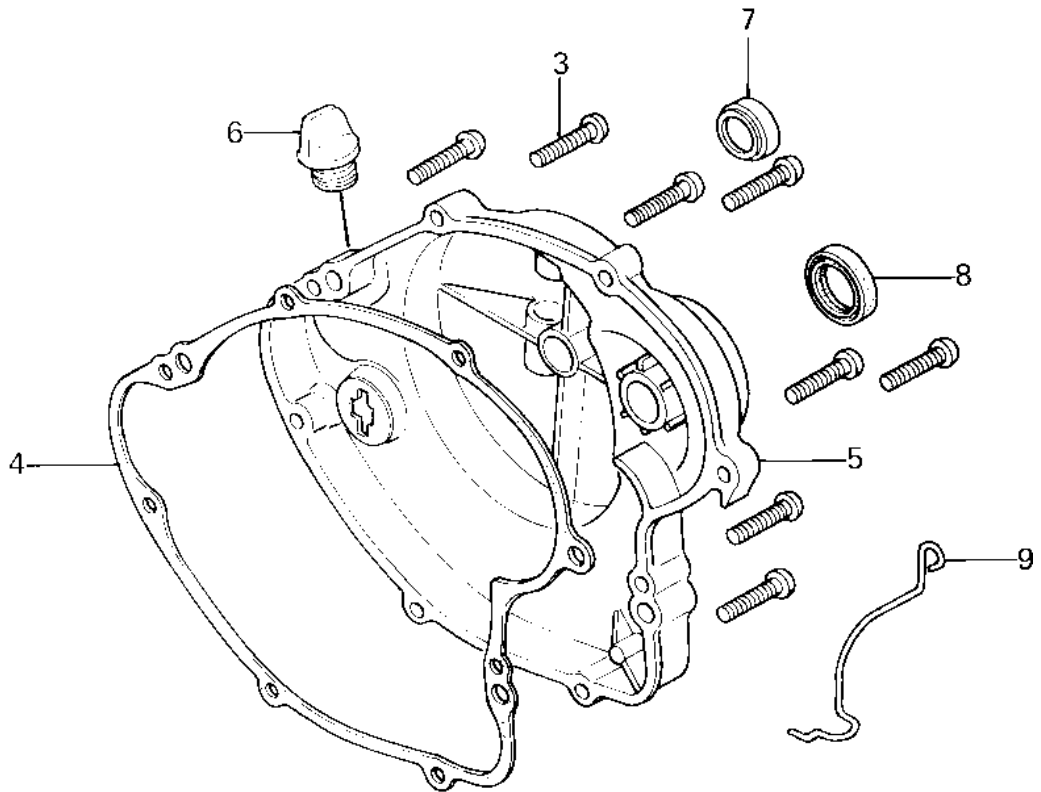

1982 KX80 PARTS DIAGRAM

ENGINE COVERS ('81 KX80-C1)

1982 KX80 PARTS LIST

ENGINE COVERS ('81 KX80-C1)

ITEM NAME	PART NUMBER	QUANTITY
COVER-GENERATOR (Ref # 1)	14031-1185	1
GASKET,GENERATOR COVE (Ref # 2)	11009-1974	1
SCREW-PAN-CROS,6X25,B (Ref # 3)	220C0625	14
GASKET,CLUTCH COVER (Ref # 4)	11009-1976	1
COVER-CLUTCH (Ref # 5)	14032-5013	1
FILLER,OIL (Ref # 6)	16115-018	1
GAUGE,OIL LEVEL (Ref # 7)	52005-1005	1
OIL SEAL SB16244 (Ref # 8)	92049-002	1
CLAMP (Ref # 9)	92037-1236	1