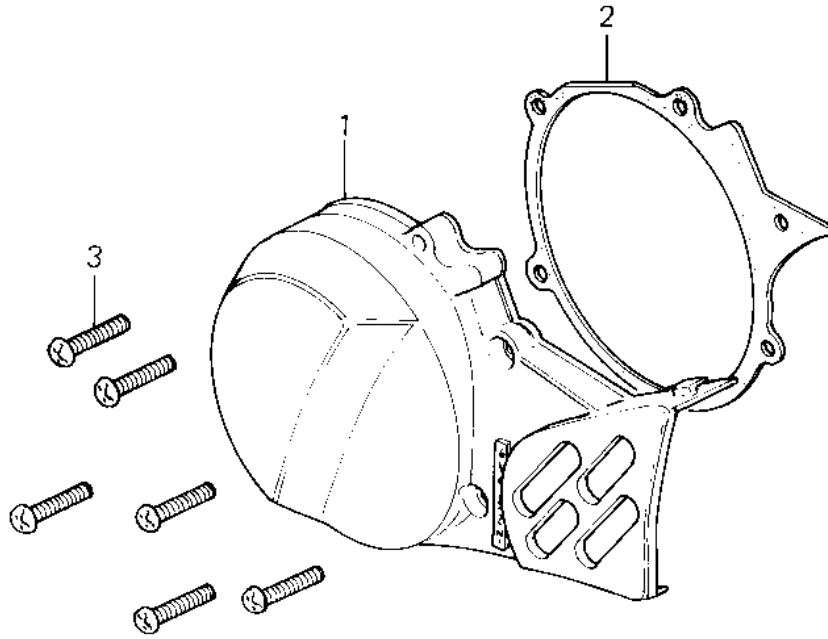

1982 KX80 PARTS DIAGRAM

ENGINE COVERS ('81 KX80-C1)

1982 KX80 PARTS LIST

ENGINE COVERS ('81 KX80-C1)

ITEM NAME	PART NUMBER	QUANTITY
COVER-GENERATOR (Ref # 1)	14031-1185	1
GASKET,GENERATOR COVE (Ref # 2)	11009-1974	1
SCREW-PAN-CROS,6X25,B (Ref # 3)	220C0625	14
GASKET,CLUTCH COVER (Ref # 4)	11009-1976	1
COVER-CLUTCH (Ref # 5)	14032-5013	1
FILLER,OIL (Ref # 6)	16115-018	1
GAUGE,OIL LEVEL (Ref # 7)	52005-1005	1
OIL SEAL SB16244 (Ref # 8)	92049-002	1
CLAMP (Ref # 9)	92037-1236	1