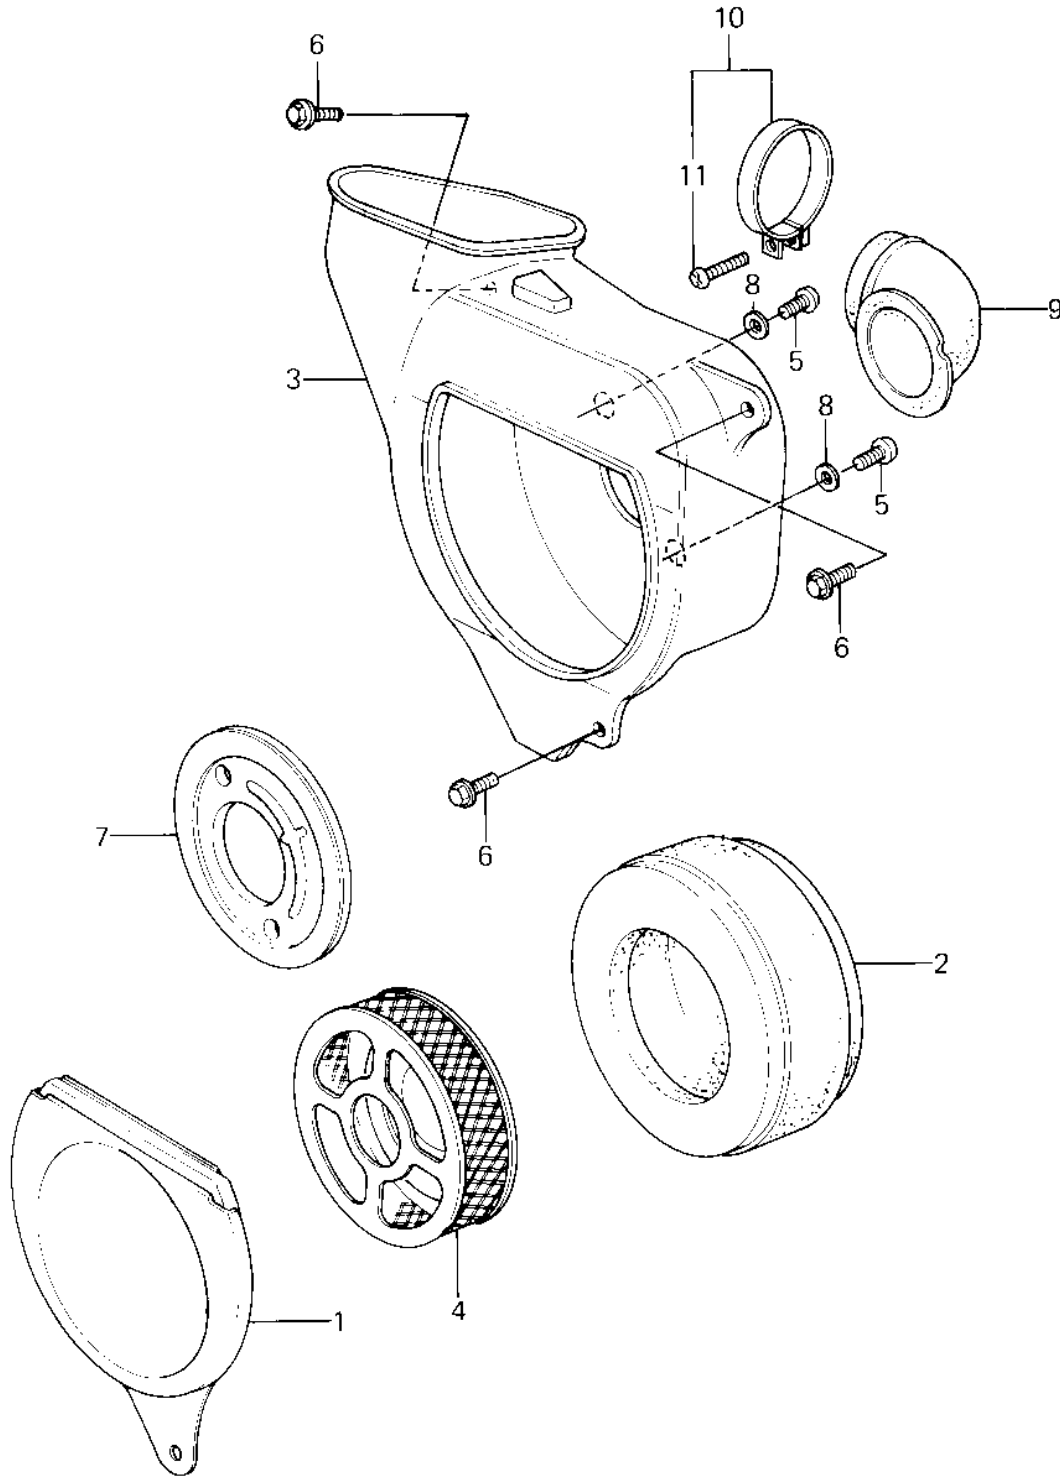

1982 KX80 PARTS DIAGRAM

AIR CLEANER (81 KX80-C1)

1982 KX80 PARTS LIST

AIR CLEANER (81 KX80-C1)

ITEM NAME	PART NUMBER	QUANTITY
CAP,AIR CLEANER CASE (Ref # 1)	11012-1139	1
ELEMENT,AIR CLNR (Ref # 2)	11013-1035	1
CASE,AIR CLEANER (Ref # 3)	11011-1058	1
HOLDER,AIR CLEANER (Ref # 4)	13091-1081	1
BOLT,6X10 (Ref # 5)	112G0610	2
BOLT,FLANGED,6X12 (Ref # 6)	130G0612	3
PLATE,AIR CLEANER (Ref # 7)	13169-1308	1
WASHER 6.5X20X1.6T (Ref # 8)	92022-125	2
DUCT (Ref # 9)	14073-1047	1
CLAMP,CARBURETOR HOLD (Ref # 10)	92037-1484	1
SCREW PAN HEAD 4X25 (Ref # 11)	220B0425	1