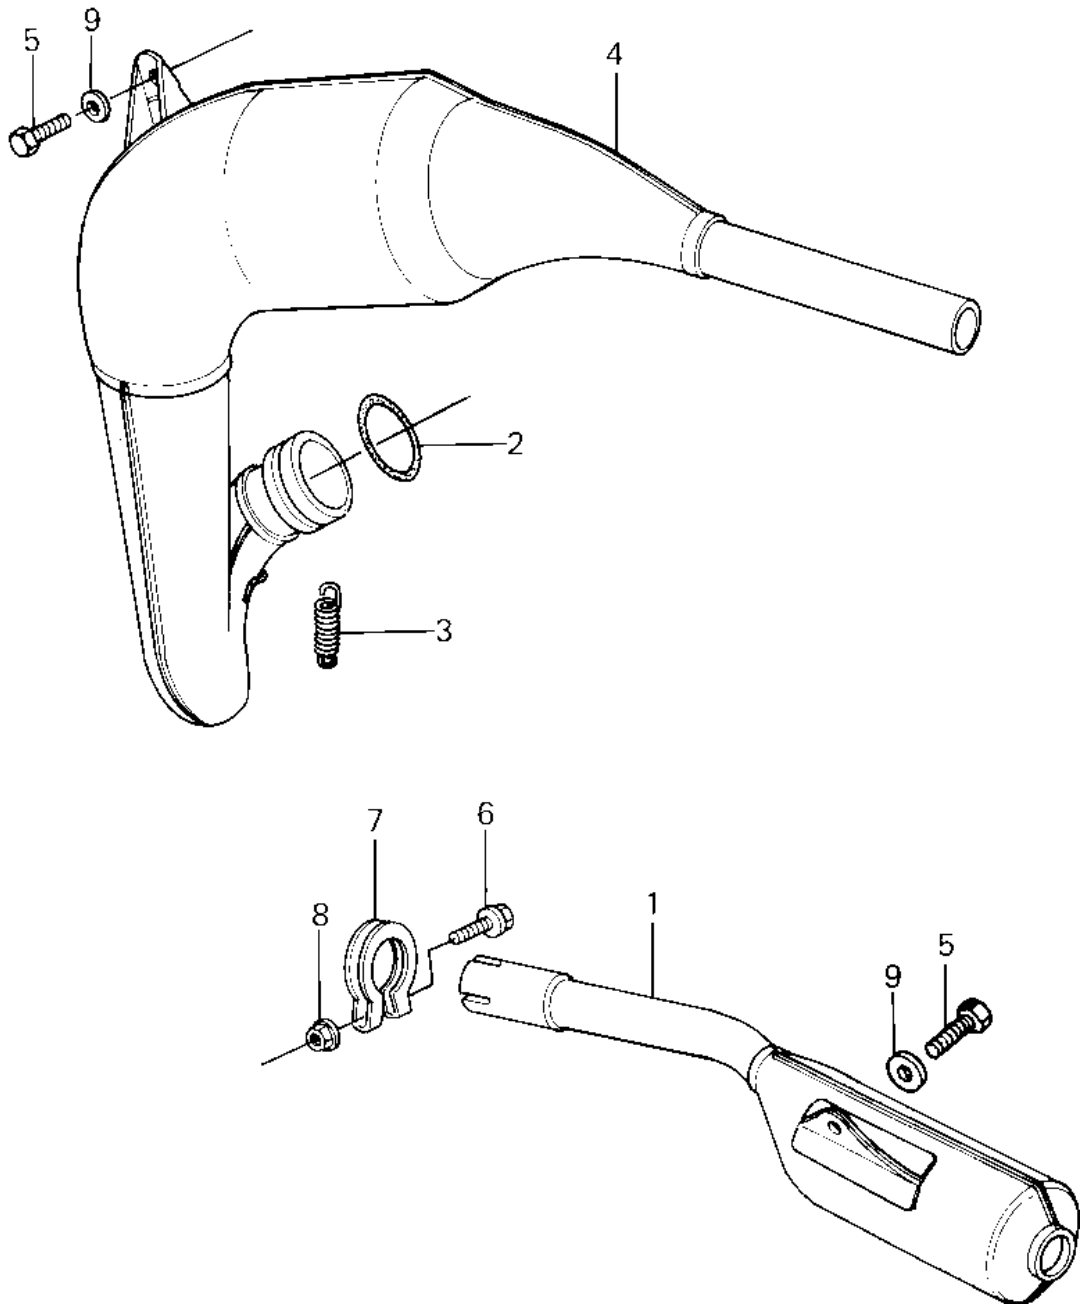

1982 KX80 PARTS DIAGRAM

MUFFLER ('81 KX80-C1)

1982 KX80 PARTS LIST

MUFFLER ('81 KX80-C1)

ITEM NAME	PART NUMBER	QUANTITY
MUFFLER ASSY (Ref # 1)	18001-1167	1
"0" RING,36M/M (Ref # 2)	670E3036	1
SPRING-CONNECTOR (Ref # 3)	18071-003	1
MUFFLER BODY (Ref # 4)	18002-1125	1
BOLT,FLANGED,6X12 (Ref # 5)	130G0612	2
BOLT,FLANGED,6X30 (Ref # 6)	130G0630	1
CLAMP (Ref # 7)	92037-1150	1
NUT-6MM (Ref # 8)	92015-1078	1
WASHER 6.5X20X1.6T (Ref # 9)	92022-125	2