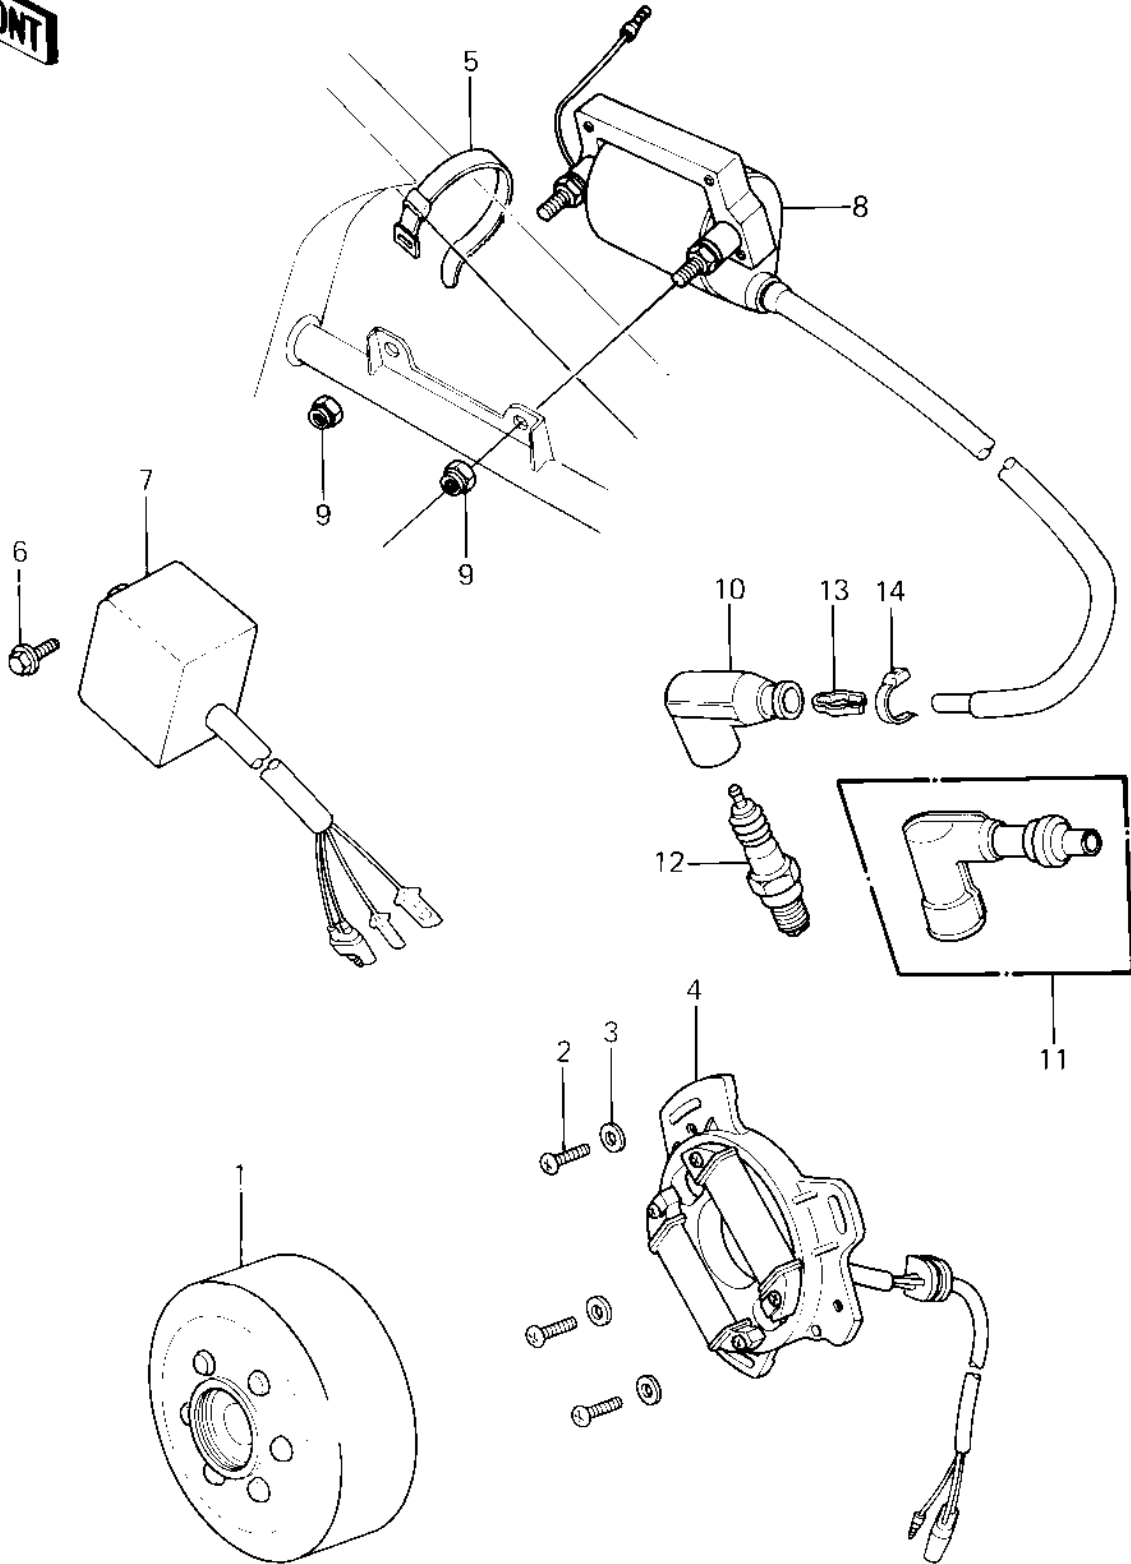

# 1982 KX80 PARTS DIAGRAM

IGNITION ('81 KX80-C1)

# 1982 KX80 PARTS LIST

## IGNITION ('81 KX80-C1)

ITEM NAME	PART NUMBER	QUANTITY
FLYWHEEL,MAGNETO (Ref # 1)	21007-1038	1
SCREW-PAN-CROS (Ref # 2)	220B0514	3
WASHER PLAIN 5MM (Ref # 3)	411B0500	3
STATOR ASSY (Ref # 4)	21003-1042	1
BAND,WIRING HARNESS (Ref # 5)	92072-056	1
BOLT,FLANGED,6X12 (Ref # 6)	130G0612	1
IGNITER (Ref # 7)	21119-1029	1
COIL-IGNITION (Ref # 8)	21121-1059	1
NUT 6MM (Ref # 9)	311B0600	2
CAP,SPARK PLUG (Ref # 10)	21130-1006	1
CAP,SPARK PLUG (Ref # 11)	21160-005	1
SPARK PLUG B9ES (Ref # 12)	B9ES	1
TERMINAL,PLUG CAP (Ref # 13)	21169-001	1
CLAMP,SPARK PLUG CAP (Ref # 14)	92037-1173	1