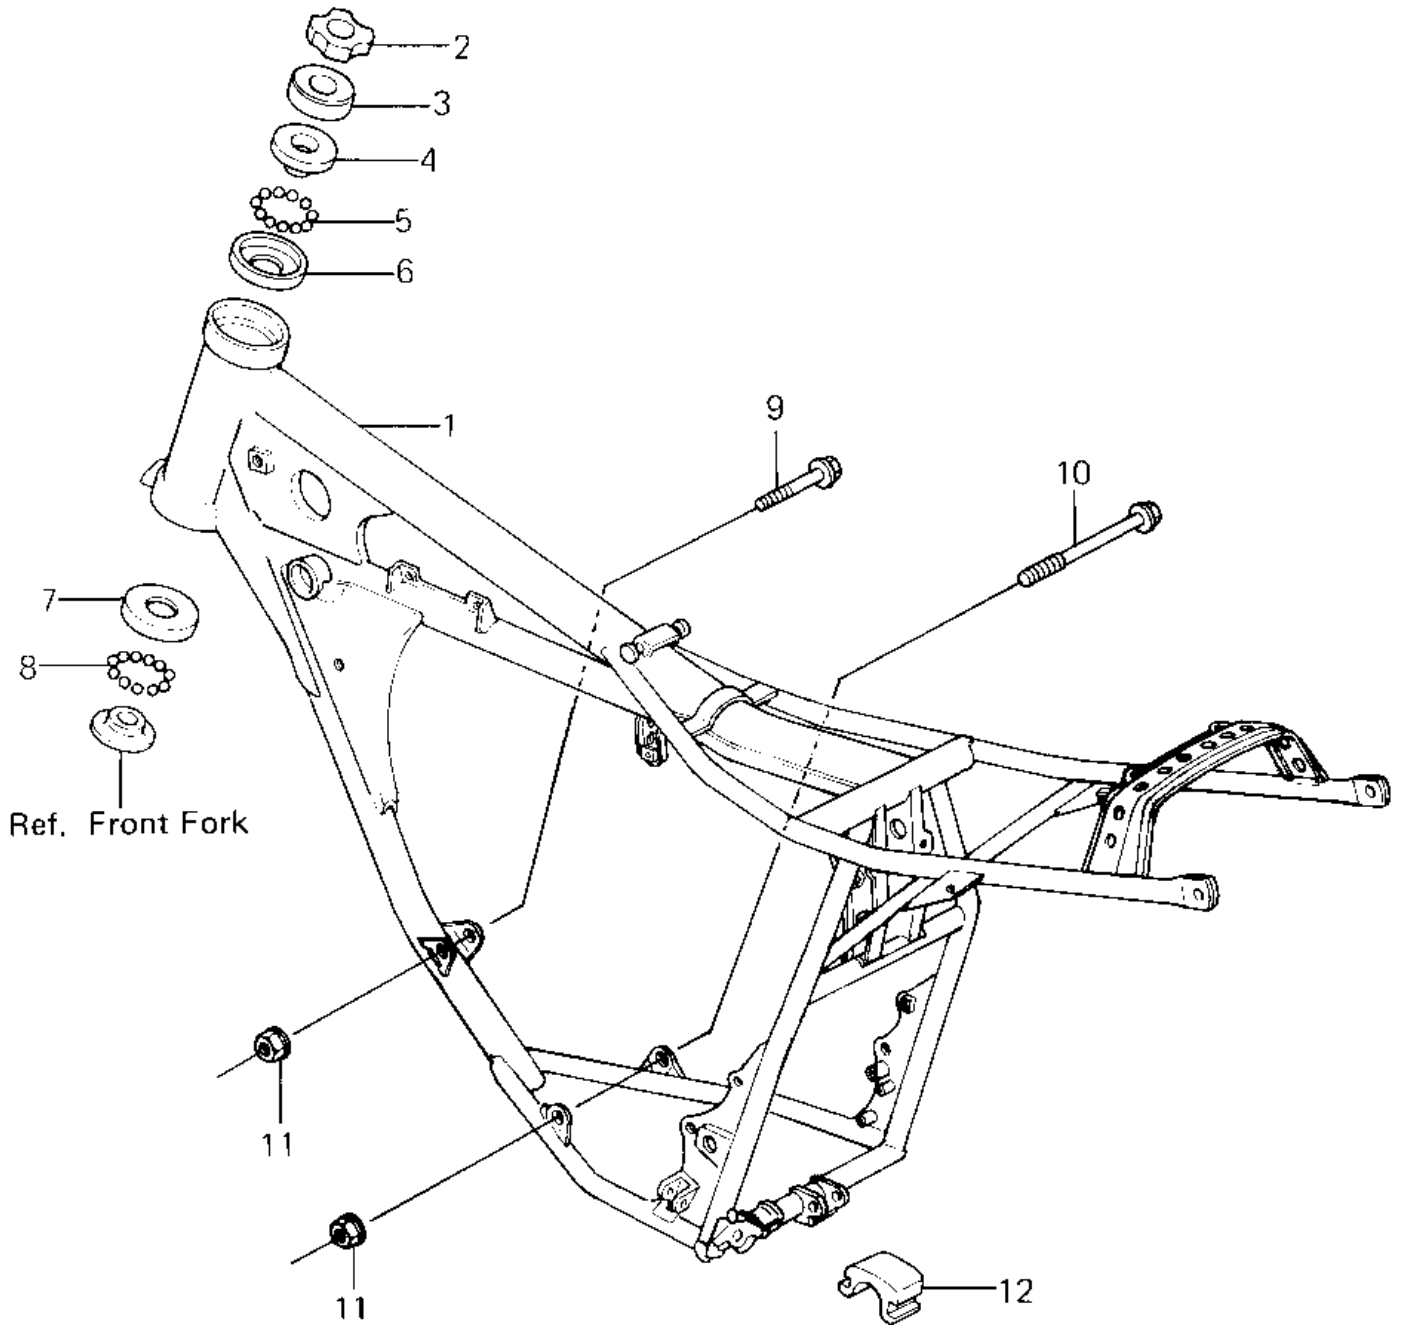

# 1982 KX80 PARTS DIAGRAM

FRAME/FRAME FITTINGS (81 KX80-C1)

## 1982 KX80 PARTS LIST

### FRAME/FRAME FITTINGS ('81 KX80-C1)

ITEM NAME	PART NUMBER	QUANTITY
FRAME (Ref # 1)	32002-1187	1
NUT,STEERING STEM (Ref # 2)	92090-022	1
CAP,STEERING STEM (Ref # 3)	46098-018	1
CONE,STRG STM BRG,UP (Ref # 4)	92047-014	1
BALL STEEL 3/16' (Ref # 5)	600A0600	23
RACE,STRG STM BEARING (Ref # 6)	92048-009	1
RACE STEERING BEARING (Ref # 7)	92048-005	1
BALL STEEL 1/4' (Ref # 8)	600A0800	19
BOLT 8X60 (Ref # 9)	131G0860	1
BOLT,ENGINE MOUNT (Ref # 10)	92001-1367	1
NUT-8MM (Ref # 11)	92015-1143	2
GUIDE,CHAIN (Ref # 12)	12053-1052	1