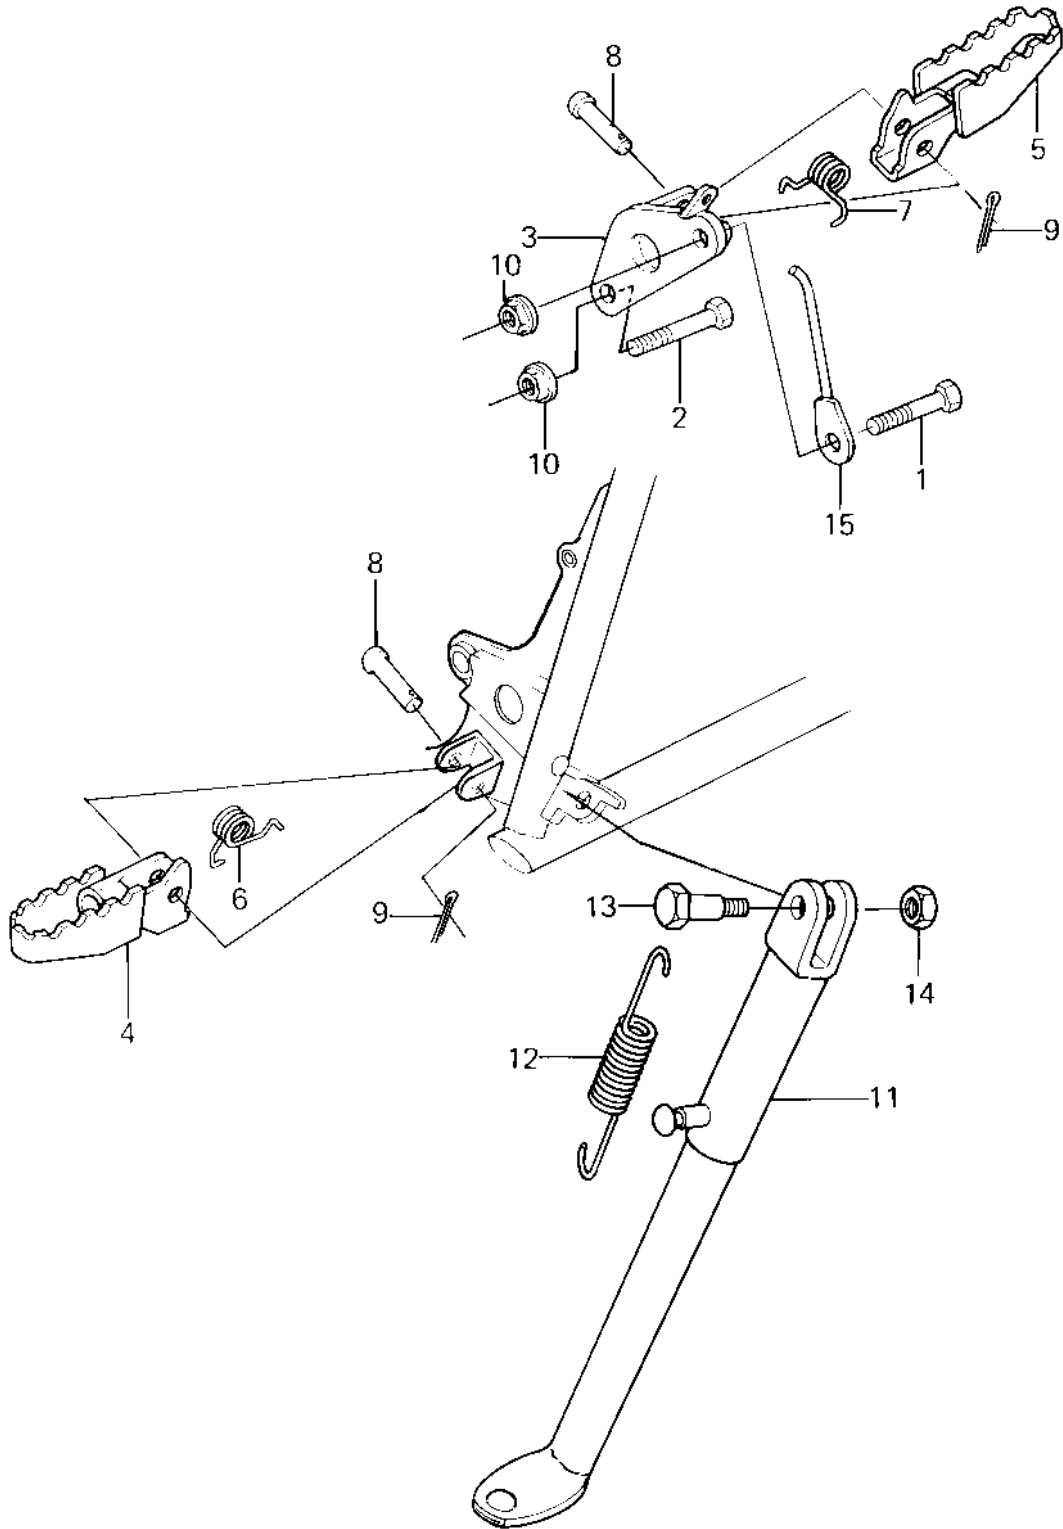

# 1982 KX80 PARTS DIAGRAM

FOOTRESTS/STAND

# 1982 KX80 PARTS LIST

## FOOTRESTS/STAND

ITEM NAME	PART NUMBER	QUANTITY
BOLT,8X45 (Ref # 1)	92001-1449	1
BOLT,8X50 (Ref # 2)	92001-1439	1
HOLDER,STEP,R,H (Ref # 3)	34003-1077	1
STEP,FOOTREST,L.H. (Ref # 4)	34028-1011	1
STEP,FOOTREST,R.H. (Ref # 5)	34028-1012	1
SPRING,L.H FOOTREST (Ref # 6)	92081-1288	1
SPRING,R.H FOOTREST (Ref # 7)	92081-1289	1
PIN,FOOTREST BAR FIT (Ref # 8)	92043-115	2
PIN COTTER 2.5X16 (Ref # 9)	550D2516	2
NUT-8MM (Ref # 10)	92015-1143	2
STAND-SIDE (Ref # 11)	34024-1053	1
SPRING,SIDE STAND (Ref # 12)	34025-005	1
BOLT-UPSET,10X30 (Ref # 13)	112G1030	1
NUT 10MM (Ref # 14)	315B1000	1
GUARD,BRAKE ROD (Ref # 15)	55020-1058	1