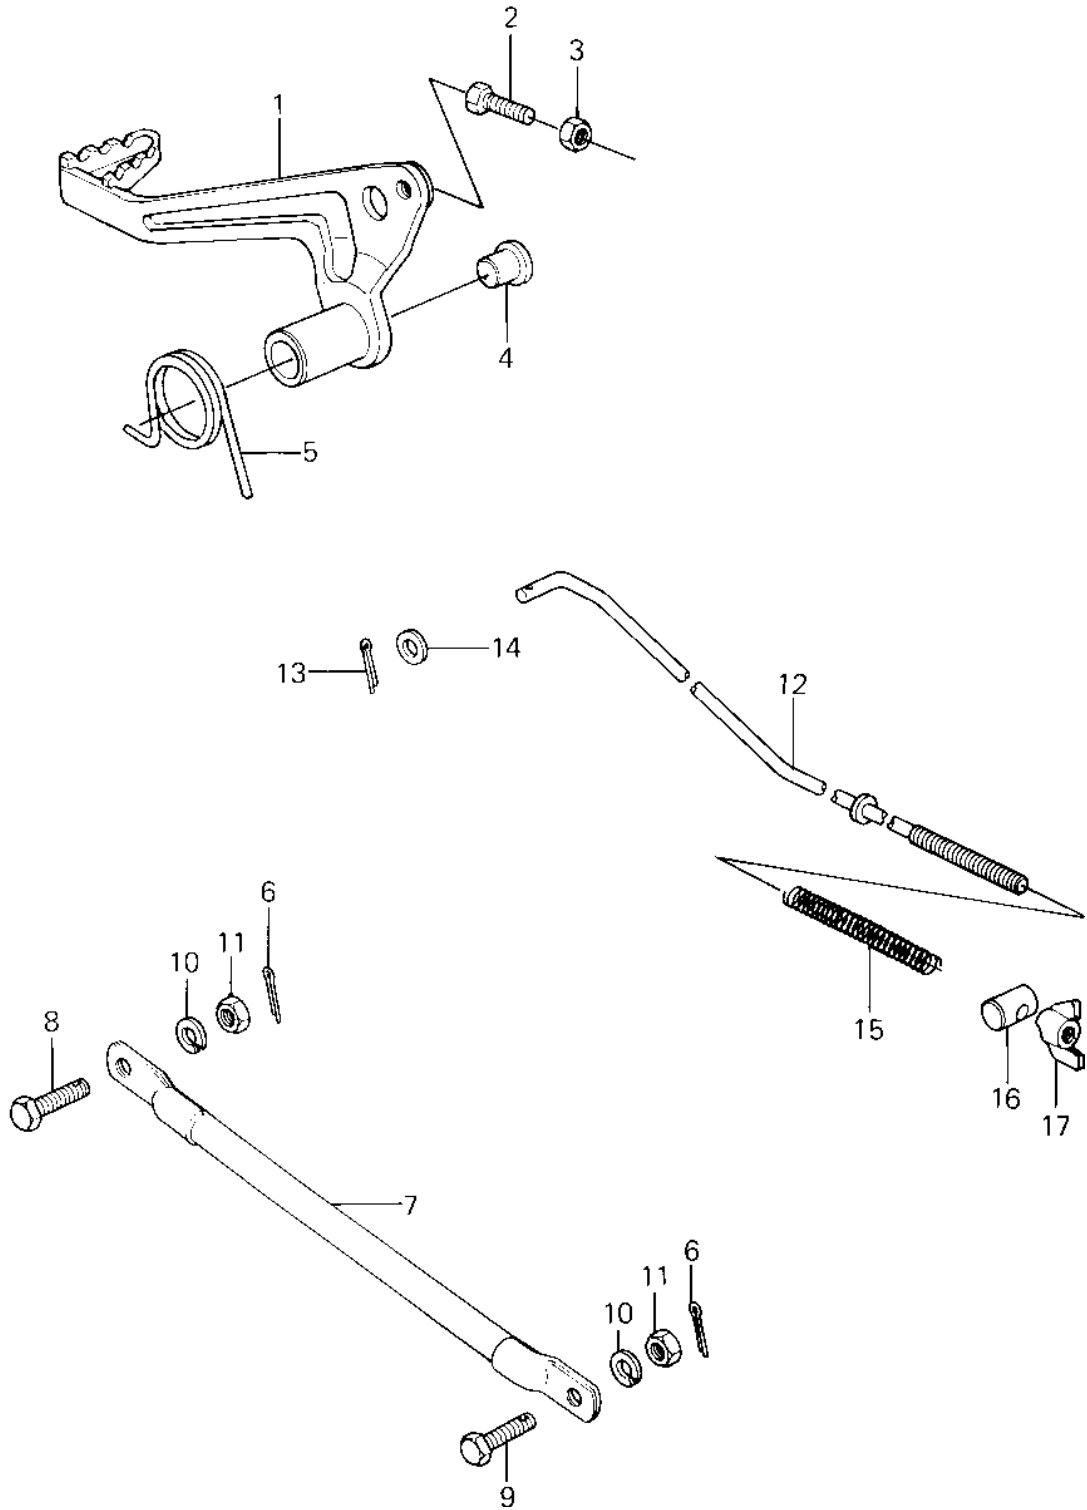

# 1981 KX80 PARTS DIAGRAM

BRAKE PEDAL/TORQUE LINK ('81 KX80-C1)

# 1981 KX80 PARTS LIST

## BRAKE PEDAL/TORQUE LINK ('81 KX80-C1)

ITEM NAME	PART NUMBER	QUANTITY
PEDAL,BRAKE (Ref # 1)	43001-1053	1
BOLT-UPSET (Ref # 2)	112G0618	1
NUT 6MM (Ref # 3)	311B0600	1
PLUG,BRAKE PEDAL (Ref # 4)	92066-1078	1
SPRING,BRAKE PEDAL (Ref # 5)	92081-1290	1
PIN COTTER 2.0X15 (Ref # 6)	550D2015	2
TORQUE LINK,RR BRAKE (Ref # 7)	43007-1024	1
BOLT,10X25 (Ref # 8)	92001-1450	1
BOLT (Ref # 9)	92003-096	1
WASHER SPRING 10MM (Ref # 10)	461F1000	2
ROD,BRAKE (Ref # 12)	43011-1028	1
PIN COTTER 2.0X15 (Ref # 13)	550D2015	1
WASHER PLAIN 6MM (Ref # 14)	410B0600	1
SPRING,BRAKE ROD (Ref # 15)	43012-001	1
PIN BRAKE (Ref # 16)	92043-039	1
NUT,WING,6M/M (Ref # 17)	92015-4004	1