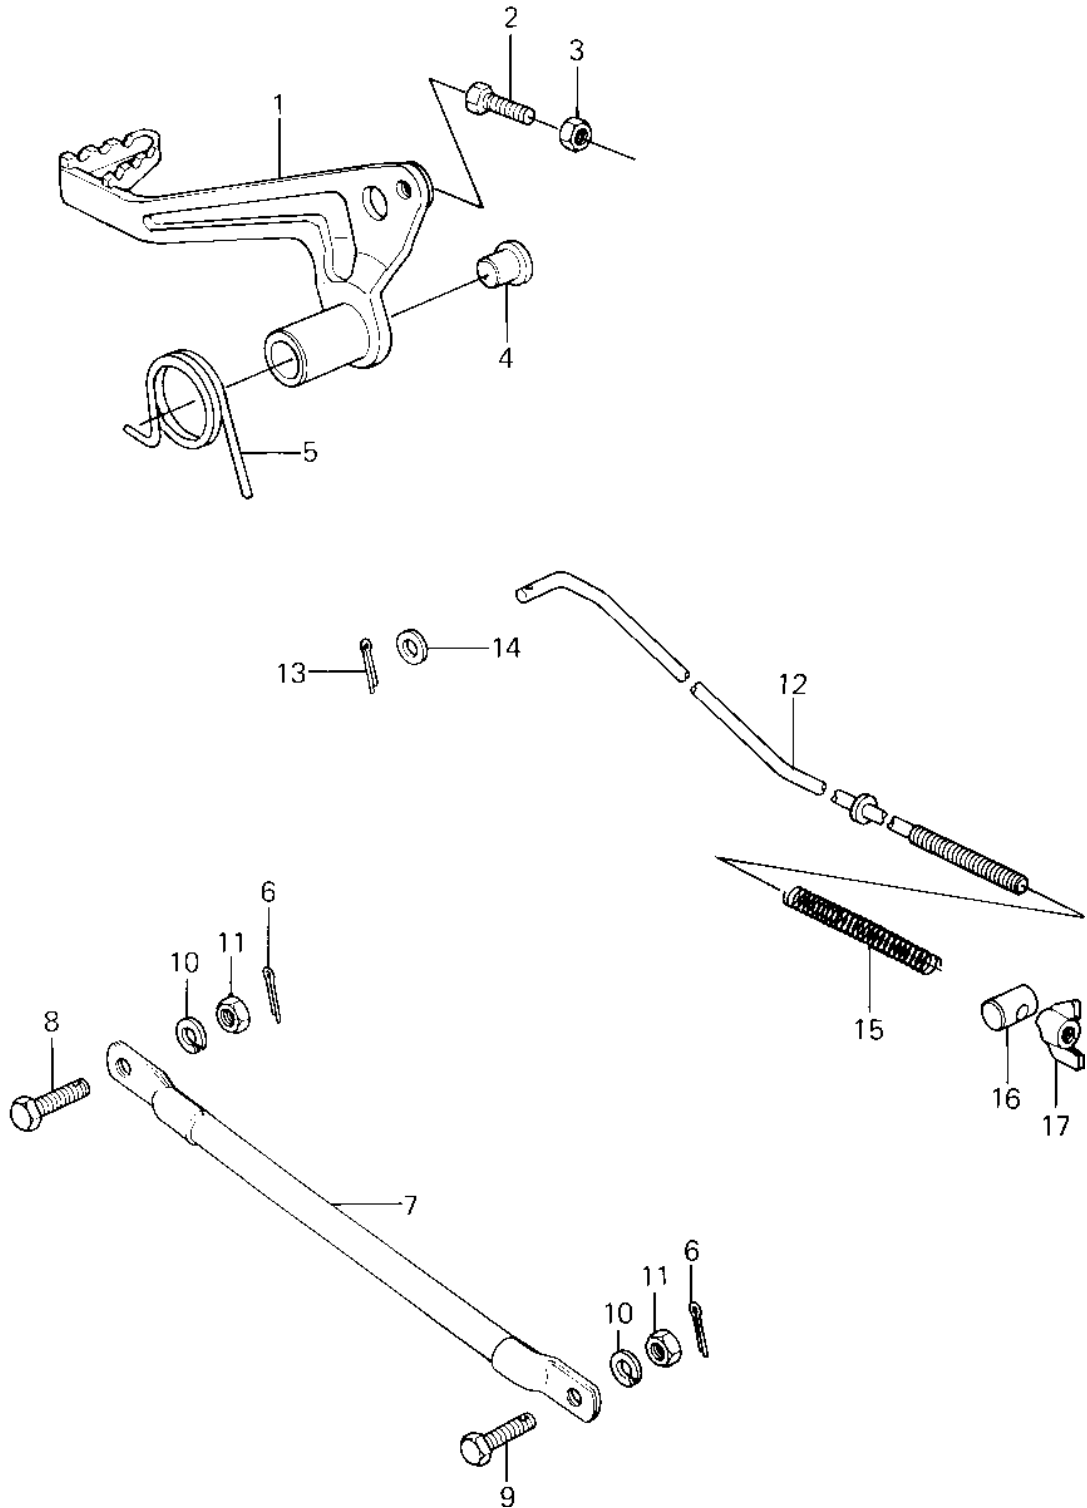

1982 KX80 PARTS DIAGRAM

BRAKE PEDAL/TORQUE LINK ('81 KX80-C1)

1982 KX80 PARTS LIST

BRAKE PEDAL/TORQUE LINK ('81 KX80-C1)

ITEM NAME	PART NUMBER	QUANTITY
PEDAL,BRAKE (Ref # 1)	43001-1053	1
BOLT-UPSET (Ref # 2)	112G0618	1
NUT 6MM (Ref # 3)	311B0600	1
PLUG,BRAKE PEDAL (Ref # 4)	92066-1078	1
SPRING,BRAKE PEDAL (Ref # 5)	92081-1290	1
PIN COTTER 2.0X15 (Ref # 6)	550D2015	2
TORQUE LINK,RR BRAKE (Ref # 7)	43007-1024	1
BOLT,10X25 (Ref # 8)	92001-1450	1
BOLT (Ref # 9)	92003-096	1
WASHER SPRING 10MM (Ref # 10)	461F1000	2
ROD,BRAKE (Ref # 12)	43011-1028	1
PIN COTTER 2.0X15 (Ref # 13)	550D2015	1
WASHER PLAIN 6MM (Ref # 14)	410B0600	1
SPRING,BRAKE ROD (Ref # 15)	43012-001	1
PIN BRAKE (Ref # 16)	92043-039	1
NUT,WING,6M/M (Ref # 17)	92015-4004	1