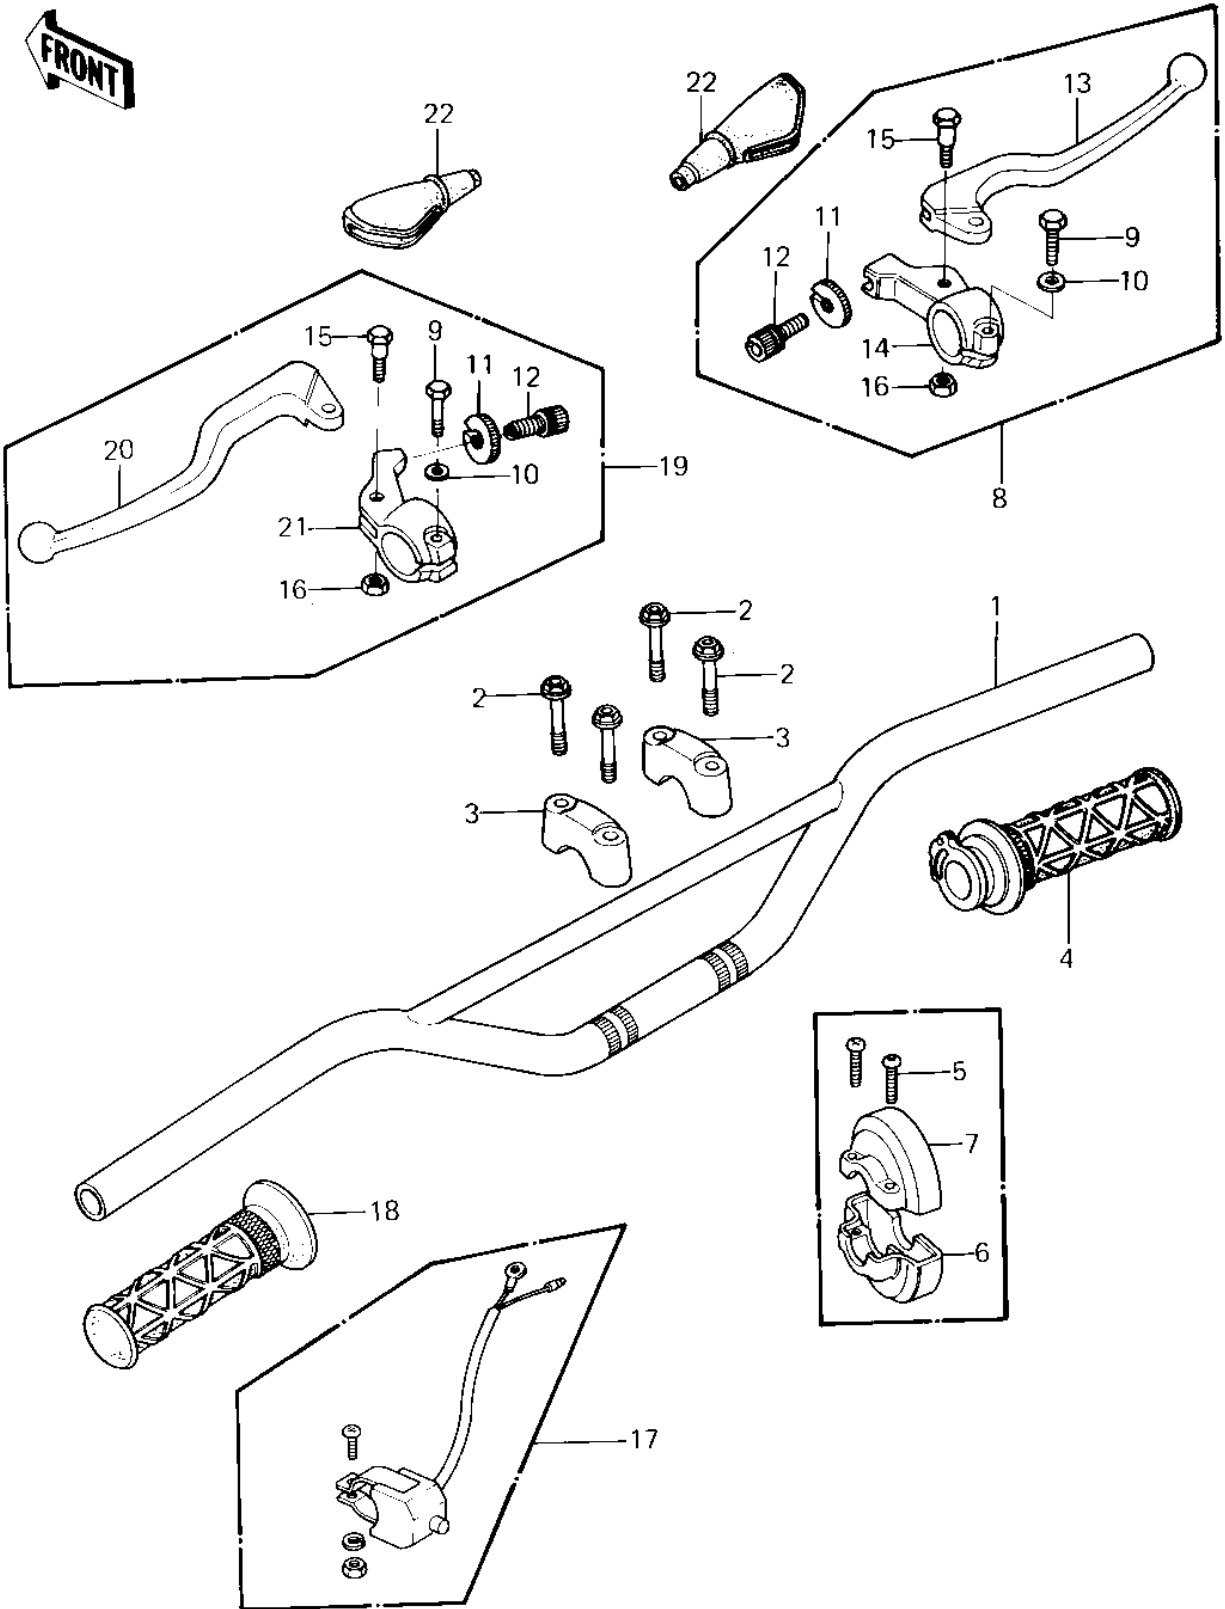

# 1981 KX80 PARTS DIAGRAM

HANDLEBAR ('81 KX80-C1)

# 1981 KX80 PARTS LIST

## HANDLEBAR ('81 KX80-C1)

ITEM NAME	PART NUMBER	QUANTITY
HANDLEBAR,F.BLACK (Ref # 1)	46003-1082	1
BOLT,FLANGED,8X35 (Ref # 2)	130G0835	4
HOLDER-HANDLEBAR (Ref # 3)	46012-008	2
GRIP-ASSY (Ref # 4)	46019-1012	1
SCREW PAN HEAD 5X20 (Ref # 5)	220B0520	2
HOUSING CONTROL,R.H. (Ref # 6)	32099-1011	1
CASE,R.H,GRIP,UPPER (Ref # 7)	32099-1014	1
LEVER ASSY,FRONT BRK (Ref # 8)	46076-1010	1
BOLT HEX HEAD 6X25 (Ref # 9)	110N0625	2
WASHER PLAIN 6MM (Ref # 10)	410B0600	2
SCREW CABLE ADJUST (Ref # 11)	46055-003	2
NUT-LOCK (Ref # 12)	46056-005	2
LEVER,FRONT BRAKE (Ref # 13)	46092-1014	1
HOLDER,FR LEVER,F.BLK (Ref # 14)	46060-011-21	1
BOLT,HEX HEAD,5X22 (Ref # 15)	92007-046	2
NUT-LOCK,5MM (Ref # 16)	92019-014	2
SWITCH,ASSY,ENG STOP (Ref # 17)	27010-1018	1
GRIP (Ref # 18)	46075-1015	1
LEVER ASSY,CLUTCH (Ref # 19)	46076-1011	1
LEVER,CLUTCH (Ref # 20)	46092-1015	1
HOLDER,CL LEVER,F.BLK (Ref # 21)	46094-015-21	1
BOOTS,LEVER HOLDER (Ref # 22)	49006-1017	2