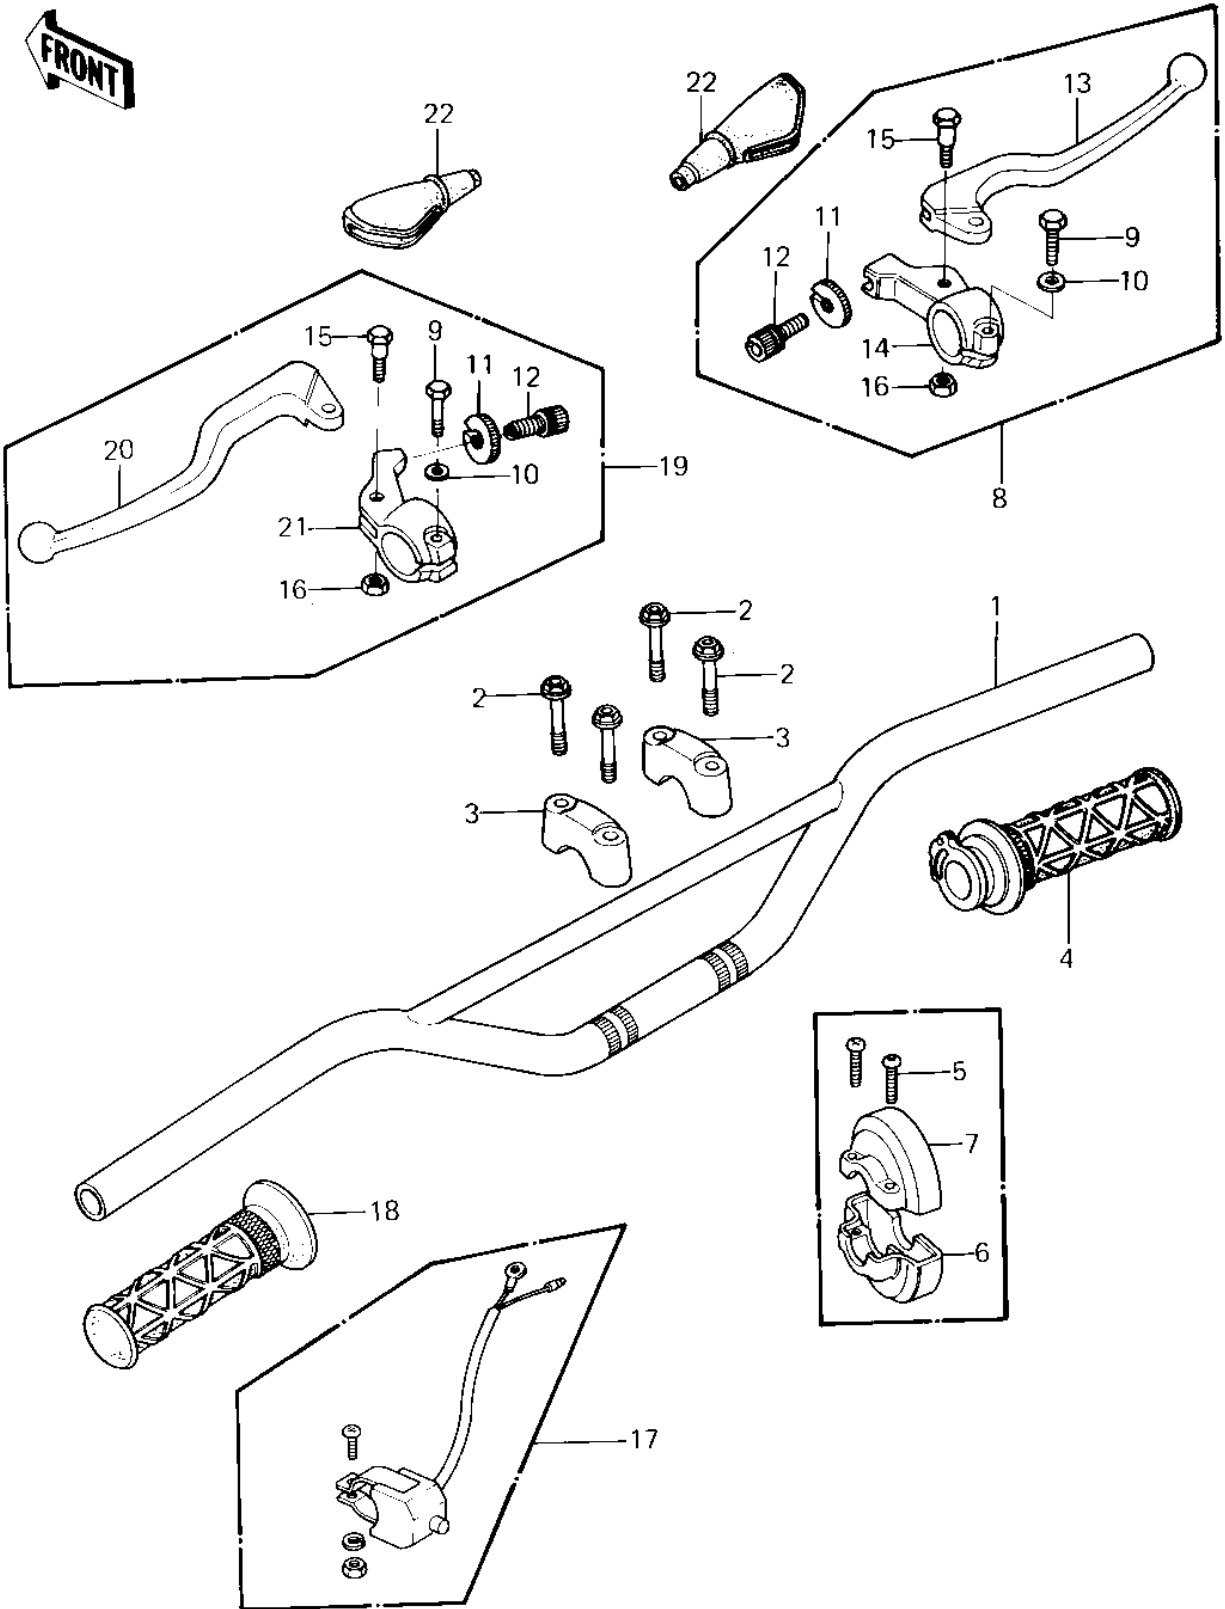

1982 KX80 PARTS DIAGRAM

HANDLEBAR ('81 KX80-C1)

1982 KX80 PARTS LIST

HANDLEBAR ('81 KX80-C1)

ITEM NAME	PART NUMBER	QUANTITY
HANDLEBAR,F.BLACK (Ref # 1)	46003-1082	1
BOLT,FLANGED,8X35 (Ref # 2)	130G0835	4
HOLDER-HANDLEBAR (Ref # 3)	46012-008	2
GRIP-ASSY (Ref # 4)	46019-1012	1
SCREW PAN HEAD 5X20 (Ref # 5)	220B0520	2
HOUSING CONTROL,R.H. (Ref # 6)	32099-1011	1
CASE,R.H,GRIP,UPPER (Ref # 7)	32099-1014	1
LEVER ASSY,FRONT BRK (Ref # 8)	46076-1010	1
BOLT HEX HEAD 6X25 (Ref # 9)	110N0625	2
WASHER PLAIN 6MM (Ref # 10)	410B0600	2
SCREW CABLE ADJUST (Ref # 11)	46055-003	2
NUT-LOCK (Ref # 12)	46056-005	2
LEVER,FRONT BRAKE (Ref # 13)	46092-1014	1
HOLDER,FR LEVER,F.BLK (Ref # 14)	46060-011-21	1
BOLT,HEX HEAD,5X22 (Ref # 15)	92007-046	2
NUT-LOCK,5MM (Ref # 16)	92019-014	2
SWITCH,ASSY,ENG STOP (Ref # 17)	27010-1018	1
GRIP (Ref # 18)	46075-1015	1
LEVER ASSY,CLUTCH (Ref # 19)	46076-1011	1
LEVER,CLUTCH (Ref # 20)	46092-1015	1
HOLDER,CL LEVER,F.BLK (Ref # 21)	46094-015-21	1
BOOTS,LEVER HOLDER (Ref # 22)	49006-1017	2