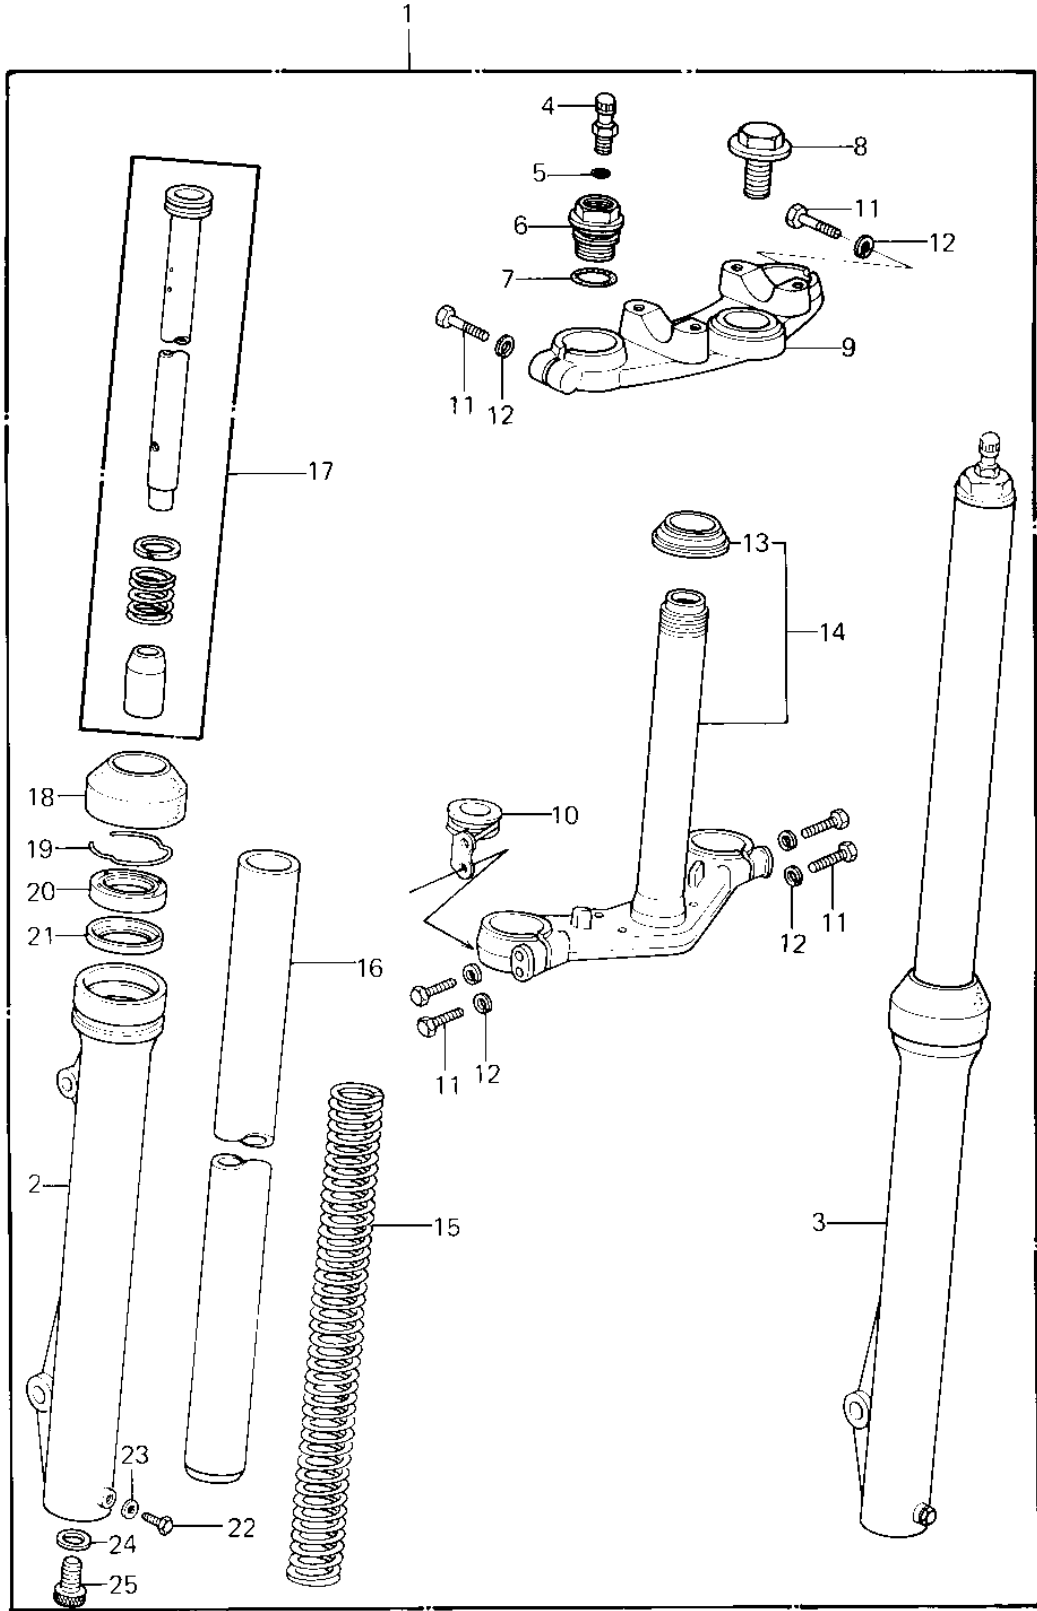

# 1982 KX80 PARTS DIAGRAM

FRONT FORK

# 1982 KX80 PARTS LIST

## FRONT FORK

ITEM NAME	PART NUMBER	QUANTITY
FORK-FRONT (Ref # 1)	44001-1259	1
TUBE,LH,FORK OUTER (Ref # 2)	44005-1065	1
TUBE,RH,FORK OUTER (Ref # 3)	44006-1065	1
VALVE ASSY,AIR (Ref # 4)	16126-1025	2
"0" RING,AIR VALVE (Ref # 5)	92055-1018	2
BOLT, FORK TOP (Ref # 6)	44029-1022	2
"0" RING,FORK TOP BOL (Ref # 7)	92055-1101	2
BOLT,STEERING STEM (Ref # 8)	92001-1318	1
HEAD STEERING STEM (Ref # 9)	44039-1041	1
CLAMP,CABLE (Ref # 10)	92072-1039	1
BOLT,HEX HEAD,8X40 (Ref # 11)	92001-1063	6
WASHER SPRING 8MM (Ref # 12)	461F0800	6
CONE STERNG BERG LOW (Ref # 13)	92047-010	1
STEM,STEERING (Ref # 14)	44037-1037	1
SPRING,FORK,INNER (Ref # 15)	44026-1096	2
TUBE,FORK INNER (Ref # 16)	44013-1054	2
CYLINDER-FORK (Ref # 17)	44022-1050	2
DUST SHIELD (Ref # 18)	92093-1054	2
CIRCLIP (Ref # 19)	92033-1062	2
OIL SEAL (Ref # 20)	92049-1069	2
SPACER,FORK OUTER (Ref # 21)	92026-1041	2
BOLT HEX HEAD 6X8 (Ref # 22)	110B0608	2
GASKET,DRAIN PLUG (Ref # 23)	44045-047	2
GASKET,FORK CYL BOLT (Ref # 24)	44045-051	2
BOLT,FORK CYLINDER (Ref # 25)	44041-078	2