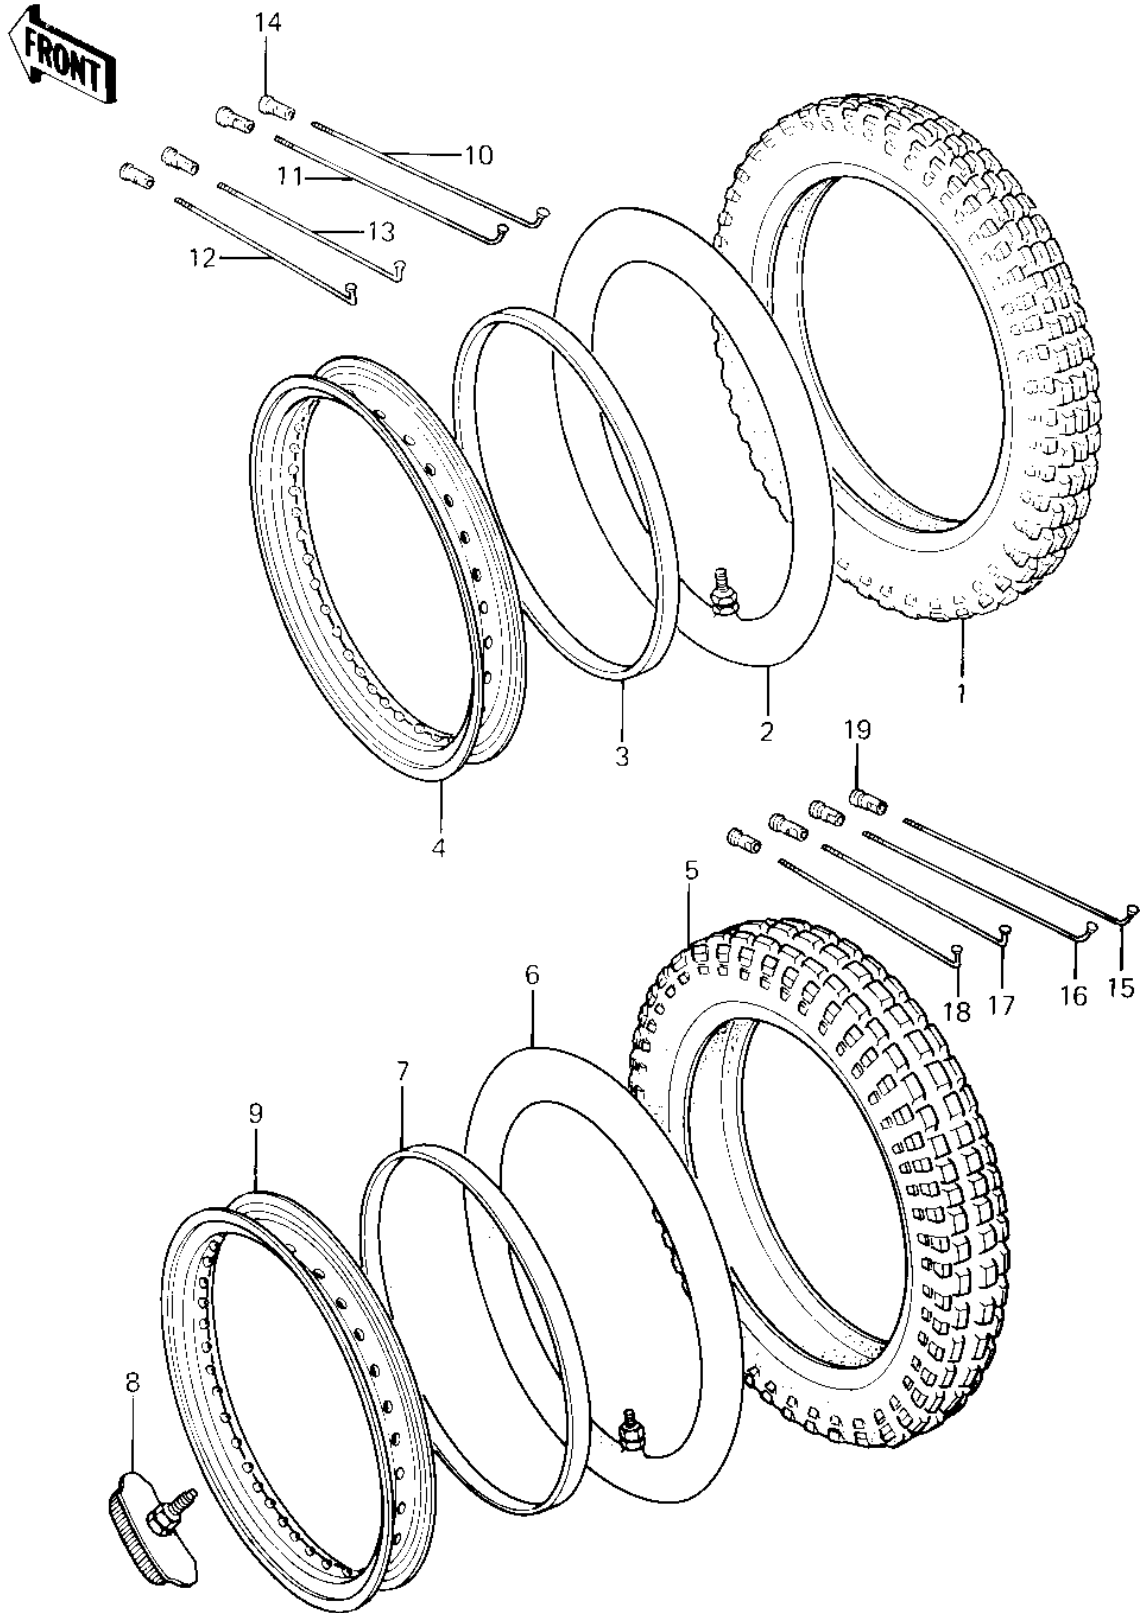

# 1982 KX80 PARTS DIAGRAM

WHEELS/TIRES ('81 KX80-C1)

# 1982 KX80 PARTS LIST

## WHEELS/TIRES ('81 KX80-C1)

ITEM NAME	PART NUMBER	QUANTITY
TIRE 275-17 K190 F (Ref # 1)	41002-1194	1
TUBE,TIRE,2.75-17 (Ref # 2)	41022-1039	1
BAND-RIM,FR (Ref # 3)	41023-1067	1
RIM,FRONT,1.40X17 (Ref # 4)	41025-1040	1
TIRE,RR (Ref # 5)	41002-1677	1
TUBE 275/410/425-14 (Ref # 6)	41022-042	1
BAND,RIM,4.10-14 (Ref # 7)	41023-1025	1
PROTECTOR,BEAD 1.60A (Ref # 8)	41024-010	1
RIM REAR 1.60X14 (Ref # 9)	41025-1041	1
SPOKE,FRONT,RH (Ref # 10)	41029-1041	9
SPOKE,FRONT,RH (Ref # 11)	41030-1036	9
SPOKE,FRONT INNER,LH (Ref # 12)	41029-1042	9
SPOK,FRONT OUTER,LH (Ref # 13)	41030-1037	9
NIPPLE-SPOKE (Ref # 14)	41032-1057	36
SPOKE,REAR,LH (Ref # 15)	41029-1043	9
SPOKE,REAR,LH (Ref # 16)	41030-1038	9
SPOKE,REAR INNER,RH (Ref # 17)	41029-1044	9
SPOKE,REAR OUTER,RH (Ref # 18)	41030-1039	9
NIPPLE-SPOKE (Ref # 19)	41032-1057	36