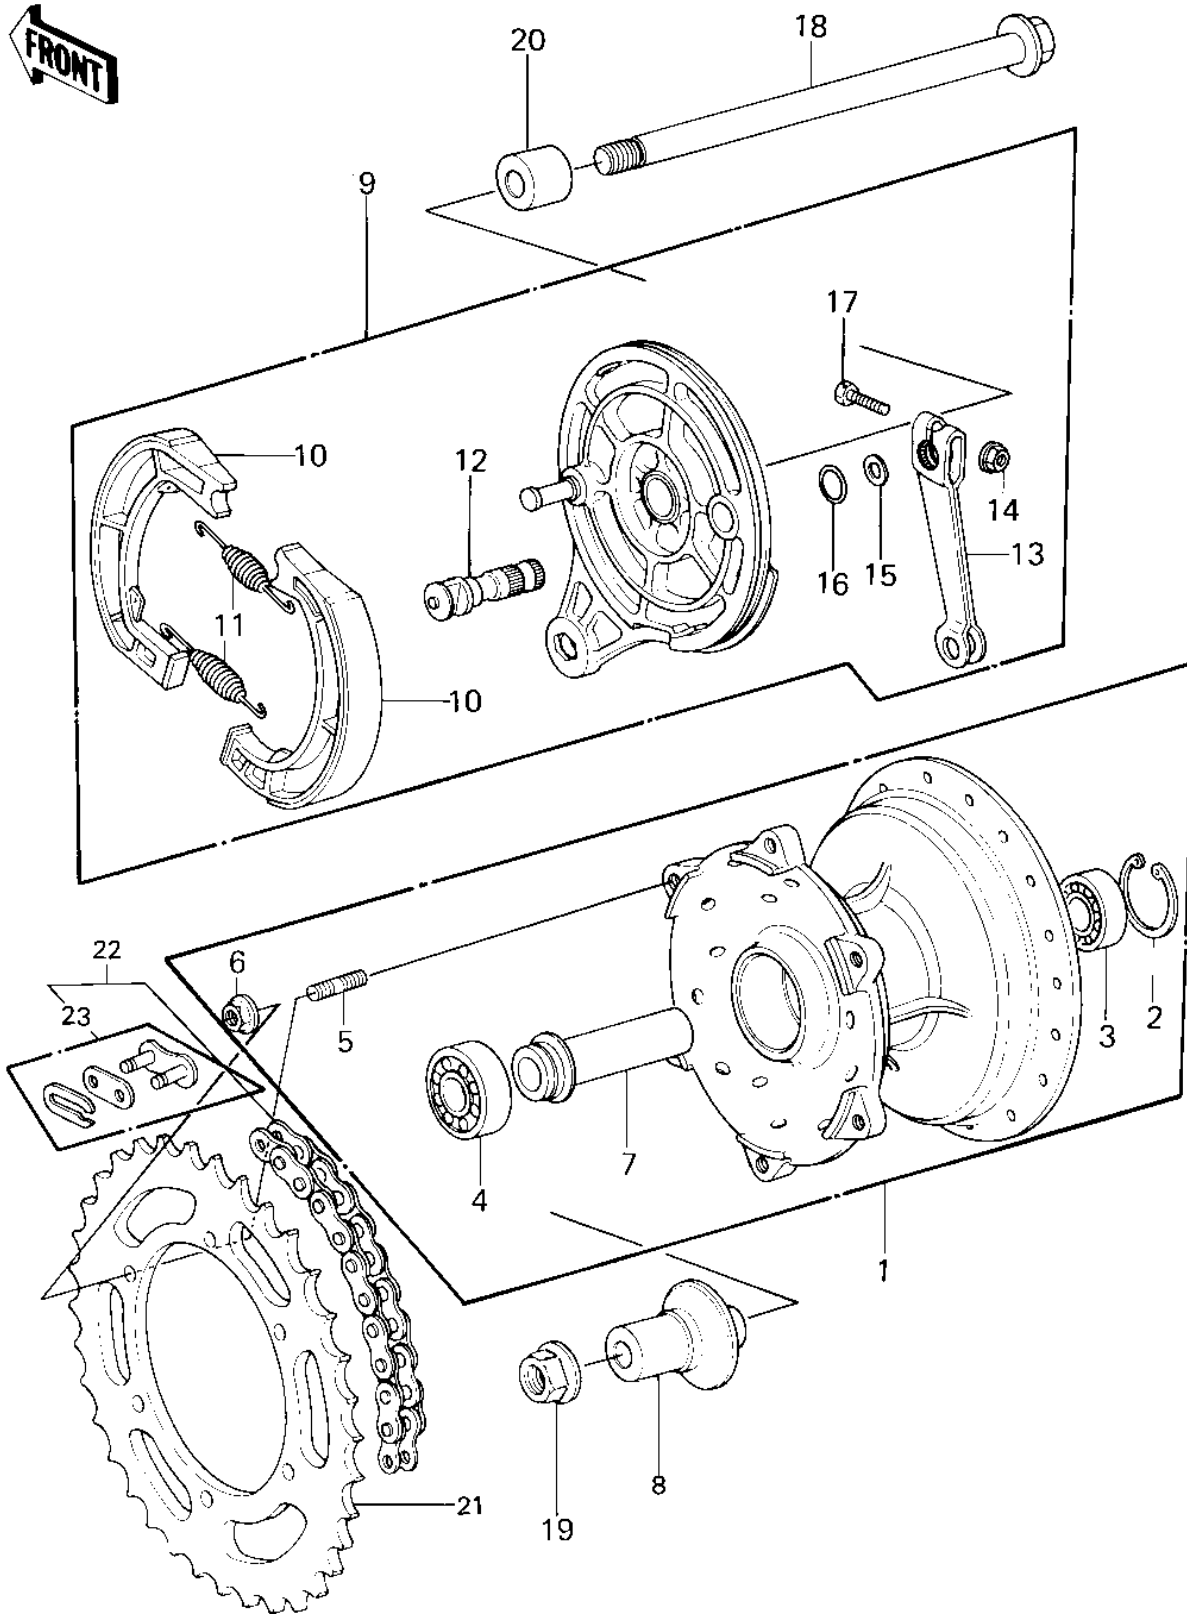

1982 KX80 PARTS DIAGRAM

REAR HUB/BRAKE/CHAIN ('81 KX80-C1)

1982 KX80 PARTS LIST

REAR HUB/BRAKE/CHAIN ('81 KX80-C1)

ITEM NAME	PART NUMBER	QUANTITY
DRUM-ASSY,RR BRK (Ref # 1)	41034-1044	1
.CIRCLIP,32MM (Ref # 2)	481J3200	1
.BEARING,BALL (Ref # 3)	601B6201U	1
.BEARING BALL (Ref # 4)	601B6203U	1
.STUD,8X17 (Ref # 5)	92004-1015	6
.NUT-8MM (Ref # 6)	92015-1022	6
.COLLAR,RR BRAKE DRUM (Ref # 7)	92027-1344	1
COLLAR,L=39 (Ref # 8)	92027-1345	1
PANEL-ASY,RR BRK (Ref # 9)	41035-1032	1
.SHOE,BRAKE (Ref # 10)	41048-1021	2
.SPRING,BRAKE SHOE (Ref # 11)	92081-1766	2
.CAM,BRAKE,REAR (Ref # 12)	41050-1012	1
.LEVER,BRAKE CAM,REAR (Ref # 13)	41053-1010	1
.NUT,6MM (Ref # 14)	41072-007	1
.WASHER (Ref # 15)	92022-257	1
."O" RING,12MM (Ref # 16)	670B2012	1
.BOLT,HEX HEAD,6X30 (Ref # 17)	92001-1135	1
AXLE,REAR,12X211 (Ref # 18)	41068-1036	1
NUT-12MM (Ref # 19)	92015-1156	1
NUT-12MM (Ref # 19)	92015-1156	1
.COLLAR,REAR AXLE (Ref # 20)	92027-1247	1
REAR SPROCKET,50T (Ref # 21)	42041-1034	1
REAR SPROCKET,48T (Ref # 21)	42041-1016	1
REAR SPROCKET,52T (Ref # 21)	42041-1035	1
SPROCKET,REAR,54T (Ref # 21)	42041-1072	1
CHAIN ASSY,EK420SHG (Ref # 22)	92057-1102	1
.JOINT,CHAIN (Ref # 23)	92058-1016	1