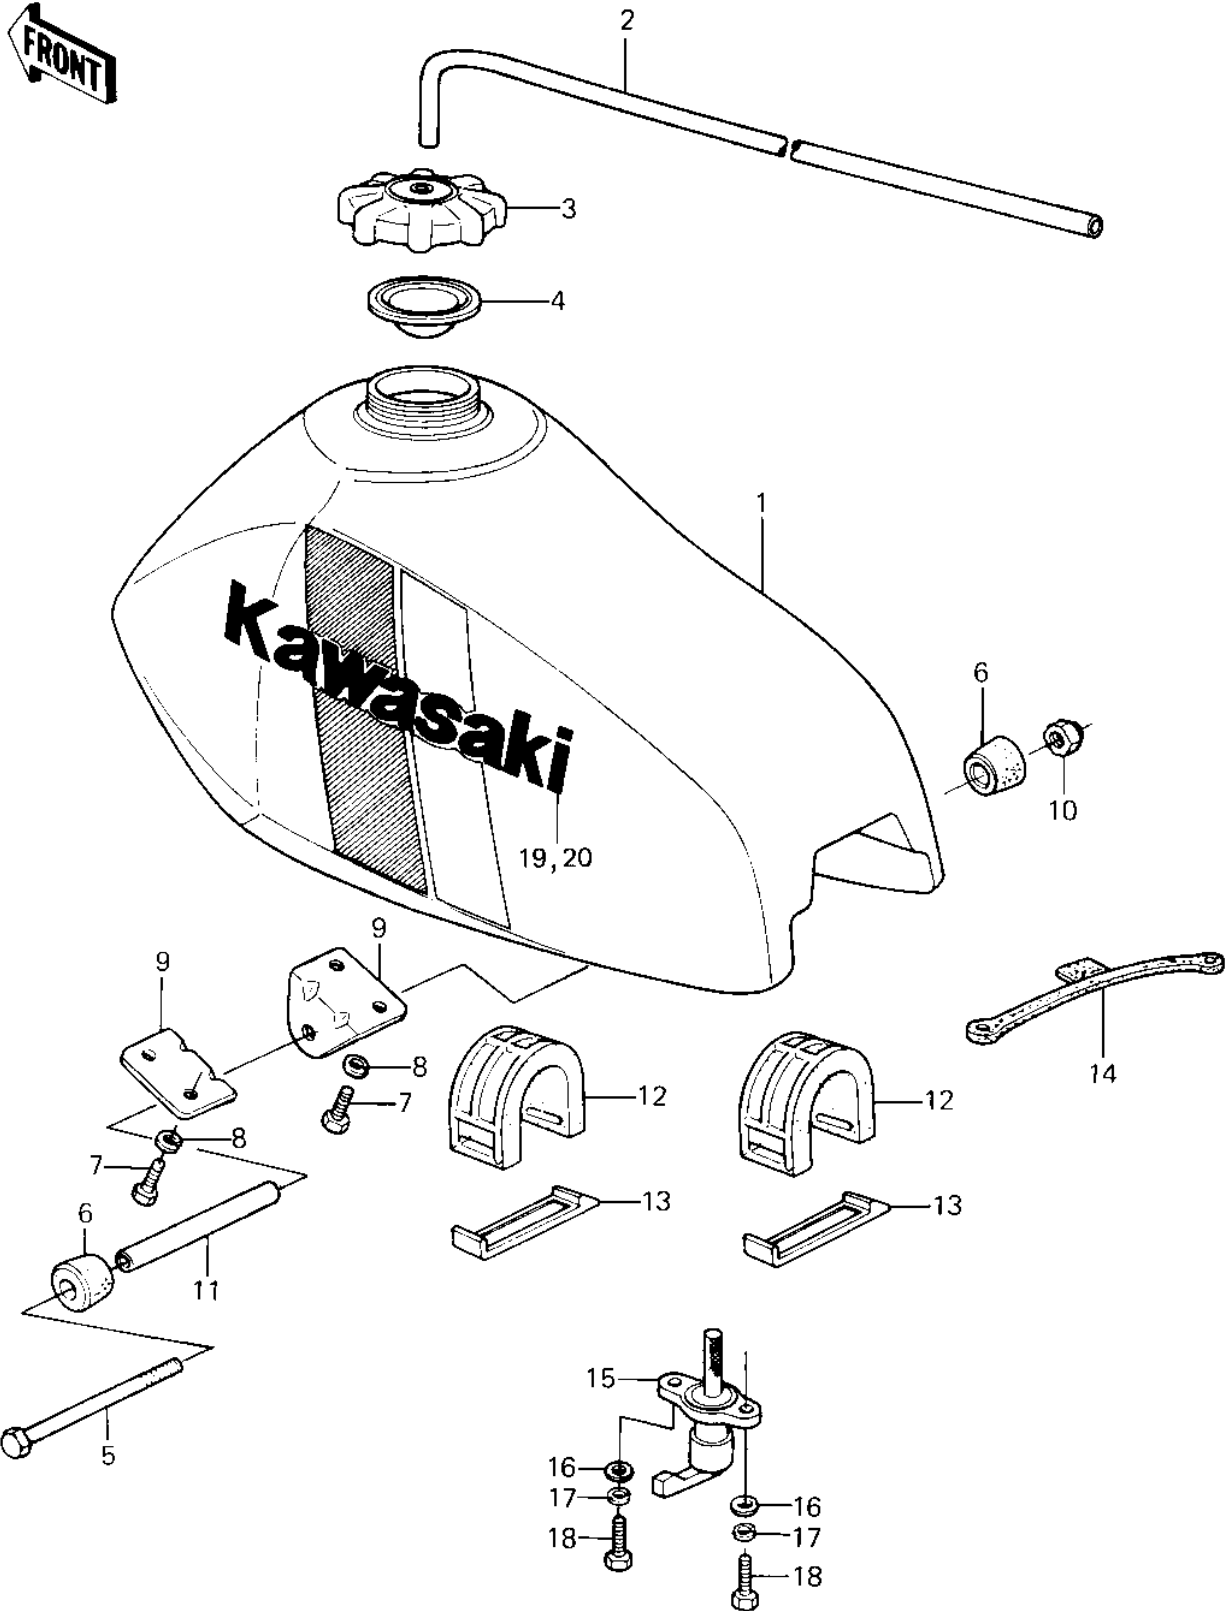

1982 KX80 PARTS DIAGRAM

FUEL TANK ('81 KX80-C1)

1982 KX80 PARTS LIST

FUEL TANK ('81 KX80-C1)

ITEM NAME	PART NUMBER	QUANTITY
TANK-FUEL,L.GREEN (Ref # 1)	51001-1056-6W	1
TUBE,5X5.6X280 (Ref # 2)	92059-1109	1
CAP-TANK,FUEL (Ref # 3)	51049-1006	1
GASKET,FUEL TANK (Ref # 4)	11009-1452	1
BOLT 6X90 (Ref # 5)	110G0690	1
DAMPER,FUEL TANK FITT (Ref # 6)	92075-1220	2
BOLT,6X10 (Ref # 7)	112G0610	4
WASHER SPRING 6MM (Ref # 8)	461F0600	4
BRACKET,FUEL TANK (Ref # 9)	32052-1051	2
NUT (Ref # 10)	92019-008	1
DAMPER,FUEL TANK (Ref # 12)	92075-1151	2
BAND,FUEL TANK (Ref # 13)	92072-1013	2
BAND,SEAT (Ref # 14)	92072-1056	1
TAP-ASSY-FUEL (Ref # 15)	51023-1115	1
WASHER PLAIN 6MM (Ref # 16)	411B0600	2
WASHER SPRING 6MM (Ref # 17)	461F0600	2
BOLT-UPSET,6X16 (Ref # 18)	112G0616	2
PATTERN A TANK LH (Ref # 19)	56044-1231	1
PATTERN A TANK RH (Ref # 20)	56044-1232	1