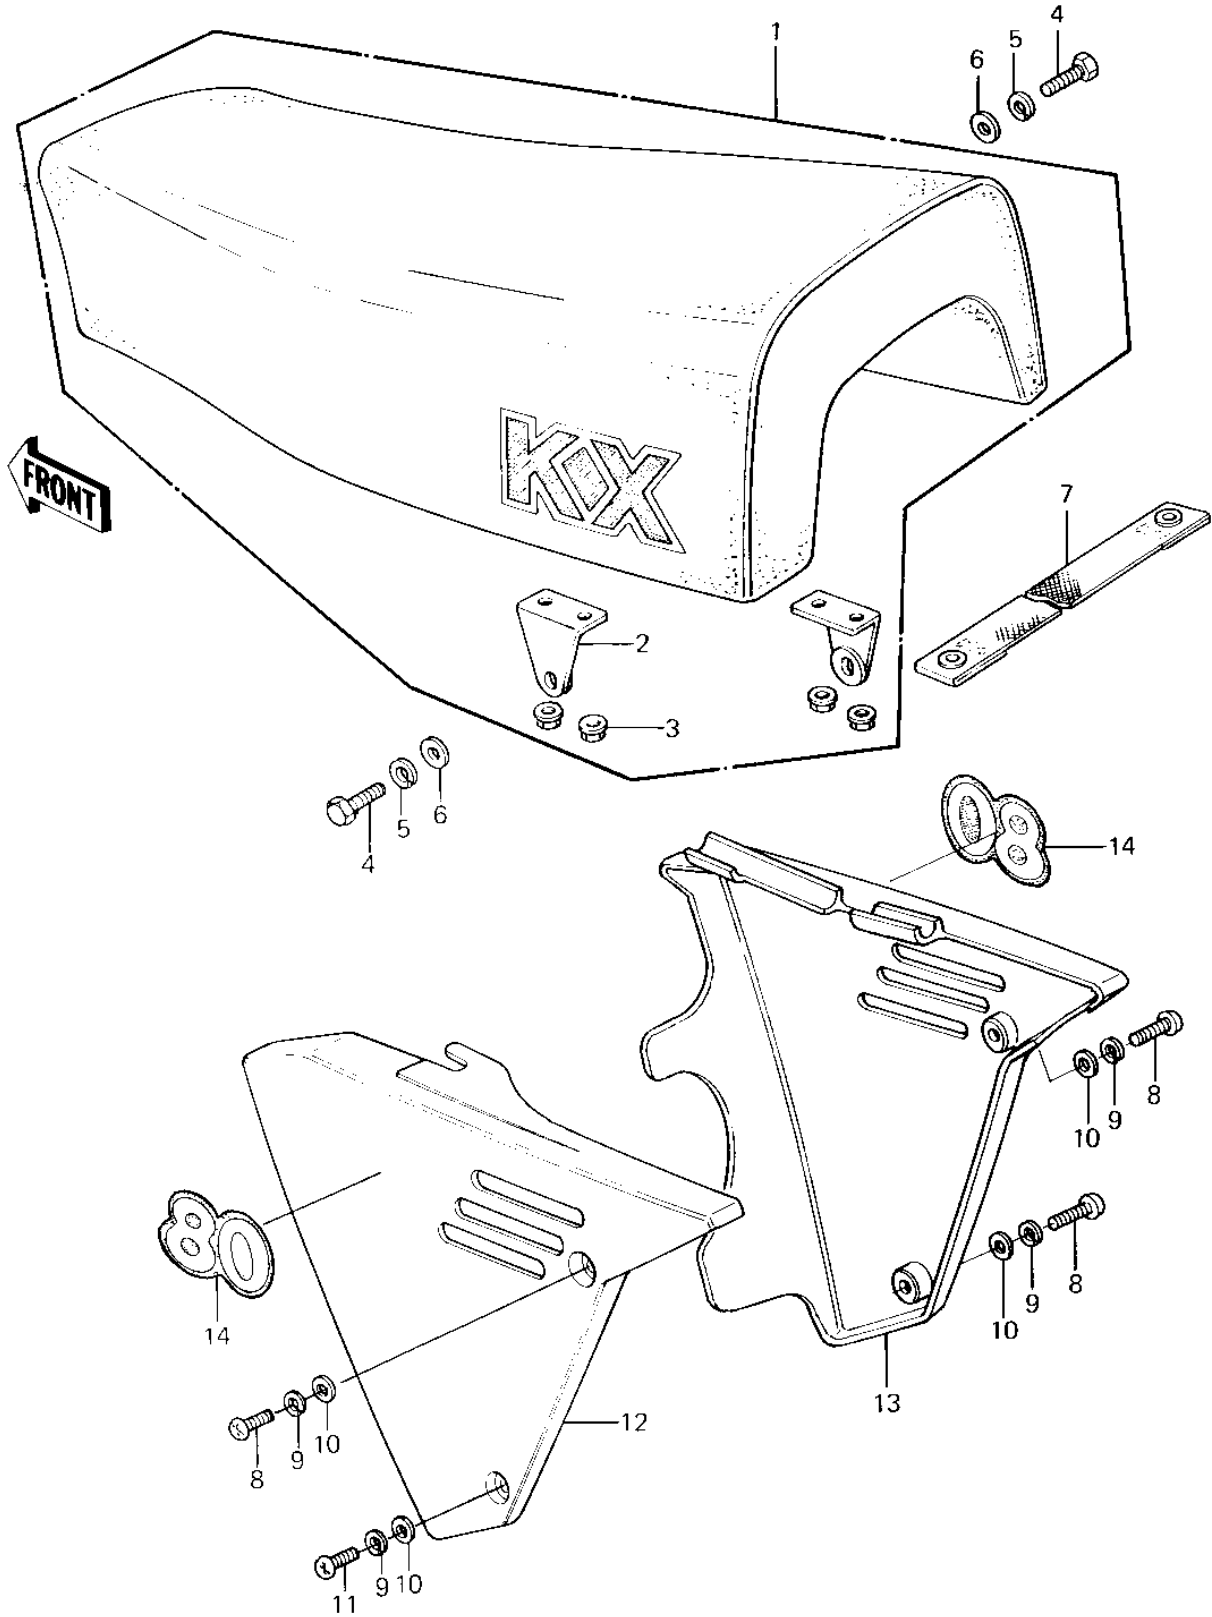

# 1982 KX80 PARTS DIAGRAM

SEAT/SIDE COVERS

# 1982 KX80 PARTS LIST

## SEAT/SIDE COVERS

ITEM NAME	PART NUMBER	QUANTITY
SEAT-ASSY (Ref # 1)	53001-1272	1
BRACKET,SEAT (Ref # 2)	11034-1993	2
NUT-6MM (Ref # 3)	92015-1078	4
BOLT-UPSET,6X16 (Ref # 4)	112G0616	2
WASHER SPRING 6MM (Ref # 5)	461F0600	2
WASHER PLAIN 6MM (Ref # 6)	411B0600	2
BAND (Ref # 7)	92072-3742	1
SCREW PAN HEAD 6X16 (Ref # 8)	220B0616	3
WASHER SPRING 6MM (Ref # 9)	461F0600	4
WASHER PLAIN (Ref # 10)	92022-024	4
SCREW PAN HEAD 6X20 (Ref # 11)	220B0620	1
COVER,SIDE,L GREEN (Ref # 12)	36001-1112-6W	1
COVER,R.H SIDE L.GRN (Ref # 13)	36001-1113-6W	1
MARK,SIDE COVER (Ref # 14)	56018-1137	2