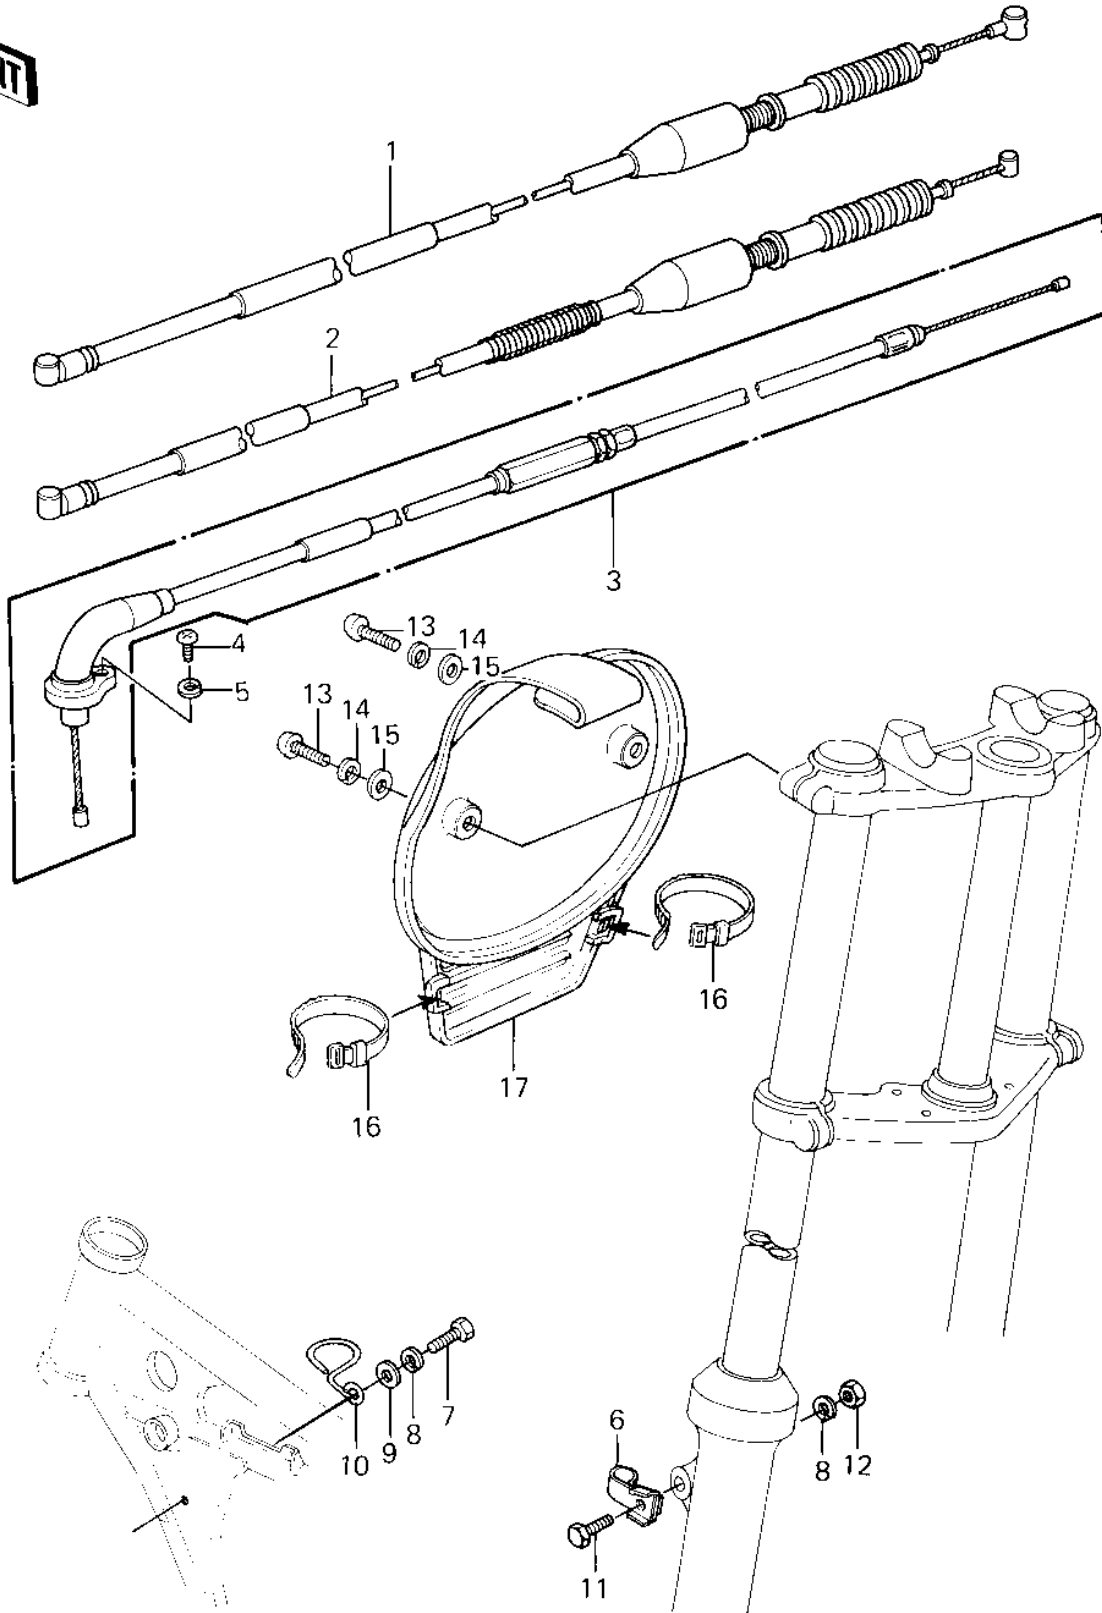

1982 KX80 PARTS DIAGRAM

CABLES/NUMBER PLATE

1982 KX80 PARTS LIST

CABLES/NUMBER PLATE

ITEM NAME	PART NUMBER	QUANTITY
CABLE,FRONT BRAKE (Ref # 1)	54005-1023	1
CABLE,CLUTCH (Ref # 2)	54011-1035	1
CABLE,THROTTLE (Ref # 3)	54012-1093	1
SCREW PAN HEAD 5X10 (Ref # 4)	220B0510	1
WASHER SPRING 5MM (Ref # 5)	461F0500	1
CLAMP,CABLE (Ref # 6)	92037-1257	1
BOLT-UPSET,6X12 (Ref # 7)	112G0612	1
WASHER SPRING 6MM (Ref # 8)	461F0600	2
WASHER PLAIN 6MM (Ref # 9)	411B0600	1
CLAMP,CABLE (Ref # 10)	92037-092	1
BOLT-UPSET (Ref # 11)	112G0618	1
NUT 6MM (Ref # 12)	311B0600	1
SCREW PAN HEAD 6X16 (Ref # 13)	220B0616	2
WASHER SPRING 6MM (Ref # 14)	461F0600	2
WASHER PLAIN (Ref # 15)	92022-024	2
BAND,LONG (Ref # 16)	92072-032	2
PLATE,NUMBER,L.GREEN (Ref # 17)	58029-1007-6W	1