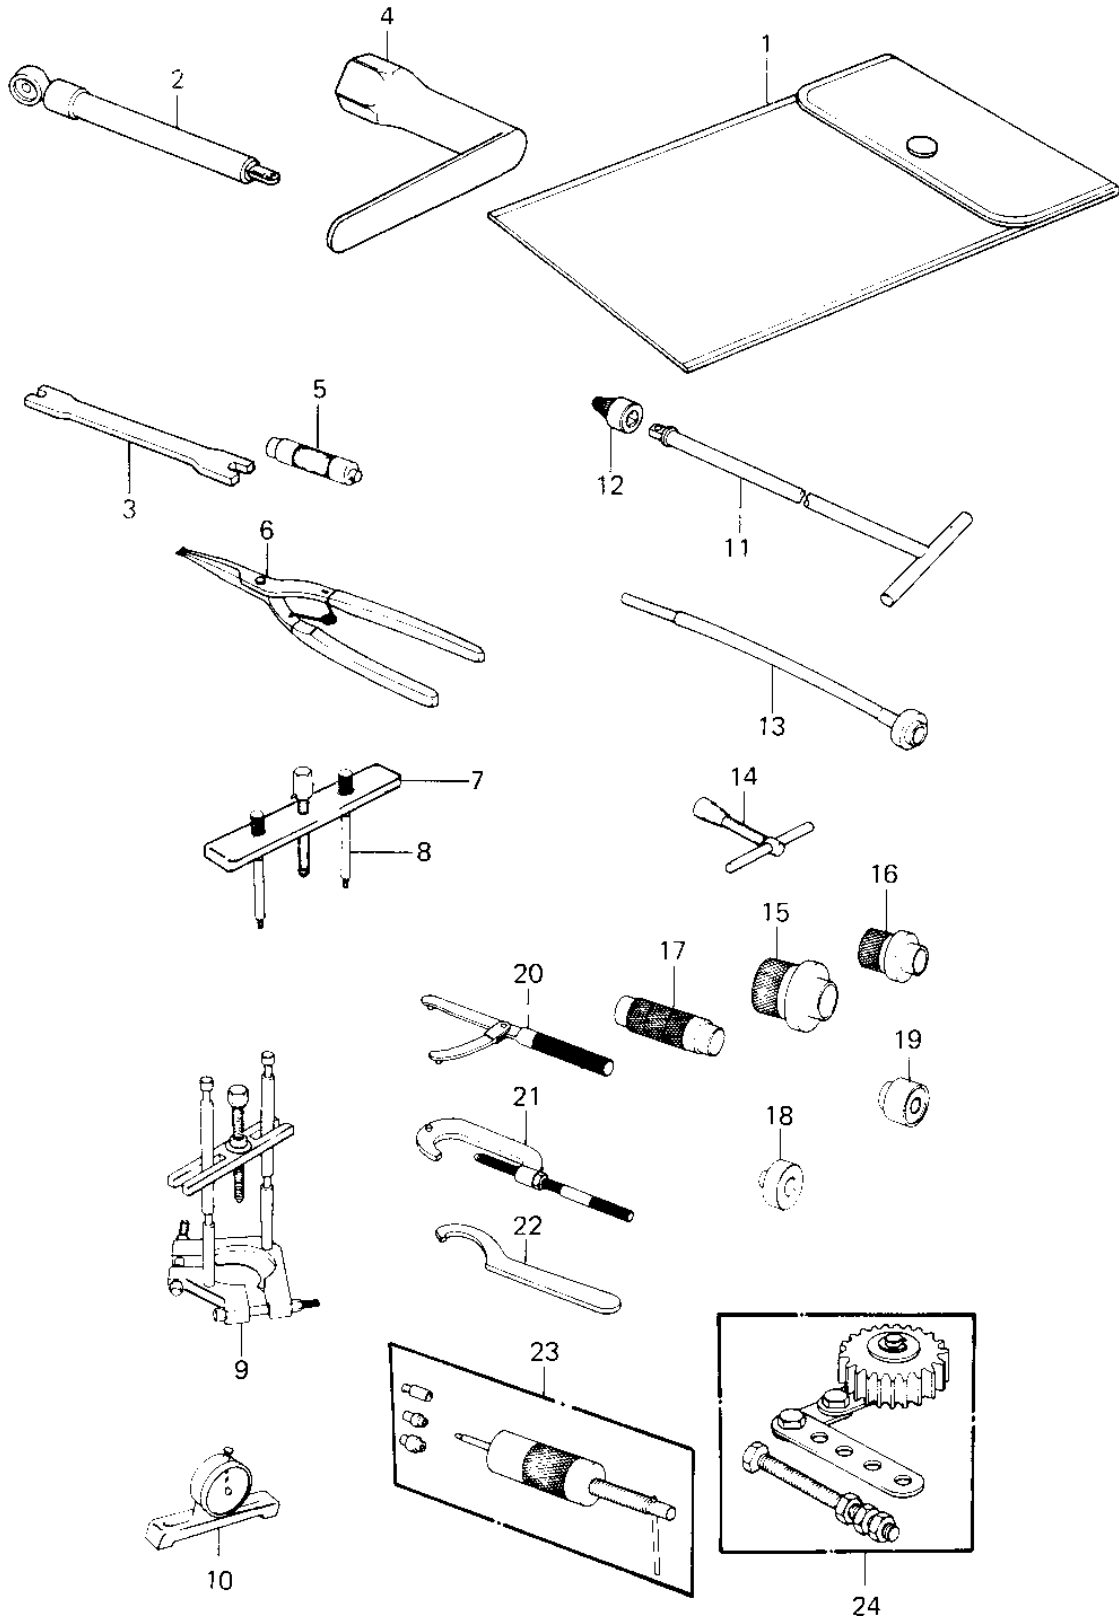

# 1982 KX80 PARTS DIAGRAM

OWNER TOOLS/SPECIAL SERVICE TOOLS

# 1982 KX80 PARTS LIST

## OWNER TOOLS/SPECIAL SERVICE TOOLS

ITEM NAME	PART NUMBER	QUANTITY
BAG,TOOL (Ref # 1)	56008-008	1
GAUGE,AIR (Ref # 2)	52005-4002	1
TIGHTENER,SPOKE (Ref # 3)	92108-011	1
WRENCH,SPARK PLUG (Ref # 4)	92110-019	1
*** N.L.A.*** (Canada) (Ref # 5)	57001-139	1
PLIERS,CIRCLIP,OUTSID (Ref # 6)	57001-144	1
57001-1098 (Canada) (Ref # 7)	57001-153	1
ADAPTER-CRNKCSE SPLIT (Ref # 8)	57001-157	1
PULLER,STEM BEARING (Ref # 9)	57001-158	1
FINDER-TDC (Ref # 10)	57001-160	1
HANDLE,FORK CLY HOLDR (Ref # 11)	57001-183	1
ADAPTER,FORK CYL HLDR (Ref # 12)	57001-1011	1
GAUGE,FUEL LEVEL (Ref # 13)	57001-202	1
PULLER,FLYWHEL MAGNET (Ref # 14)	57001-252	1
GUIDE,OIL SEAL (Ref # 15)	57001-263	1
GUIDE,SHIFT OIL SEAL (Ref # 16)	57001-264	1
57001-1129 (Canada) (Ref # 17)	57001-286	1
57001-1129 (Canada) (Ref # 18)	57001-289	1
*** N.L.A.*** (Canada) (Ref # 19)	57001-291	1
57001-1343 (Canada) (Ref # 20)	57001-306	1
57001-1243 (Canada) (Ref # 21)	57001-307	1
57001-1100 (Canada) (Ref # 22)	57001-320	1
PULLER-PISTON PIN (Ref # 23)	57001-910	1
HOLDER,GEAR (Ref # 24)	57001-1015	1