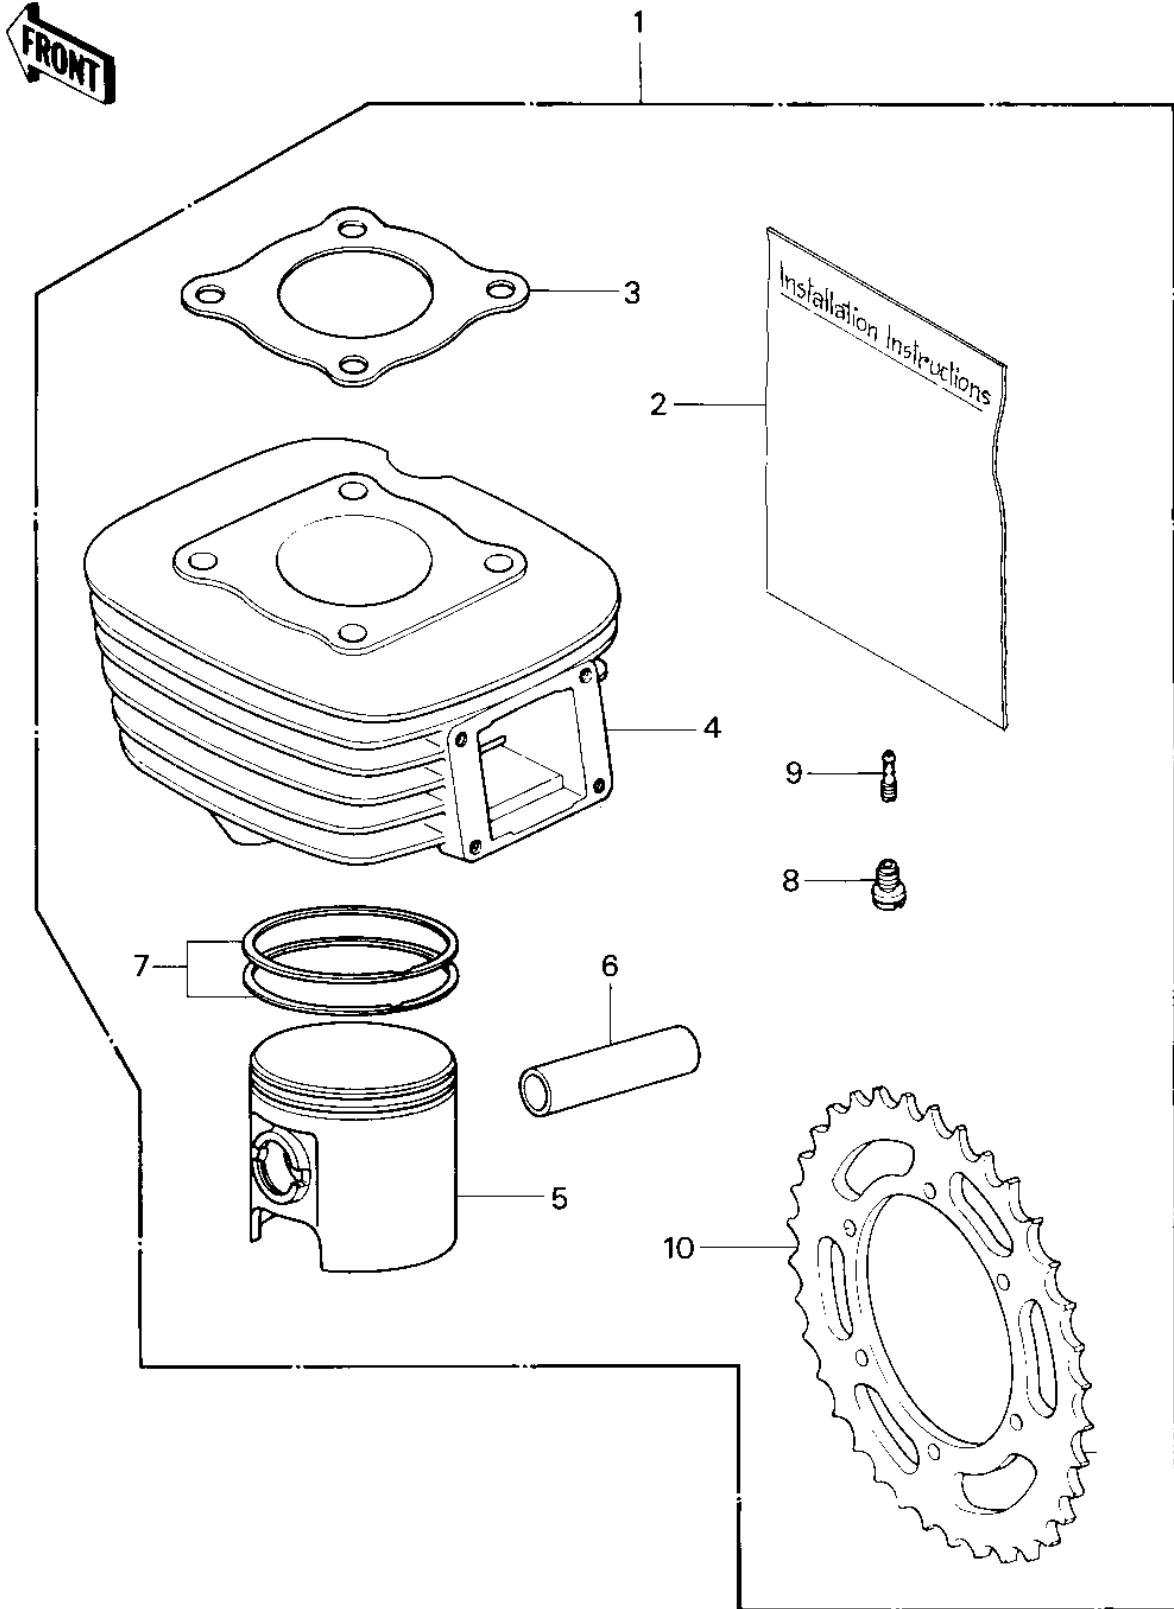

# 1982 KX80 PARTS DIAGRAM

OPTIONAL PARTS ('81 KX80-C1)

## 1982 KX80 PARTS LIST

### OPTIONAL PARTS ('81 KX80-C1)

ITEM NAME	PART NUMBER	QUANTITY
KIT-KX100CC (Ref # 1)	99916-1010	1
INST 100CC KIT (Ref # 2)	99963-0047-01	1
GASKET-HEAD,CYLINDER (Ref # 3)	11004-1045	1
CYLINDER-ENGINE (Ref # 4)	11005-1147	1
PISTON (Ref # 5)	13001-1081	1
PIN-PISTON (Ref # 6)	13002-1018	1
RING-SET-PISTON (Ref # 7)	13008-5041	1
JET-MAIN NO 132.5R (Ref # 8)	92063-103	1
JET-PILOT NO 40 (Ref # 9)	92064-024	1
REAR SPROCKET,48T (Ref # 10)	42041-1016	1