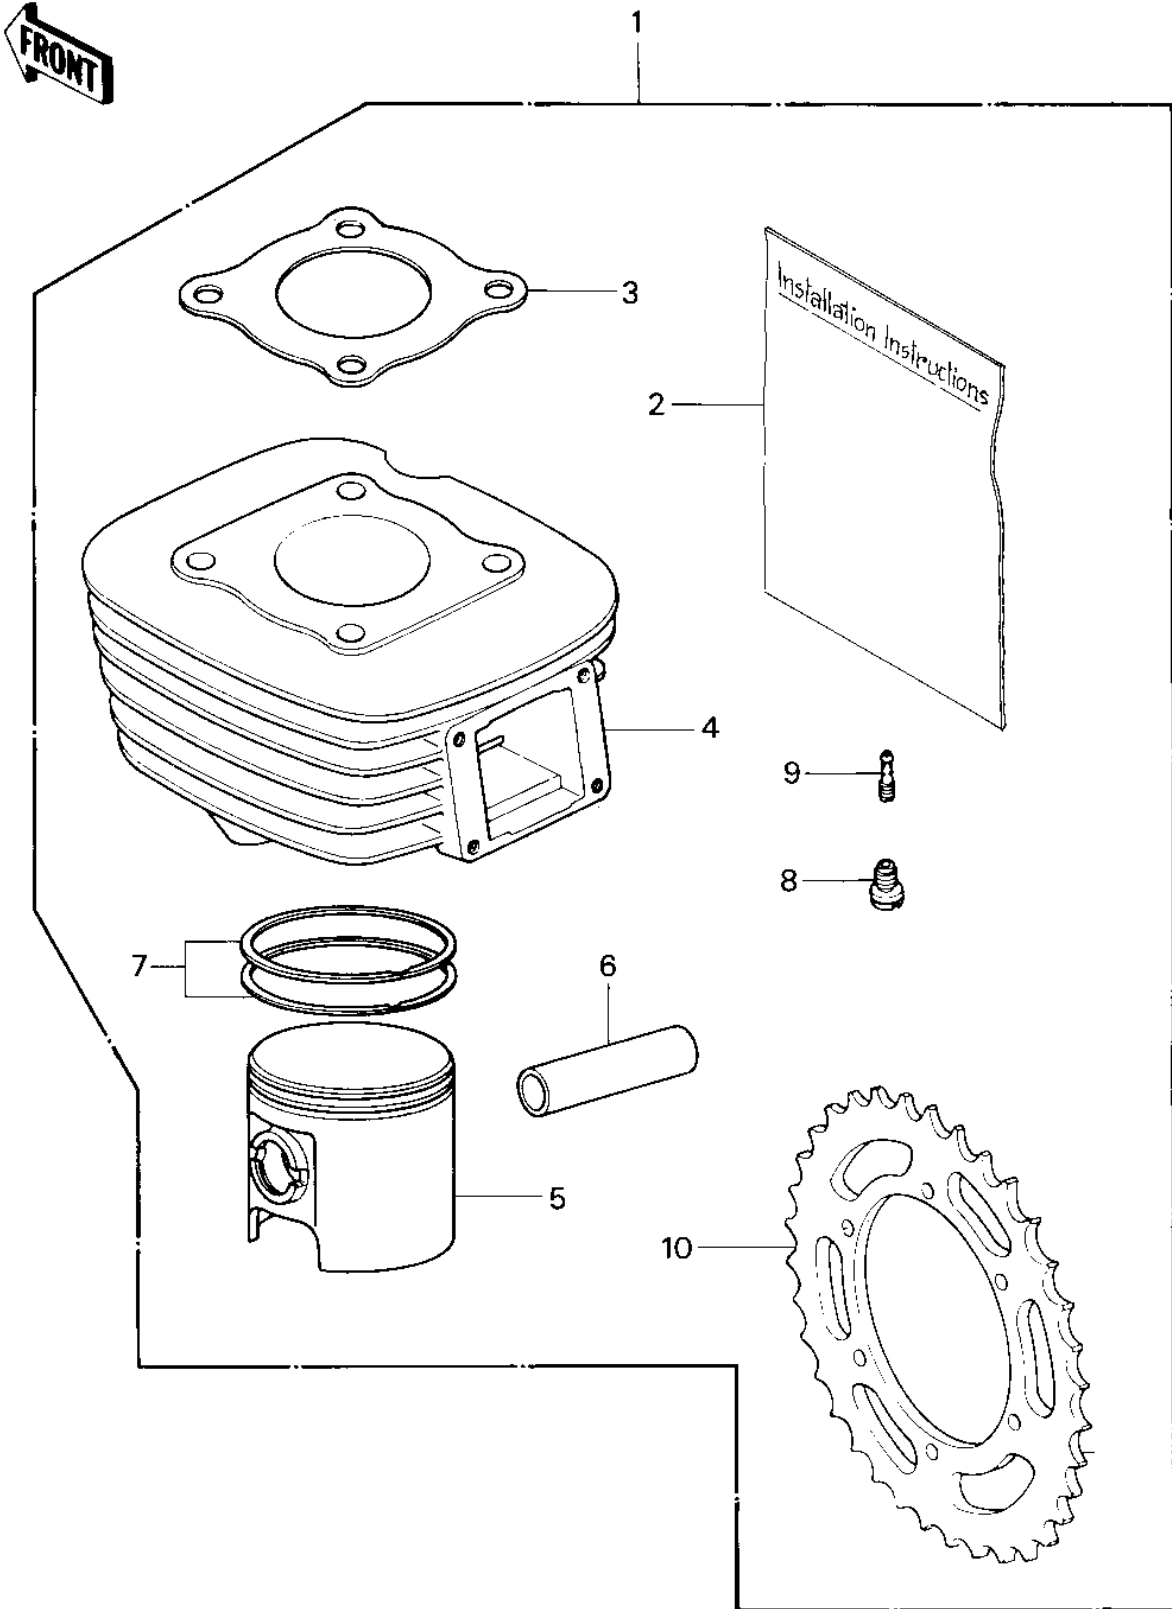

1982 KX80 PARTS DIAGRAM

OPTIONAL PARTS ('81 KX80-C1)

1982 KX80 PARTS LIST

OPTIONAL PARTS ('81 KX80-C1)

ITEM NAME	PART NUMBER	QUANTITY
KIT-KX100CC (Ref # 1)	99916-1010	1
INST 100CC KIT (Ref # 2)	99963-0047-01	1
GASKET-HEAD,CYLINDER (Ref # 3)	11004-1045	1
CYLINDER-ENGINE (Ref # 4)	11005-1147	1
PISTON (Ref # 5)	13001-1081	1
PIN-PISTON (Ref # 6)	13002-1018	1
RING-SET-PISTON (Ref # 7)	13008-5041	1
JET-MAIN NO 132.5R (Ref # 8)	92063-103	1
JET-PILOT NO 40 (Ref # 9)	92064-024	1
REAR SPROCKET,48T (Ref # 10)	42041-1016	1