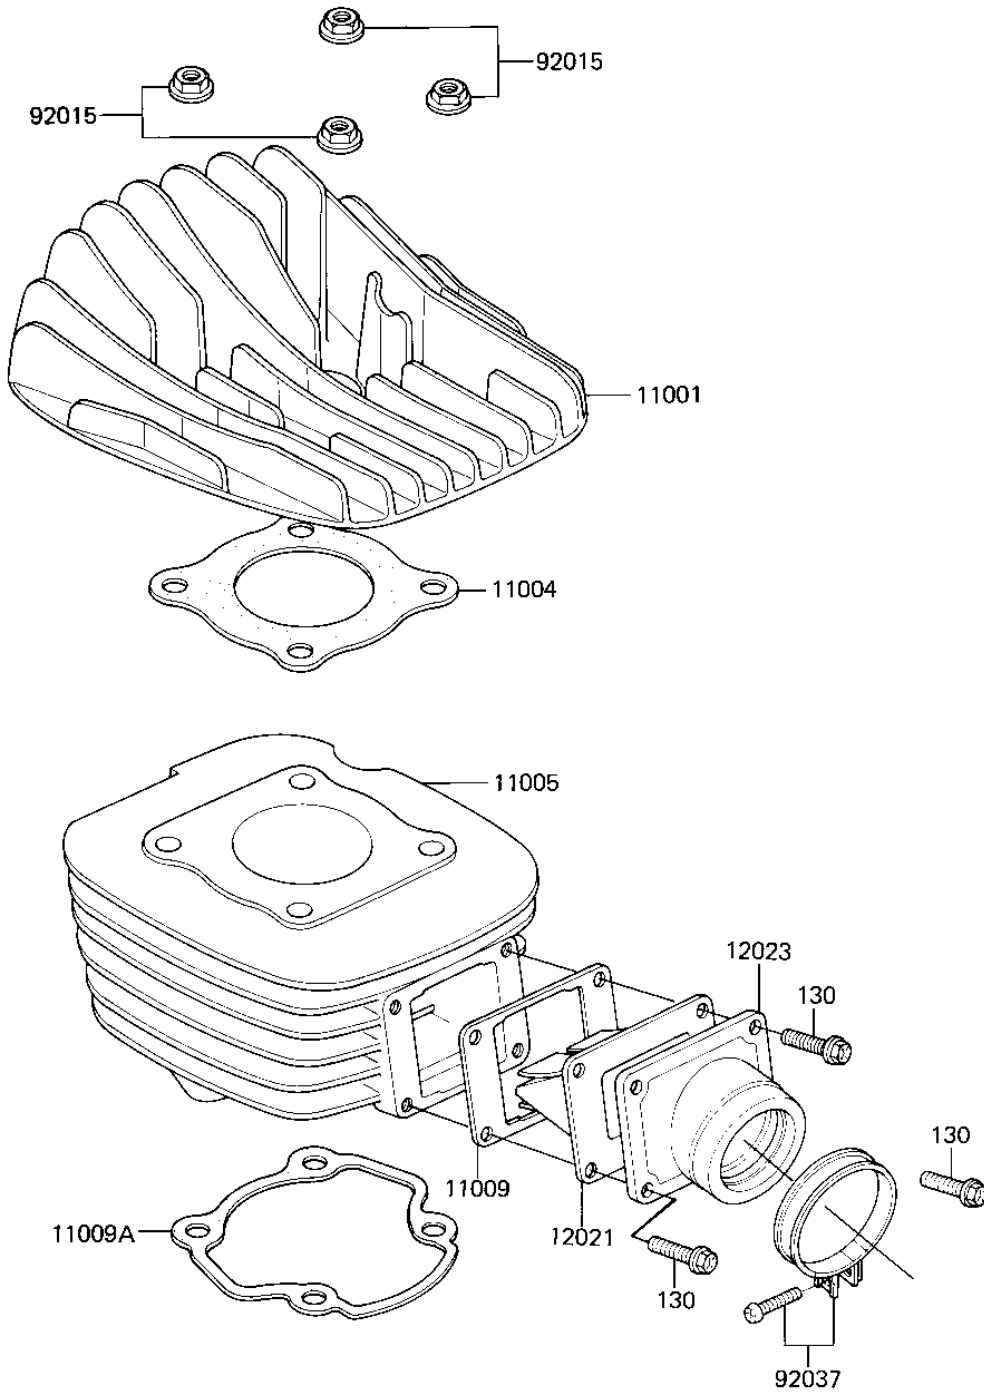

1981 KX80 PARTS DIAGRAM

CYLINDER HEAD/CYLINDER/REED VALVE ('82 K)

E1111-0056

1981 KX80 PARTS LIST

CYLINDER HEAD/CYLINDER/REED VALVE ('82 K)

ITEM NAME	PART NUMBER	QUANTITY
HEAD-CYLINDER (Ref # 11001)	11001-1247	1
GASKET,CYLINDER HEAD (Ref # 11004)	11004-1031	1
CYLINDER-ENGINE,ELECT (Ref # 11005)	11005-1154	1
GASKET,REED VALVE (Ref # 11009)	11009-1109	1
GASKET,CYLINDER BASE (Ref # 11009A)	11009-1257	1
VALVE-ASSY-REED (Ref # 12021)	12021-1013	1
HOLDER-VALVE-REED (Ref # 12023)	12023-1020	1
NUT,8M/M (Ref # 92015)	92015-1014	4
CLAMP (Ref # 92037)	92037-1172	1
BOLT,FLANGED,6X20 (Ref # 130)	130G0620	4