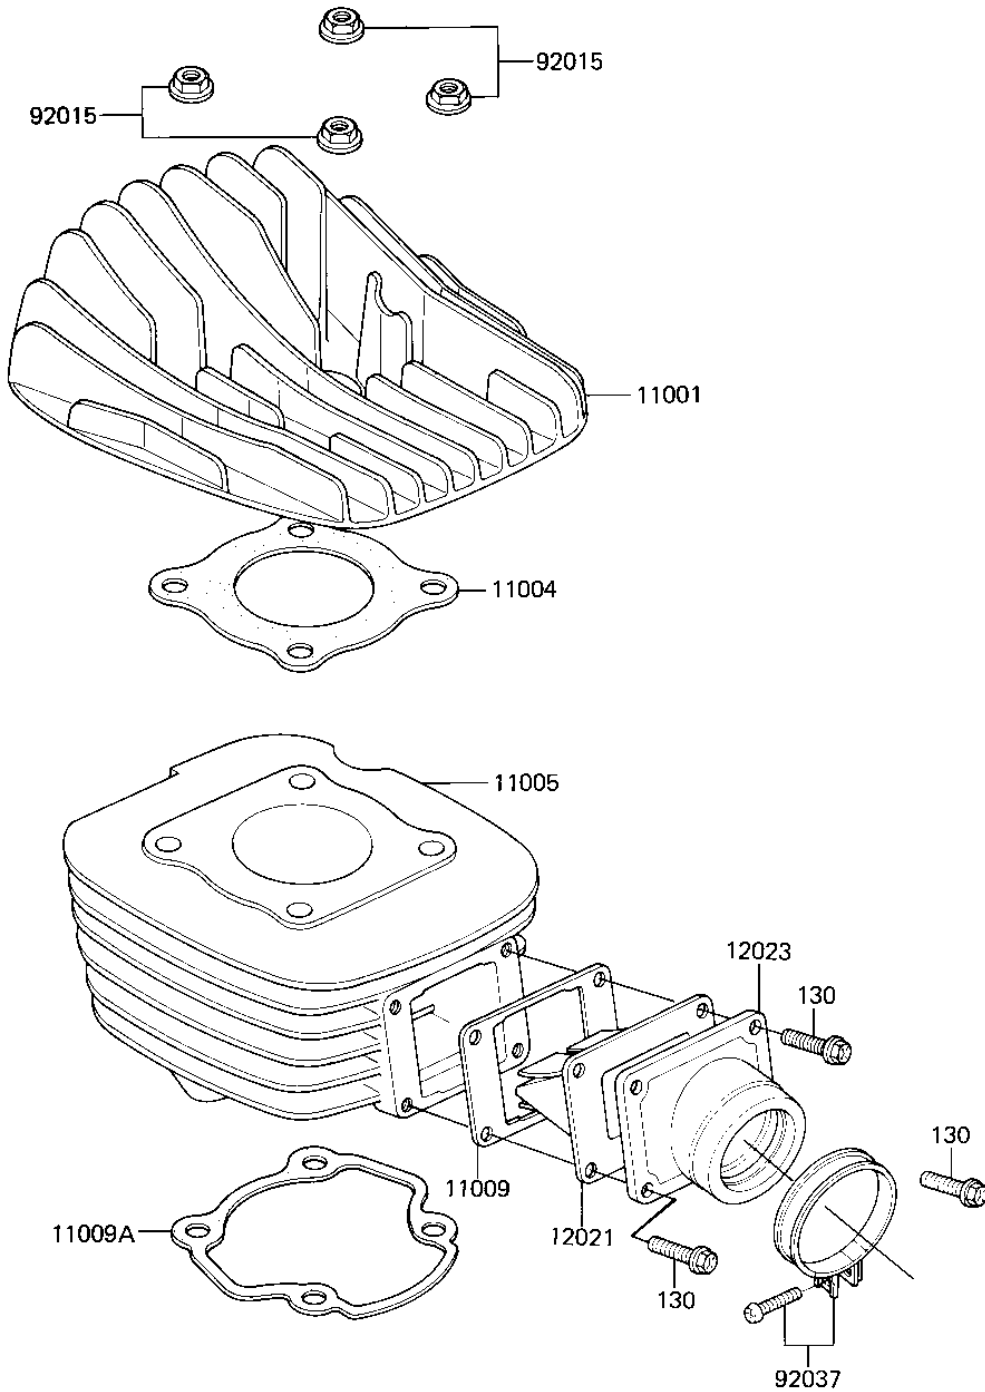

1982 KX80 PARTS DIAGRAM

CYLINDER HEAD/CYLINDER/REED VALVE ('82 K)

E1111-0056

1982 KX80 PARTS LIST

CYLINDER HEAD/CYLINDER/REED VALVE ('82 K

ITEM NAME	PART NUMBER	QUANTITY
HEAD-CYLINDER (Ref # 11001)	11001-1247	1
GASKET,CYLINDER HEAD (Ref # 11004)	11004-1031	1
CYLINDER-ENGINE,ELECT (Ref # 11005)	11005-1154	1
GASKET,REED VALVE (Ref # 11009)	11009-1109	1
GASKET,CYLINDER BASE (Ref # 11009A)	11009-1257	1
VALVE-ASSY-REED (Ref # 12021)	12021-1013	1
HOLDER-VALVE-REED (Ref # 12023)	12023-1020	1
NUT,8M/M (Ref # 92015)	92015-1014	4
CLAMP (Ref # 92037)	92037-1172	1
BOLT,FLANGED,6X20 (Ref # 130)	130G0620	4