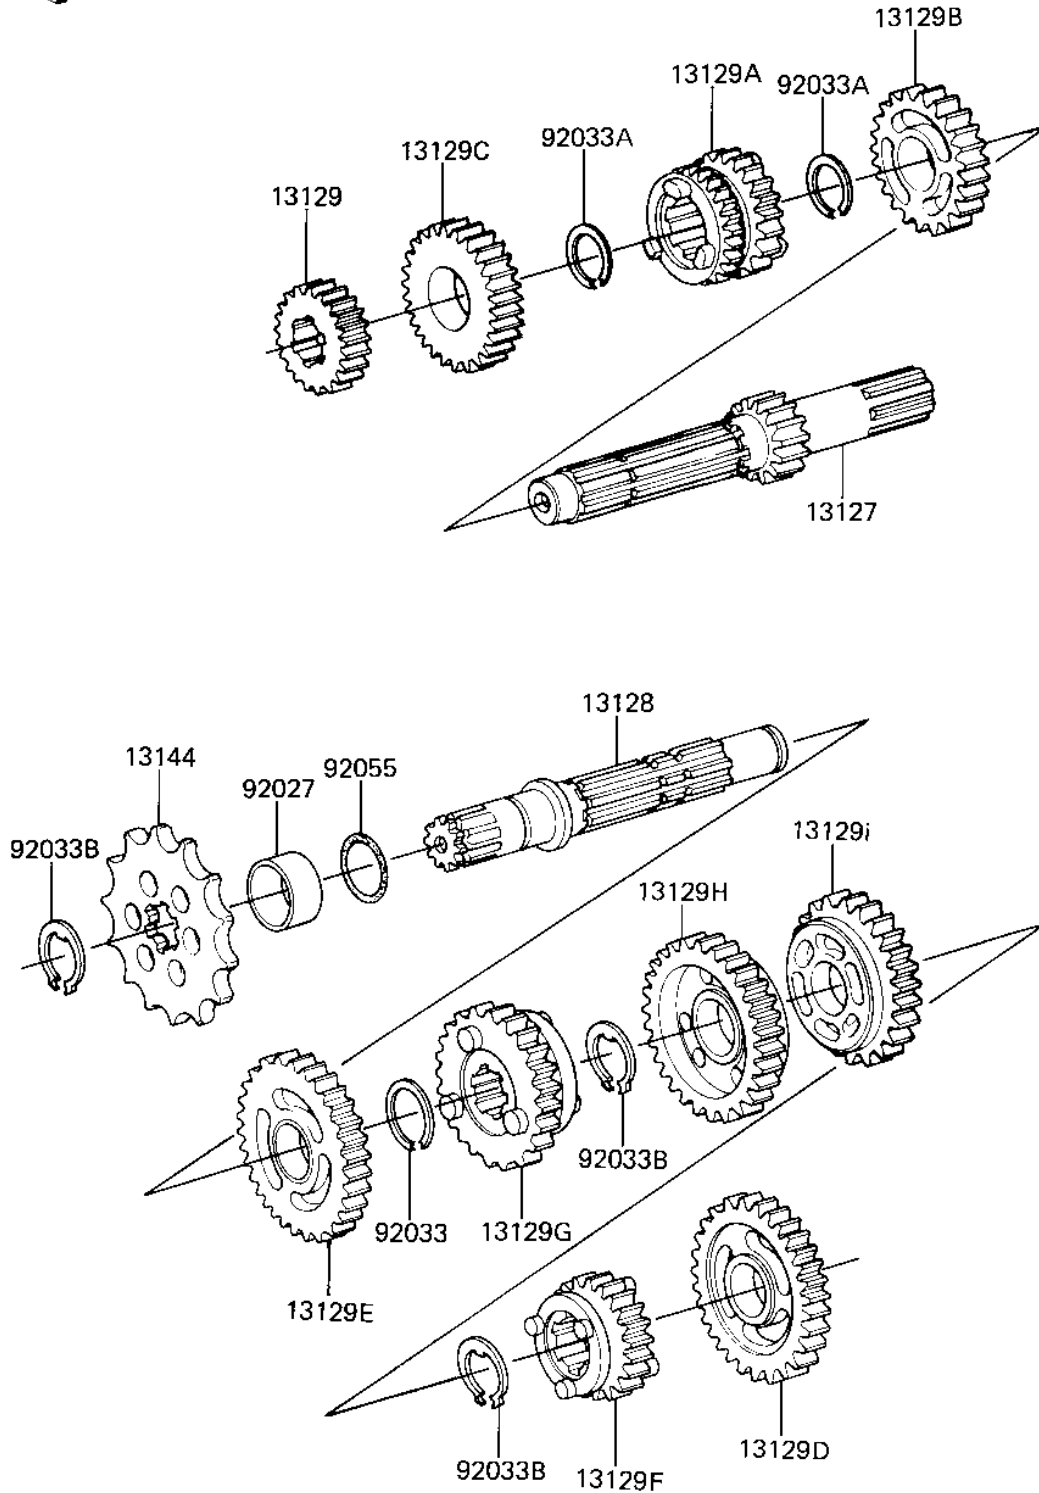

1982 KX80 PARTS DIAGRAM

TRANSMISSION ('82 KX80-C2)

E1361-0052

1982 KX80 PARTS LIST

TRANSMISSION ('82 KX80-C2)

ITEM NAME	PART NUMBER	QUANTITY
LOW GEAR,13T (Ref # 13127)	13127-1032	1
SHAFT,OUTPUT (Ref # 13128)	13128-1028	1
2ND GEAR,16T (Ref # 13129)	13129-1215	1
GEAR,INPUT,3RD&4TH (Ref # 13129A)	13129-1378	1
5TH GEAR,23T (Ref # 13129B)	13129-1217	1
TOP GEAR,24T (Ref # 13129C)	13129-1218	1
LOW GEAR,37T (Ref # 13129D)	13129-1219	1
2ND GEAR,34T (Ref # 13129E)	13129-1220	1
5TH GEAR,28T (Ref # 13129F)	13129-1223	1
GEAR,OUTPUT,TOP,26T (Ref # 13129G)	13129-1339	1
GEAR,OUTPUT,3RD,31T (Ref # 13129H)	13129-1377	1
GEAR,OUTPUT,4TH,30T (Ref # 13129I)	13129-1315	1
SPROCKET,ENGINE,14T (Ref # 13144)	13144-1022	1
COLLAR,ENG SPROCKET (Ref # 92027)	92027-1077	1
CIRCLIP,18MM (Ref # 92033)	92033-029	1
RING,SNAP (Ref # 92033A)	92033-1060	2
RING-SNAP,18MM (Ref # 92033B)	92033-1079	3
"O" RING (Ref # 92055)	92055-022	1