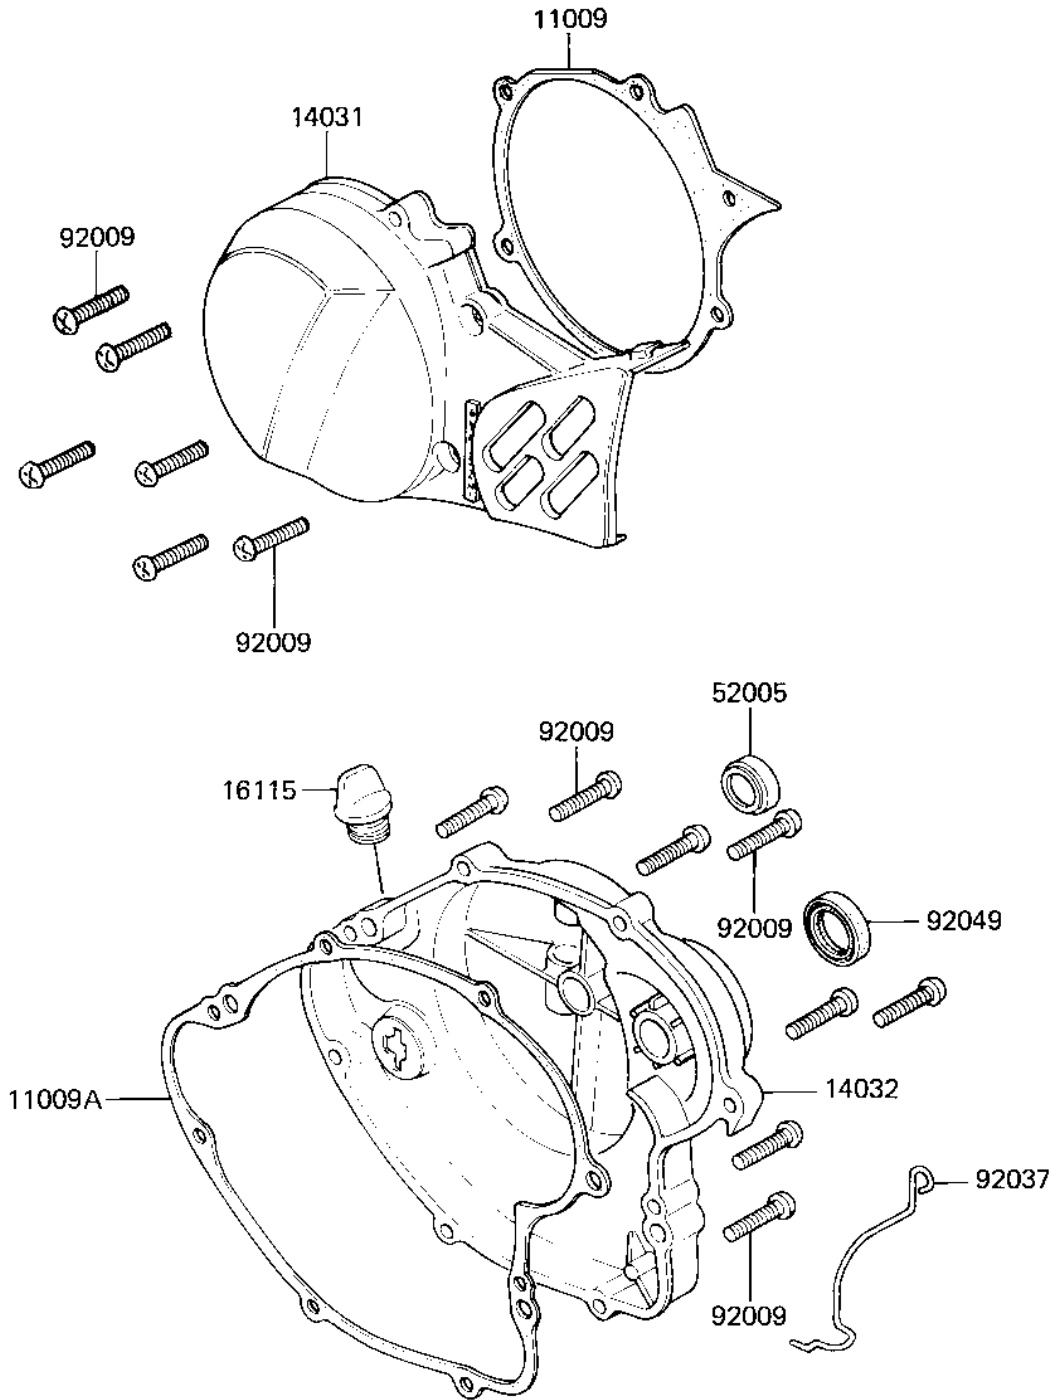

# 1982 KX80 PARTS DIAGRAM

ENGINE COVERS ('82 KX80-C2)

E1431-0056

# 1982 KX80 PARTS LIST

## ENGINE COVERS ('82 KX80-C2)

ITEM NAME	PART NUMBER	QUANTITY
GASKET,GENERATOR COVE (Ref # 11009)	11009-1974	1
GASKET,CLUTCH COVER (Ref # 11009A)	11009-1976	1
COVER-GENERATOR (Ref # 14031)	14031-1185	1
COVER-CLUTCH (Ref # 14032)	14032-5013	1
FILLER,OIL (Ref # 16115)	16115-018	1
GAUGE,OIL LEVEL (Ref # 52005)	52005-1005	1
SCREW-PAN-CROS,6X25,B (Ref # 92009)	220C0625	14
CLAMP (Ref # 92037)	92037-1236	1
OIL SEAL SB16244 (Ref # 92049)	92049-002	1