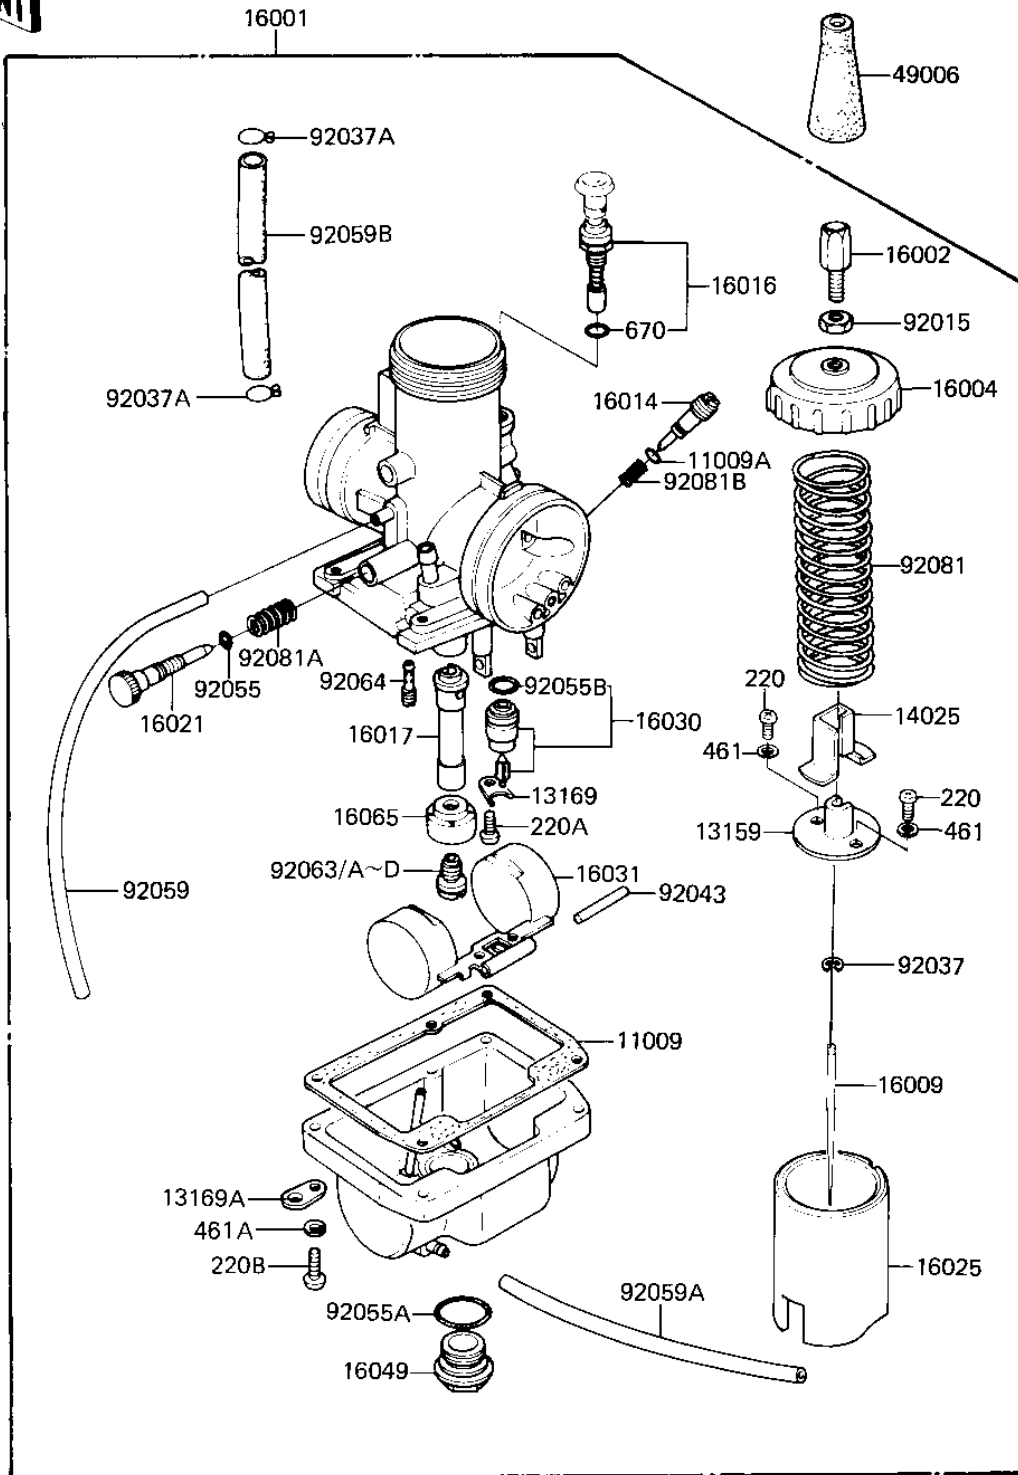

1982 KX80 PARTS DIAGRAM

CARBURETOR

E1611-0056