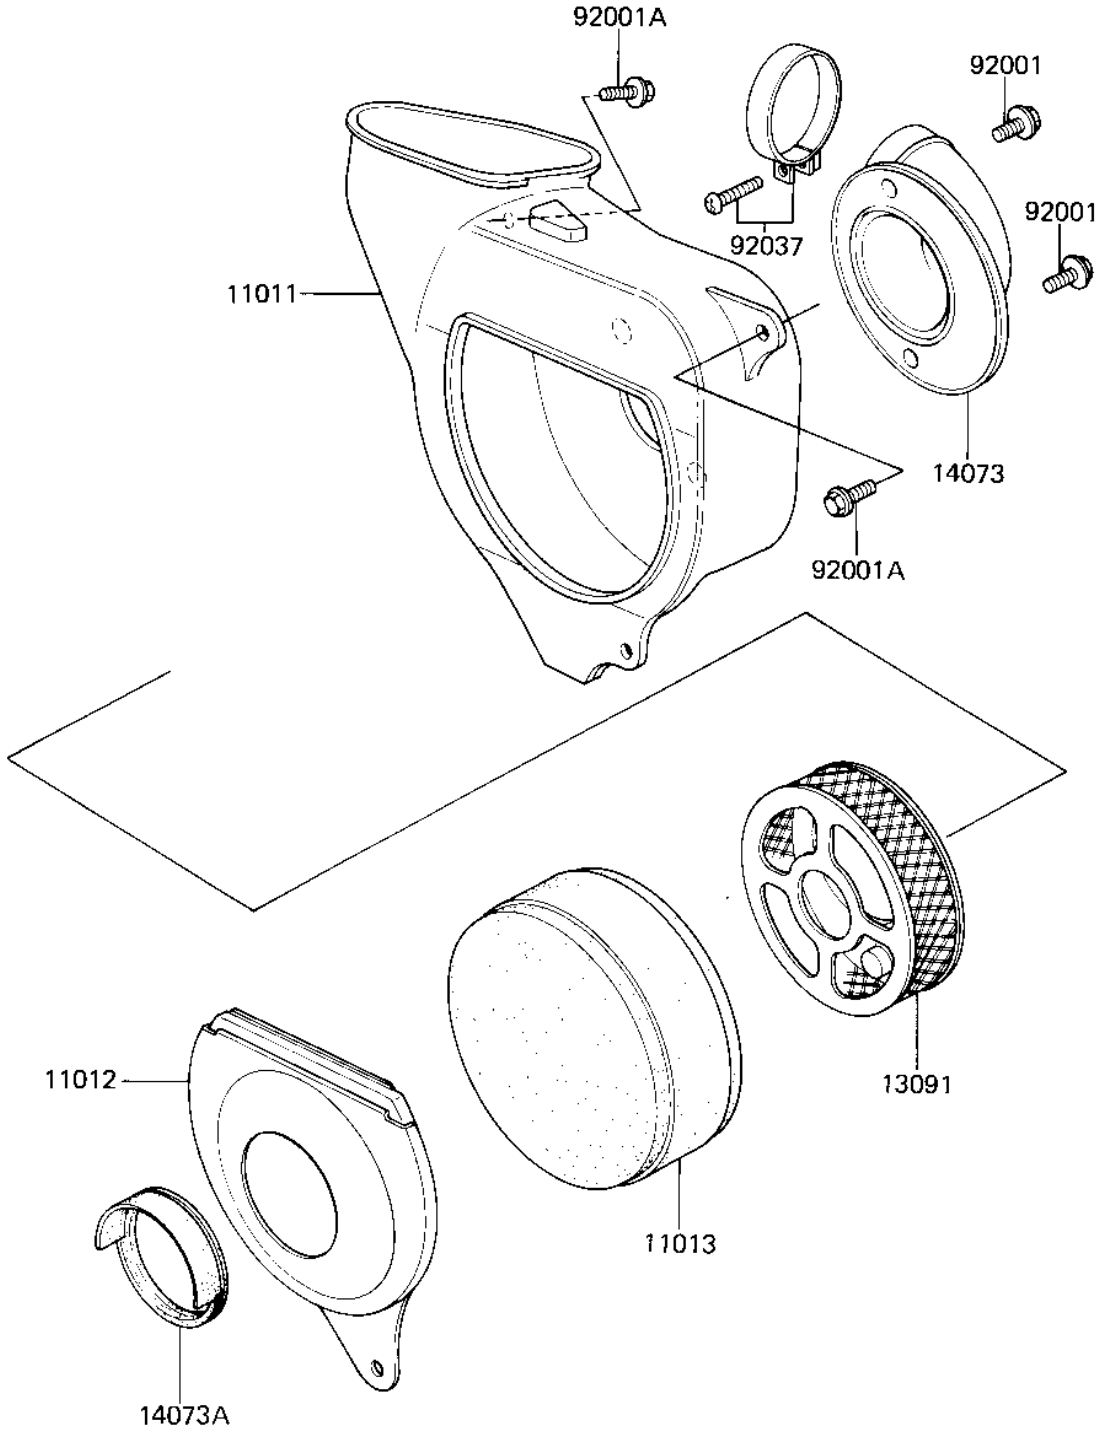

1982 KX80 PARTS DIAGRAM

AIR CLEANER (82 KX80-C2)

E1130-0059

1982 KX80 PARTS LIST

AIR CLEANER ('82 KX80-C2)

ITEM NAME	PART NUMBER	QUANTITY
CASE-AIR FILTER (Ref # 11011)	11011-1091	1
CAP,AIR FILTER (Ref # 11012)	11012-1217	1
ELEMENT,AIR CLNR (Ref # 11013)	11013-1056	1
HOLDER,ELEMENT (Ref # 13091)	13091-1126	1
DUCT,AIR FILTER (Ref # 14073)	14073-1071	1
DUCT,AIR FILTER (Ref # 14073A)	14073-1076	1
BOLT,W/WASHER,6X10 (Ref # 92001)	92001-1515	2
BOLT,W/WASHER,6X12 (Ref # 92001A)	92001-1516	2
CLAMP,CARBURETOR HOLD (Ref # 92037)	92037-1484	1