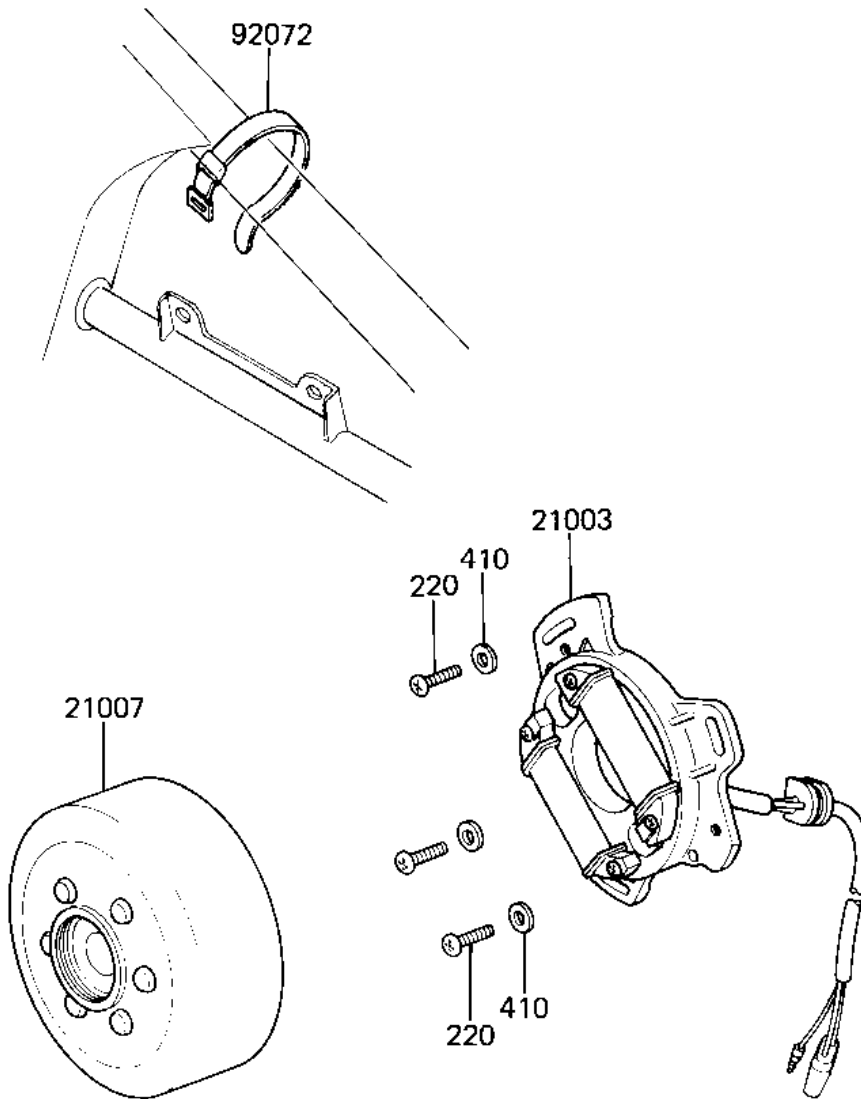

# 1982 KX80 PARTS DIAGRAM

GENERATOR

E1810-0041

# 1982 KX80 PARTS LIST

## GENERATOR

| ITEM NAME                         | PART NUMBER | QUANTITY |
|-----------------------------------|-------------|----------|
| STATOR ASSY (Ref # 21003)         | 21003-1042  | 1        |
| FLYWHEEL,MAGNETO (Ref # 21007)    | 21007-1038  | 1        |
| BAND,WIRING HARNESS (Ref # 92072) | 92072-056   | 1        |
| SCREW-PAN-CROS (Ref # 220)        | 220B0514    | 3        |
| WASHER PLAIN 5MM (Ref # 410)      | 410B0500    | 3        |