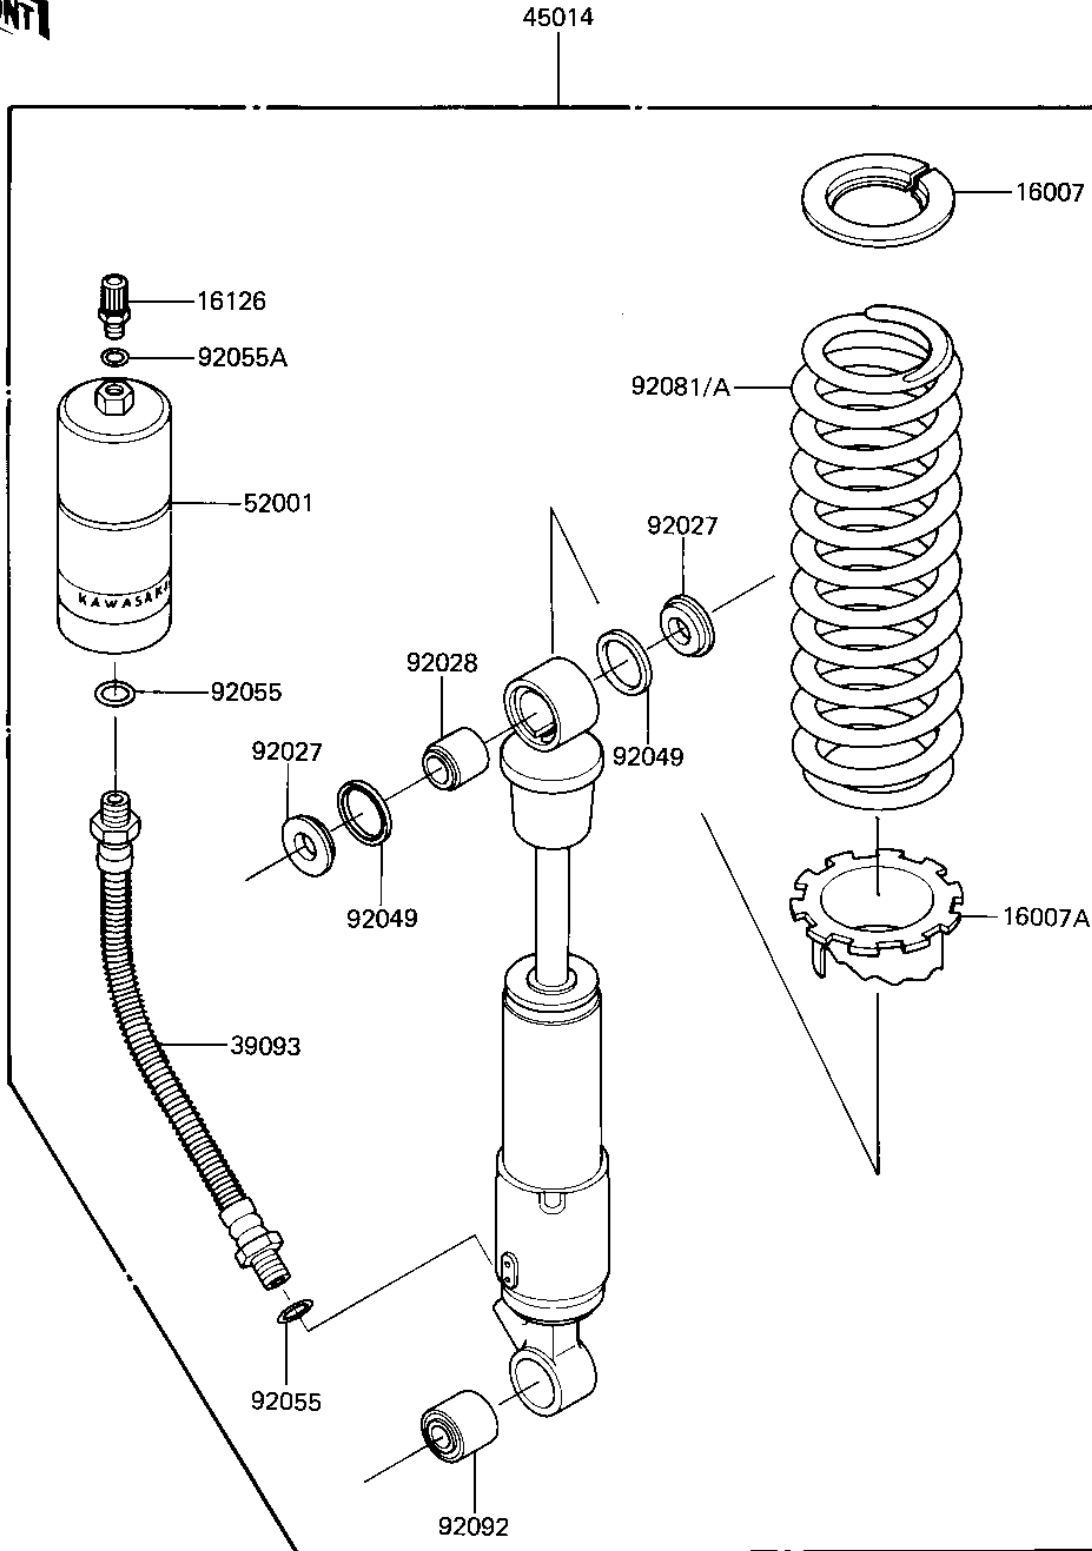

# 1982 KX80 PARTS DIAGRAM

SHOCK ABSORBER (-F/NO.007283)

F2280-0003

# 1982 KX80 PARTS LIST

SHOCK ABSORBER (-F/NO.007283)

ITEM NAME	PART NUMBER	QUANTITY
SEAT-SPRING,REAR SHOC (Ref # 16007)	16007-1032	1
SEAT-SPRING,REAR SHOC (Ref # 16007A)	16007-1033	1
VALVE,REARSHOCK (Ref # 16126)	16126-1045	1
PIPE-COMP-SUSP (Ref # 39093)	39093-1080	1
SHOCK ABSBR RR (Ref # 45014)	45014-1180	1
TANK-OIL,REARSHOCK (Ref # 52001)	52001-1015	1
COLLAR,REAR SHOCK (Ref # 92027)	92027-1418	2
BUSHING,REAR SHOCK (Ref # 92028)	92028-1143	1
SEAL-OIL,REAR SHOCK (Ref # 92049)	92049-1086	2
"0" RING (Ref # 92055)	92055-1099	2
RING-0 (Ref # 92055A)	92055-1133	1
SPRING,REAR SHOCK,HEA (Ref # 92081)	92081-1407	1
SPRING REARSHOCK (Ref # 92081A)	92081-1478	1
BUSHING-RUBBER,SHOCKA (Ref # 92092)	92092-1016	1