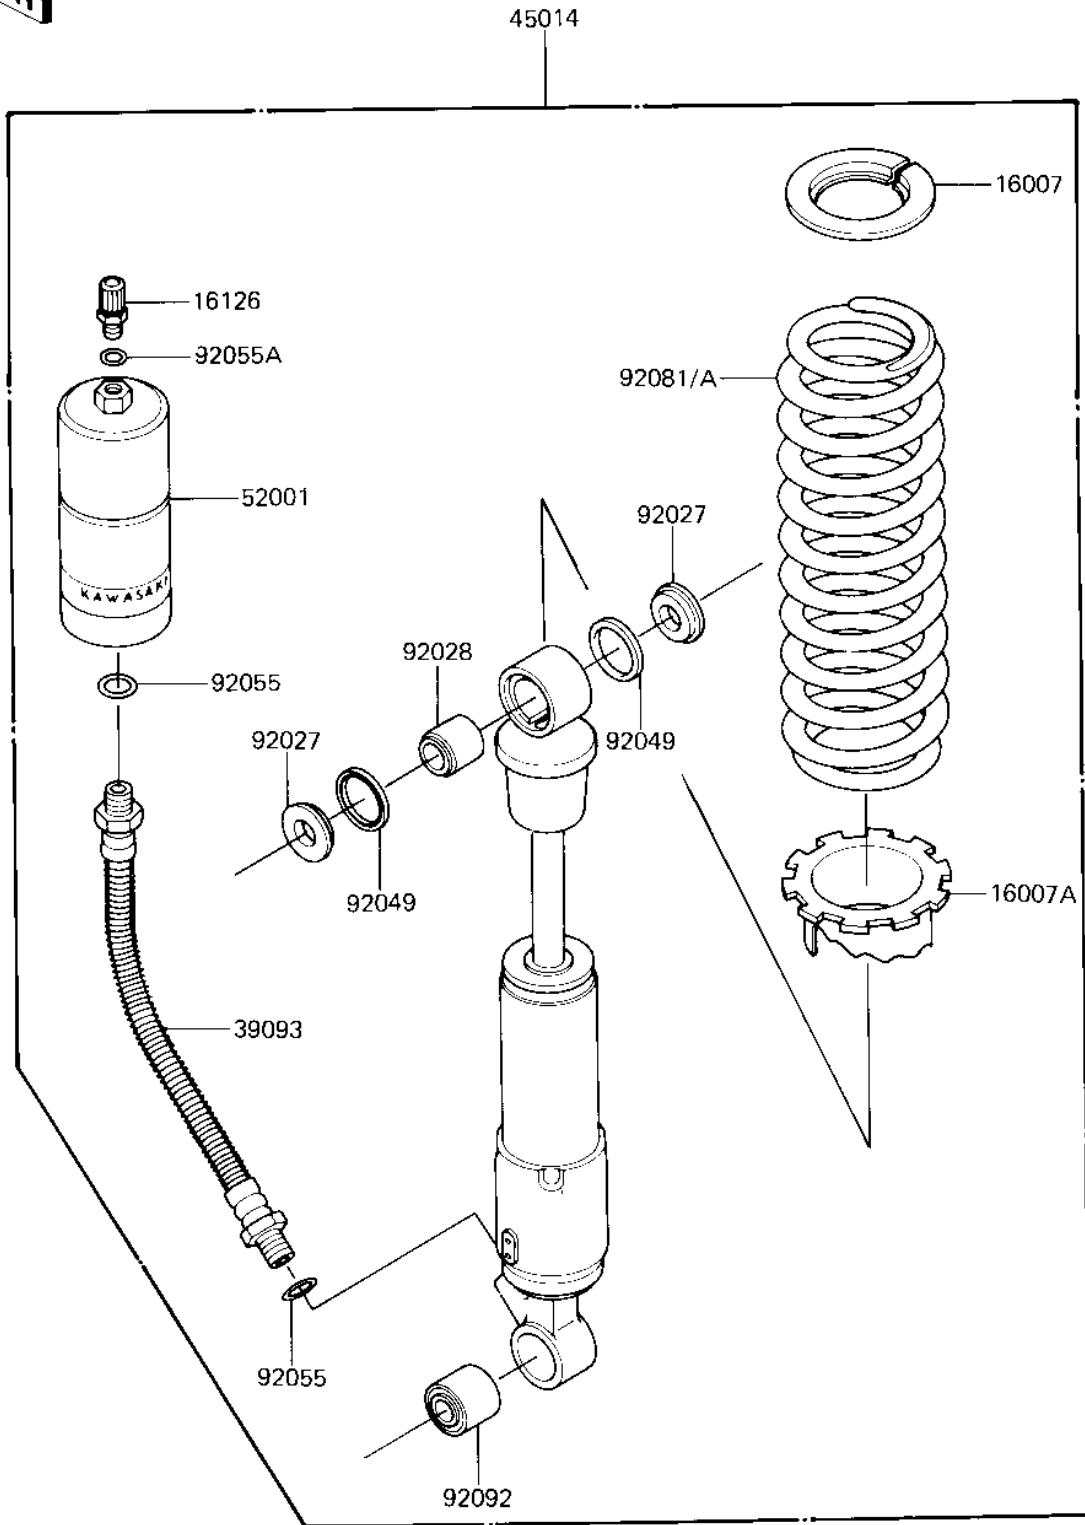

1982 KX80 PARTS DIAGRAM

SHOCK ABSORBER (F/NO.007284-)

F2280-0003

1982 KX80 PARTS LIST

SHOCK ABSORBER (F/NO.007284-)

ITEM NAME	PART NUMBER	QUANTITY
SEAT-SPRING,REAR SHOC (Ref # 16007)	16007-1032	1
SEAT-SPRING,REAR SHOC (Ref # 16007A)	16007-1033	1
VALVE,REARSHOCK (Ref # 16126)	16126-1045	1
PIPE-COMP-SUSP (Ref # 39093)	39093-1080	1
SHOCK ABSBR RR (Ref # 45014)	45014-1180	1
TANK-OIL,REARSHOCK (Ref # 52001)	52001-1015	1
COLLAR,REAR SHOCK (Ref # 92027)	92027-1418	2
BUSHING,REAR SHOCK (Ref # 92028)	92028-1143	1
SEAL-OIL,REAR SHOCK (Ref # 92049)	92049-1086	2
"O" RING (Ref # 92055)	92055-1099	2
RING-0 (Ref # 92055A)	92055-1133	1
SPRING,REAR SHOCK,HEA (Ref # 92081)	92081-1407	1
SPRING REARSHOCK (Ref # 92081A)	92081-1478	1
BUSHING-RUBBER,SHOCKA (Ref # 92092)	92092-1016	1