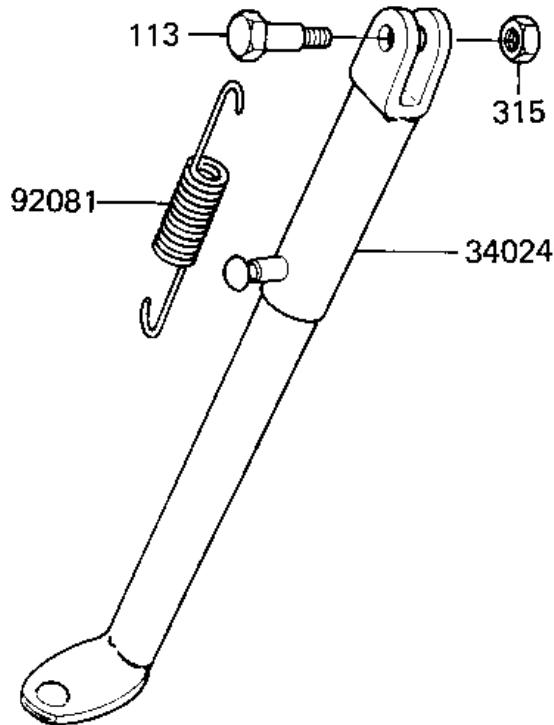

1982 KX80 PARTS DIAGRAM

STAND

F2190-0061

1982 KX80 PARTS LIST

STAND

ITEM NAME	PART NUMBER	QUANTITY
STAND-SIDE (Ref # 34024)	34024-1053	1
SPRING,SIDE STAND (Ref # 92081)	34025-005	1
BOLT-UPSET,10X30 (Ref # 113)	112G1030	1
NUT 10MM (Ref # 315)	315B1000	1