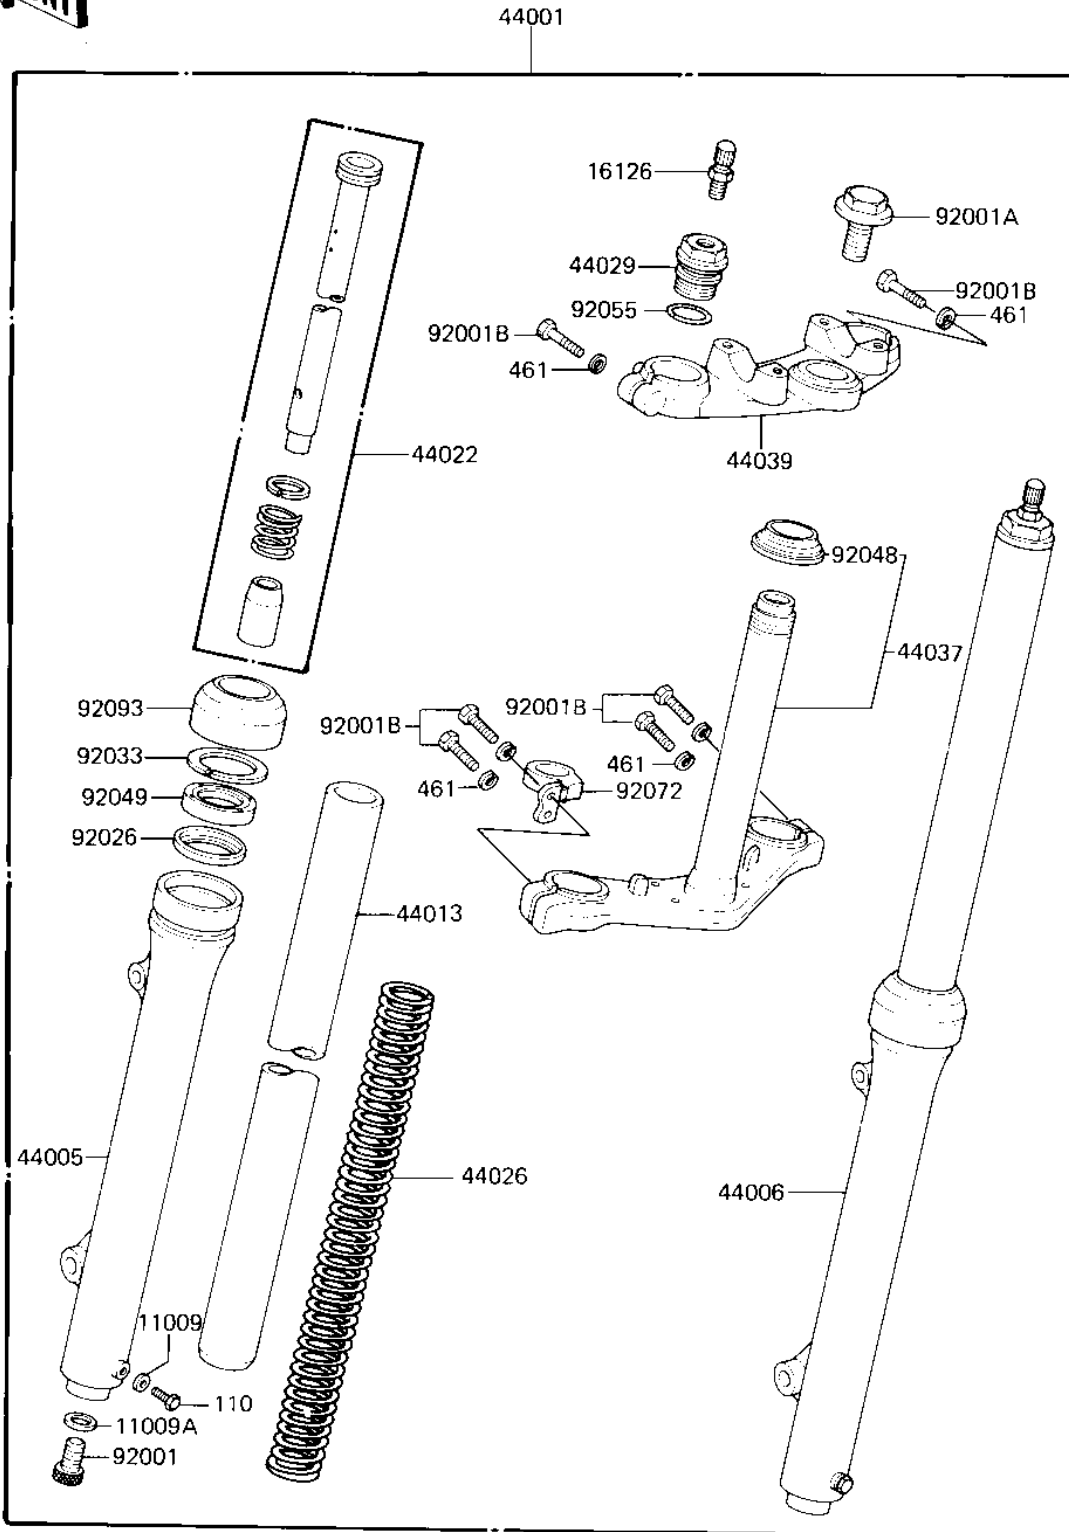

1981 KX80 PARTS DIAGRAM

FRONT FORK (F/NO.007514-)

F2340-0144

1981 KX80 PARTS LIST

FRONT FORK (F/NO.007514-)

ITEM NAME	PART NUMBER	QUANTITY
GASKET,DRAIN PLUG (Ref # 11009)	44045-047	2
GASKET,FORK CYL BOLT (Ref # 11009A)	44045-051	2
VALVE,AIR (Ref # 16126)	16126-1041	2
FORK-FRONT (Ref # 44001)	44001-1360	1
TUBE,LH,FORK OUTER (Ref # 44005)	44005-1092	1
TUBE,RH,FORK OUTER (Ref # 44006)	44006-1086	1
PIPE-FORK INNER (Ref # 44013)	44013-1083	2
CYLINDER-FORK (Ref # 44022)	44022-1081	2
SPRING FRONT FORK (Ref # 44026)	44026-1149	2
SEAT-FORK SPRING (Ref # 44029)	44029-1032	2
HOLDER-FORK UNDER (Ref # 44037)	44037-1079	1
HOLDER-FORK UPPER (Ref # 44039)	44039-1049	1
BOLT,FORK CYLINDER (Ref # 92001)	44041-078	2
BOLT,STEERING STEM (Ref # 92001A)	92001-1318	1
BOLT,8X35 (Ref # 92001B)	92001-1643	6
SPACER,FORK OUTER (Ref # 92026)	92026-1099	2
RING-SNAP (Ref # 92033)	92033-1078	2
CONE STERNG BERG LOW (Ref # 92048)	92047-010	1
SEAL-OIL,FORK OUTER (Ref # 92049)	92049-1080	2
RING-0 (Ref # 92055)	92055-1124	2
BAND (Ref # 92072)	92072-1082	1
SEAL,FORK OUTER (Ref # 92093)	92093-1066	2
BOLT HEX HEAD 6X8 (Ref # 110)	110B0608	2
WASHER SPRING 8MM (Ref # 461)	461F0800	6