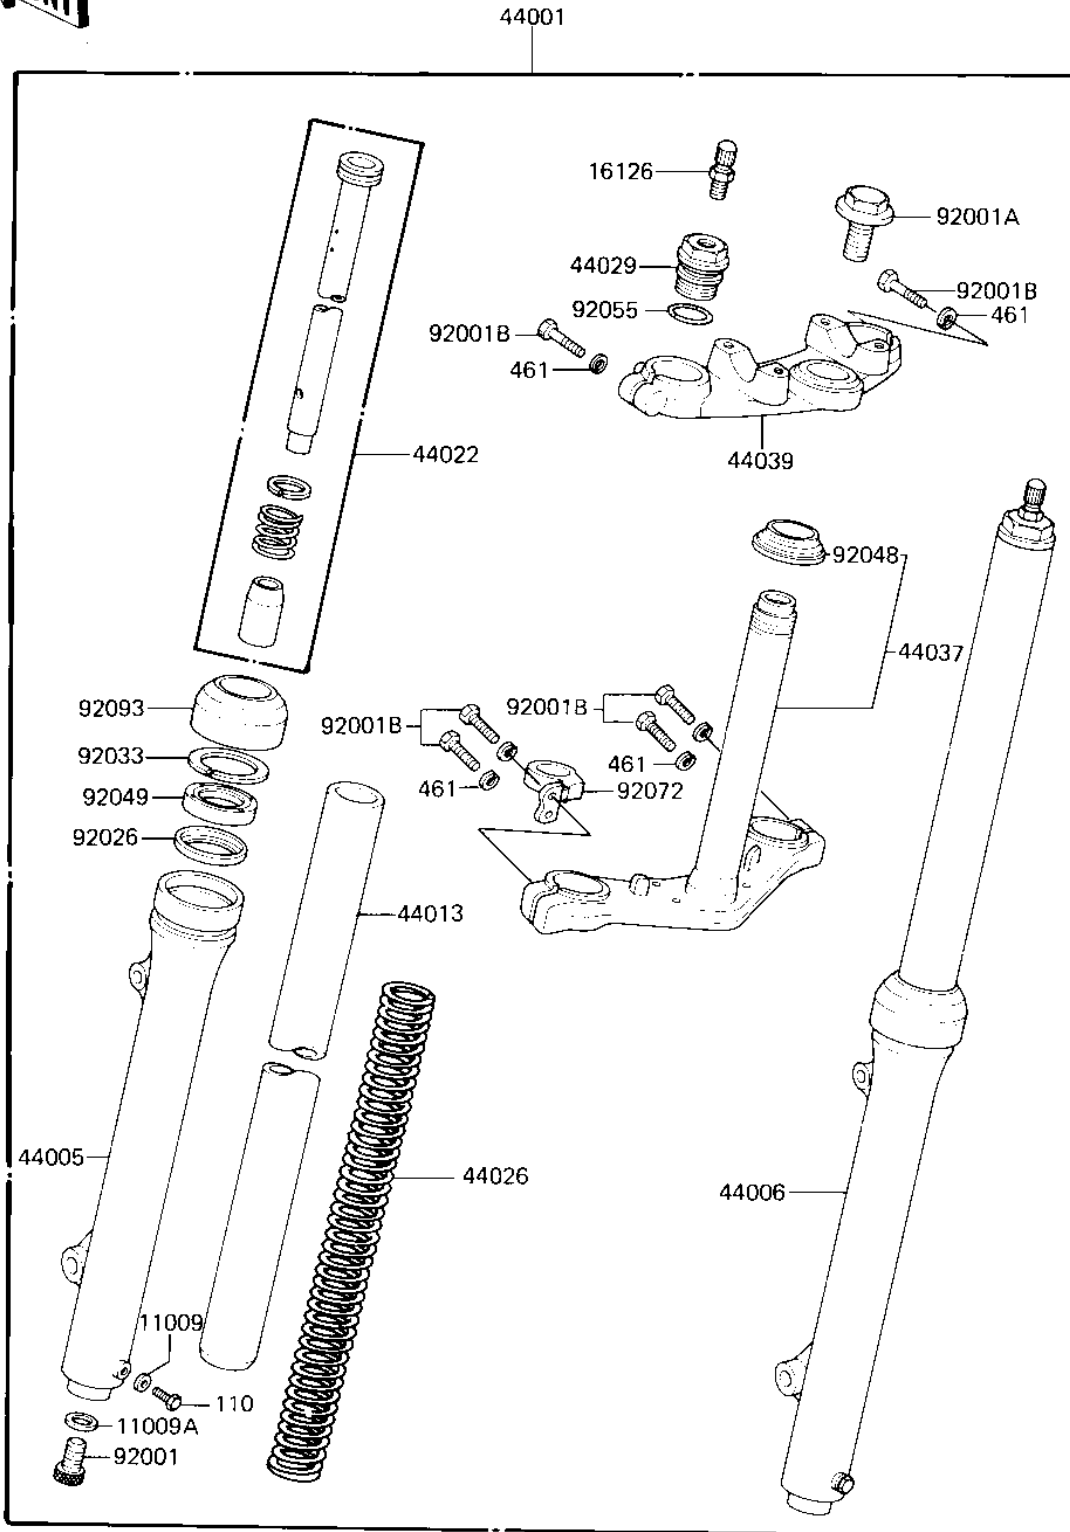

# 1982 KX80 PARTS DIAGRAM

FRONT FORK (F/NO.007514-)

F2340-0144

# 1982 KX80 PARTS LIST

## FRONT FORK (F/NO.007514-)

ITEM NAME	PART NUMBER	QUANTITY
GASKET,DRAIN PLUG (Ref # 11009)	44045-047	2
GASKET,FORK CYL BOLT (Ref # 11009A)	44045-051	2
VALVE,AIR (Ref # 16126)	16126-1041	2
FORK-FRONT (Ref # 44001)	44001-1360	1
TUBE,LH,FORK OUTER (Ref # 44005)	44005-1092	1
TUBE,RH,FORK OUTER (Ref # 44006)	44006-1086	1
PIPE-FORK INNER (Ref # 44013)	44013-1083	2
CYLINDER-FORK (Ref # 44022)	44022-1081	2
SPRING FRONT FORK (Ref # 44026)	44026-1149	2
SEAT-FORK SPRING (Ref # 44029)	44029-1032	2
HOLDER-FORK UNDER (Ref # 44037)	44037-1079	1
HOLDER-FORK UPPER (Ref # 44039)	44039-1049	1
BOLT,FORK CYLINDER (Ref # 92001)	44041-078	2
BOLT,STEERING STEM (Ref # 92001A)	92001-1318	1
BOLT,8X35 (Ref # 92001B)	92001-1643	6
SPACER,FORK OUTER (Ref # 92026)	92026-1099	2
RING-SNAP (Ref # 92033)	92033-1078	2
CONE STERNG BERG LOW (Ref # 92048)	92047-010	1
SEAL-OIL,FORK OUTER (Ref # 92049)	92049-1080	2
RING-0 (Ref # 92055)	92055-1124	2
BAND (Ref # 92072)	92072-1082	1
SEAL,FORK OUTER (Ref # 92093)	92093-1066	2
BOLT HEX HEAD 6X8 (Ref # 110)	110B0608	2
WASHER SPRING 8MM (Ref # 461)	461F0800	6