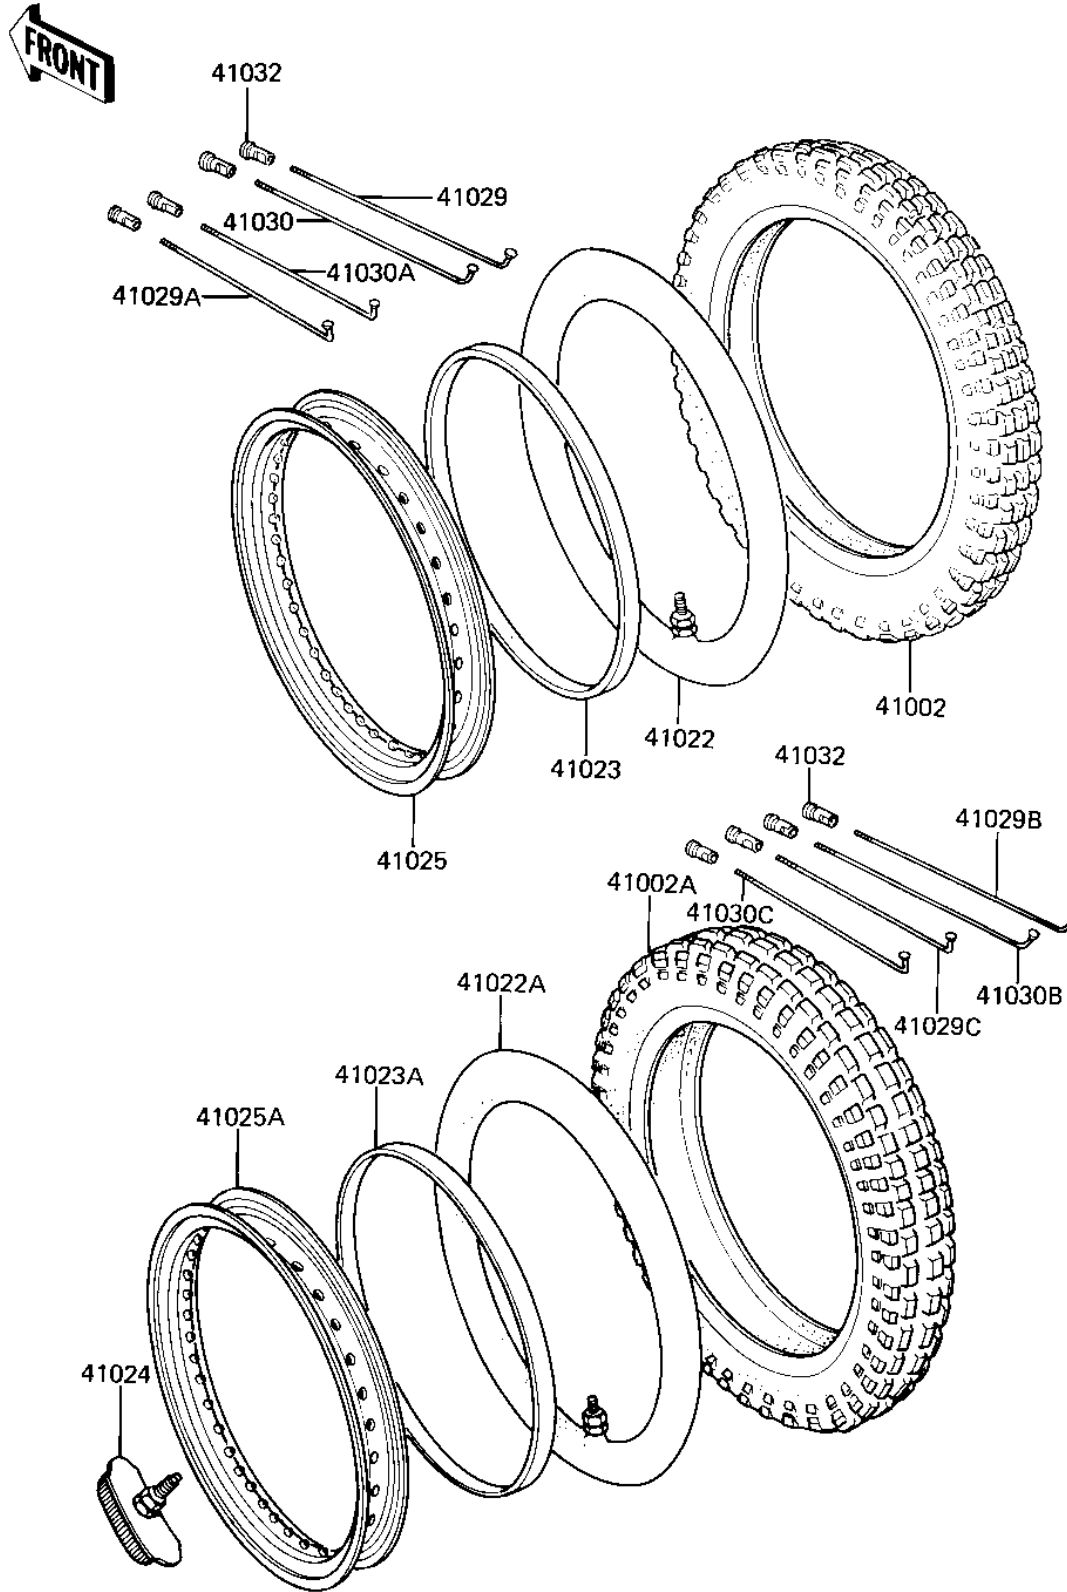

1982 KX80 PARTS DIAGRAM

WHEELS/TIRES ('82 KX80-C2)

F2210-0052

1982 KX80 PARTS LIST

WHEELS/TIRES ('82 KX80-G2)

ITEM NAME	PART NUMBER	QUANTITY
TIRE (Ref # 41002)	41002-1574	1
TUBE,TIRE,2.75-17 (Ref # 41022)	41022-1039	1
TUBE 275/410/425-14 (Ref # 41022A)	41022-042	1
BAND-RIM,FR (Ref # 41023)	41023-1067	1
BAND,RIM,4.10-14 (Ref # 41023A)	41023-1025	1
PROTECTOR,BEAD 1.60A (Ref # 41024)	41024-010	1
RIM,FR,1.40X17 (Ref # 41025)	41025-1068	1
RIM,RR,1.60X14 (Ref # 41025A)	41025-1069	1
SPOKE,FRONT,RH (Ref # 41029)	41029-1041	9
SPOKE,FRONT INNER,LH (Ref # 41029A)	41029-1042	9
SPOKE,REAR,LH (Ref # 41029B)	41029-1043	9
SPOKE,REAR INNER,RH (Ref # 41029C)	41029-1044	9
SPOKE,FRONT,RH (Ref # 41030)	41030-1036	9
SPOK,FRONT OUTER,LH (Ref # 41030A)	41030-1037	9
SPOKE,REAR,LH (Ref # 41030B)	41030-1038	9
SPOKE,REAR OUTER,RH (Ref # 41030C)	41030-1039	9
NIPPLE-SPOKE (Ref # 41032)	41032-1057	72