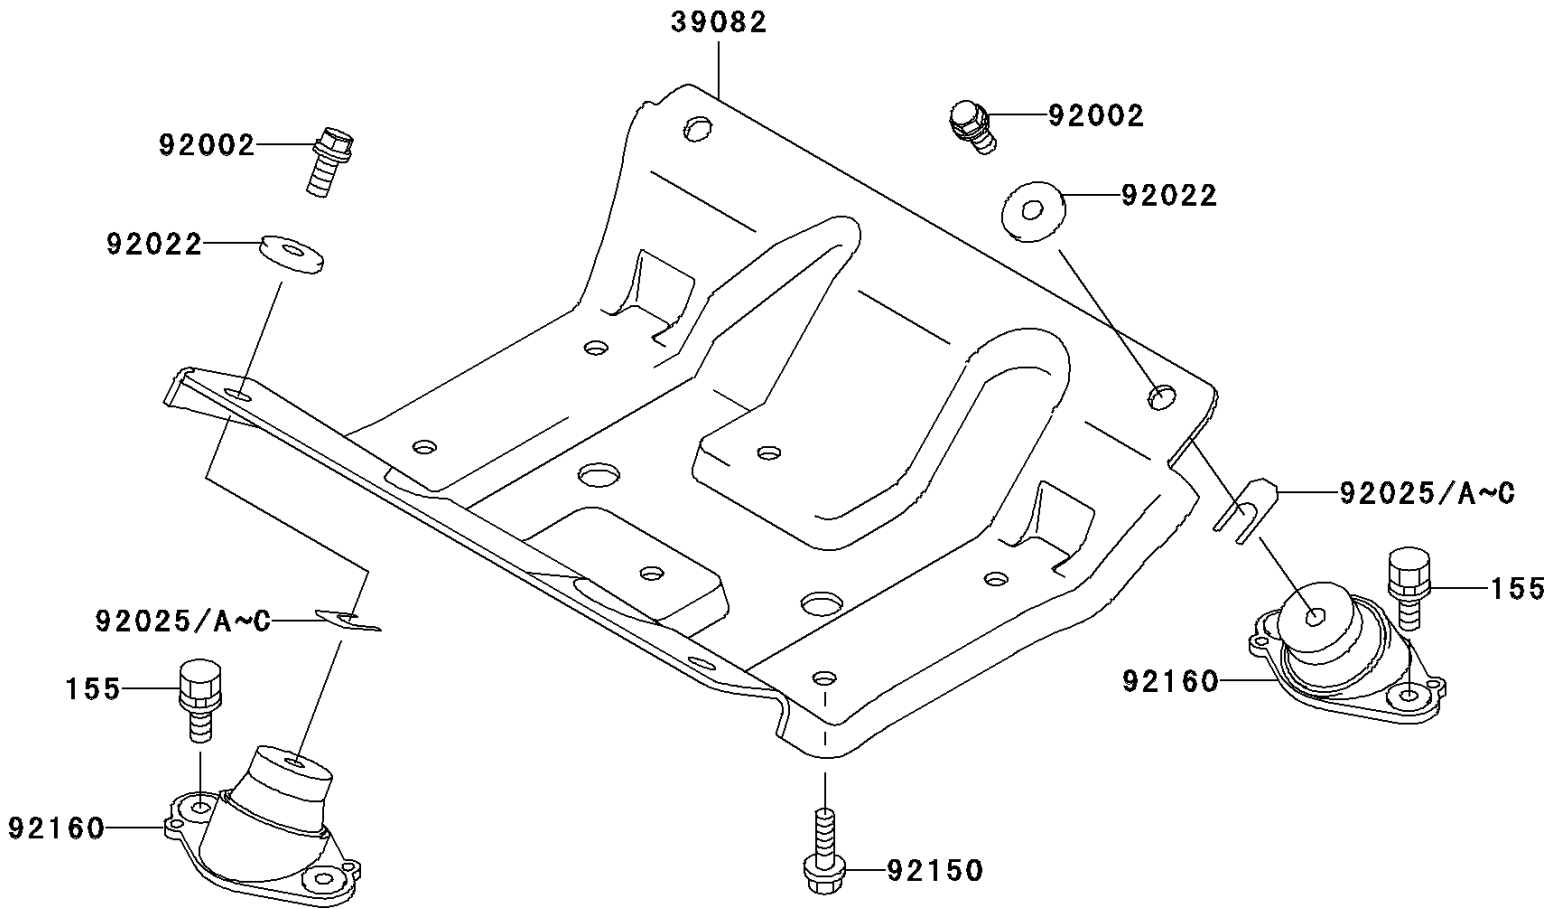

# 2000 1100 STX D.I. PARTS DIAGRAM

Engine Mount

F3144

## 2000 1100 STX D.I. PARTS LIST

### Engine Mount

ITEM NAME	PART NUMBER	QUANTITY
BOLT-WSP-SMALL,8X20 (Ref # 155)	155R0820	8
MOUNT-ENGINE (Ref # 39082)	39082-3710	1
BOLT,10X25 (Ref # 92002)	92002-3770	4
WASHER,32X10.5X4 (Ref # 92022)	92022-3023	4
SHIM,T=0.3MM (Ref # 92025)	92025-3705	AR
SHIM,T=0.5MM (Ref # 92025A)	92025-3706	AR
SHIM,T=1.0MM (Ref # 92025B)	92025-3707	AR
SHIM,T=1.5MM (Ref # 92025C)	92025-3708	AR
BOLT,10X25 (Ref # 92150)	92150-3818	6
DAMPER,ENGINE MOUNT (Ref # 92160)	92160-3838	4