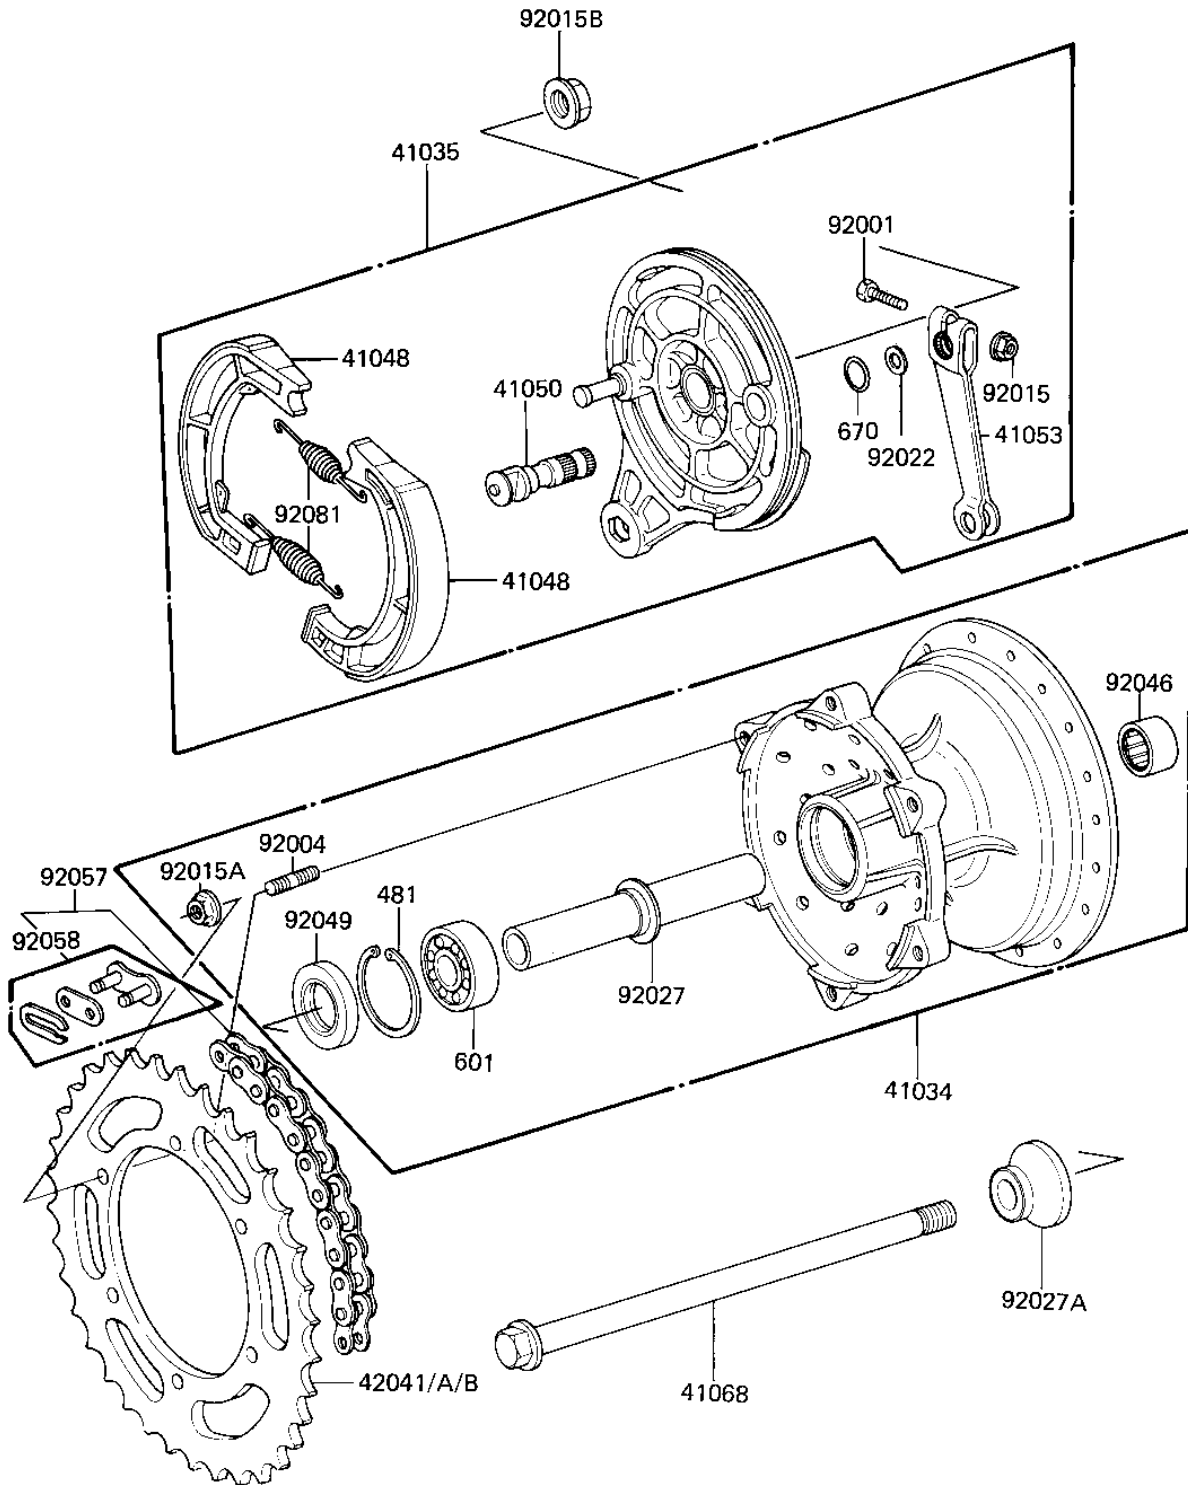

1982 KX80 PARTS DIAGRAM

REAR HUB/BRAKE/CHAIN ('82 KX80-C2)

F2240-0062

1982 KX80 PARTS LIST

REAR HUB/BRAKE/CHAIN ('82 KX80-C2)

ITEM NAME	PART NUMBER	QUANTITY
DRUM-ASSY,RR BRK (Ref # 41034)	41034-1054	1
PANEL-ASY,RR BRK (Ref # 41035)	41035-1084	1
SHOE,BRAKE (Ref # 41048)	41048-1021	2
CAM-BRAKE (Ref # 41050)	41050-1021	1
LEVER,BRAKE CAM,REAR (Ref # 41053)	41053-1010	1
AXLE,REAR,12X211 (Ref # 41068)	41068-1036	1
REAR SPROCKET,48T (Ref # 42041)	42041-1016	1
REAR SPROCKET,50T (Ref # 42041A)	42041-1034	1
REAR SPROCKET,52T (Ref # 42041B)	42041-1035	1
BOLT,HEX HEAD,6X30 (Ref # 92001)	92001-1135	1
STUD,8X17 (Ref # 92004)	92004-1015	6
NUT,6MM (Ref # 92015)	41072-007	1
NUT-8MM (Ref # 92015A)	92015-1022	6
NUT-12MM (Ref # 92015B)	92015-1156	1
WASHER (Ref # 92022)	92022-257	1
COLLAR,L=110 (Ref # 92027)	92027-1379	1
COLLAR,REAR AXLE,LH (Ref # 92027A)	92027-1381	1
BEARING-NEEDLE,RNA491 (Ref # 92046)	92046-1040	1
OIL SEAL SC25376 (Ref # 92049)	92050-013	1
CHAIN ASSY,EK420SHG (Ref # 92057)	92057-1102	1
JOINT,CHAIN (Ref # 92058)	92058-1016	1
SPRING,BRAKE SHOE (Ref # 92081)	92081-1766	2
CIRCLIP.37MM (Ref # 481)	481J3700	1
BEARING BALL #6301 (Ref # 601)	601B6301	1
"O" RING,12MM (Ref # 670)	670B2012	1