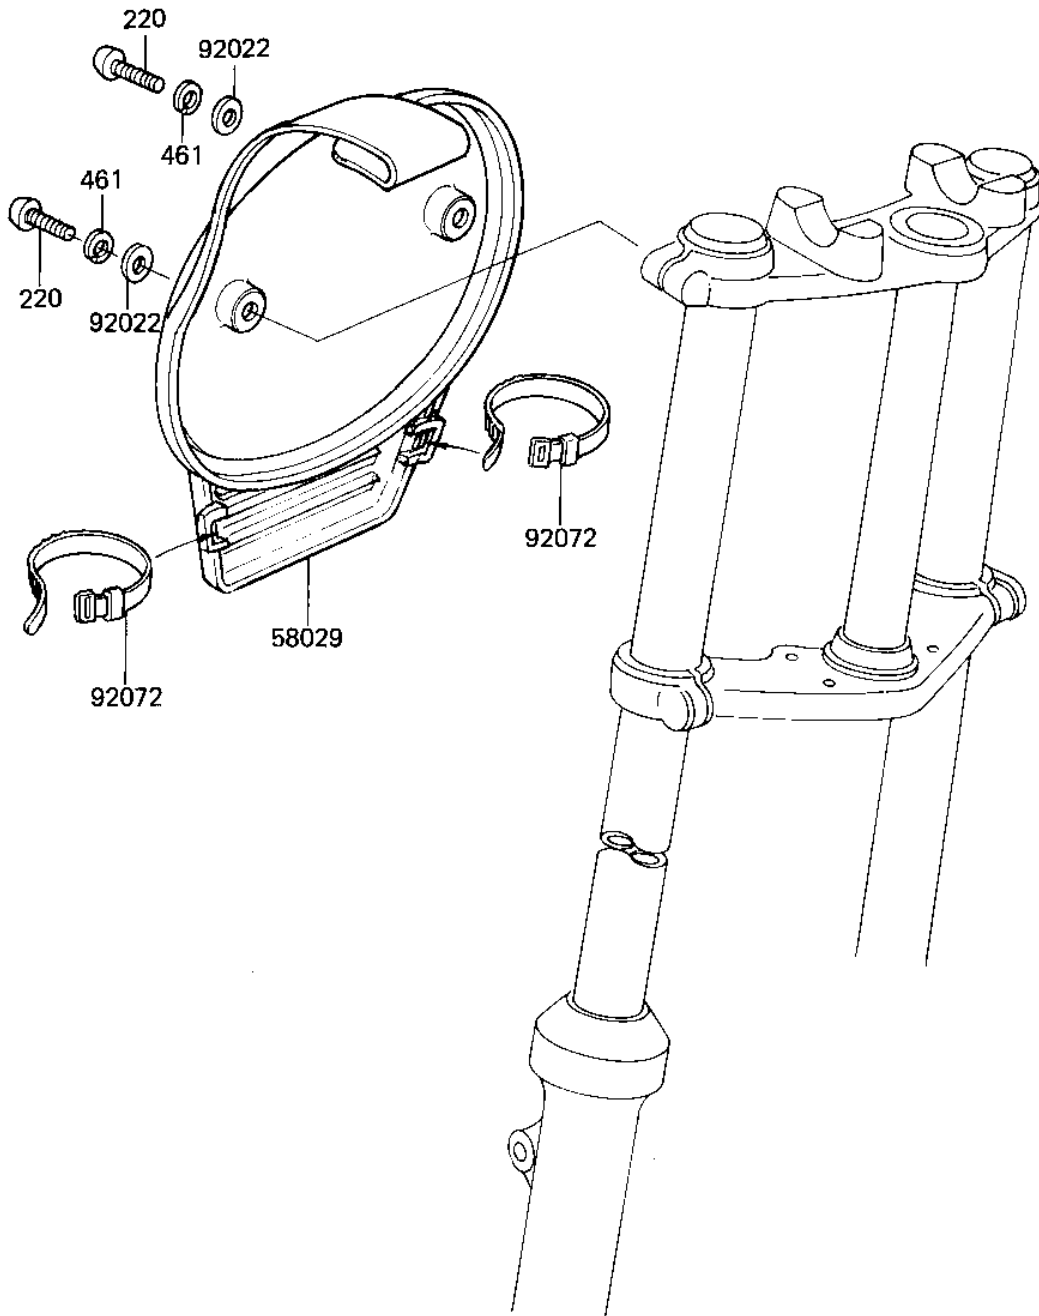

1982 KX80 PARTS DIAGRAM

NUMBER PLATE

F2910-0005

1982 KX80 PARTS LIST

NUMBER PLATE

ITEM NAME	PART NUMBER	QUANTITY
PLATE-NUMBER,L.GREEN (Ref # 58029)	58029-1007-AE	1
WASHER PLAIN (Ref # 92022)	92022-024	2
BAND,MIDDLE (Ref # 92072)	92072-031	2
SCREW PAN HEAD 6X16 (Ref # 220)	220B0616	2
WASHER SPRING 6MM (Ref # 461)	461F0600	2