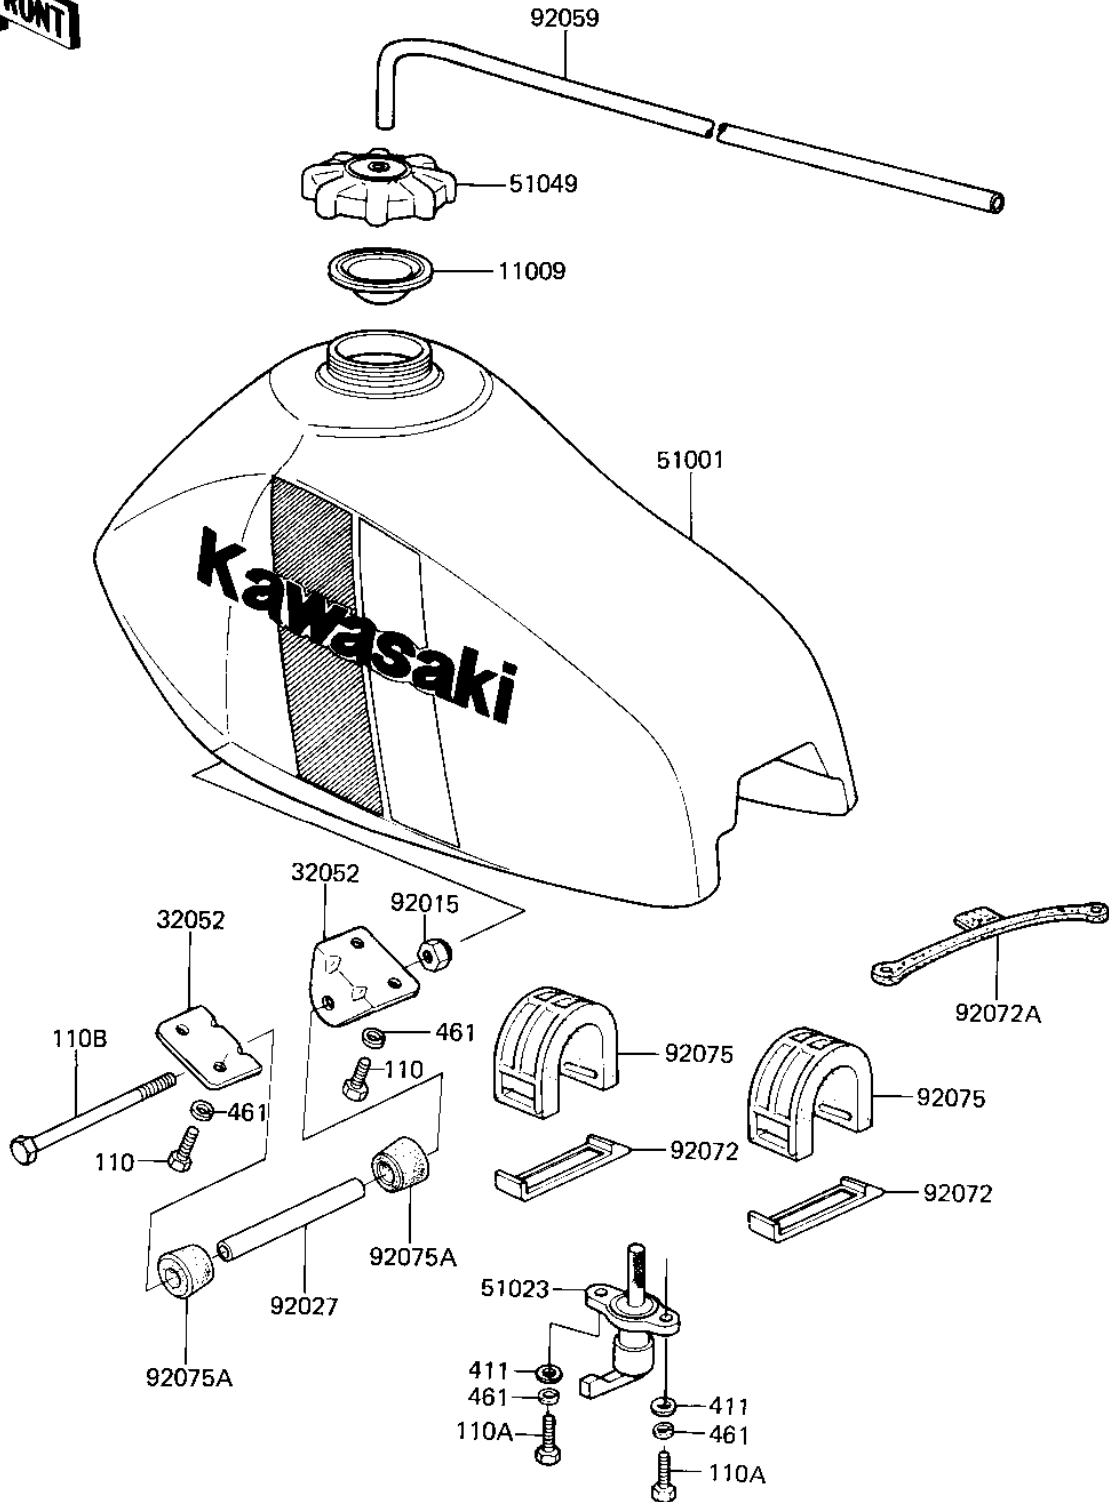

1982 KX80 PARTS DIAGRAM

FUEL TANK ('82 KX80-G2)

F2410-0083

1982 KX80 PARTS LIST

FUEL TANK ('82 KX80-C2)

ITEM NAME	PART NUMBER	QUANTITY
GASKET,FUEL TANK (Ref # 11009)	11009-1452	1
BRACKET,FUEL TANK (Ref # 32052)	32052-1051	2
TANK-FUEL,L.GREEN (Ref # 51001)	51001-1056-6W	1
TAP-ASSY-FUEL (Ref # 51023)	51023-1115	1
CAP-TANK,FUEL (Ref # 51049)	51049-1006	1
NUT (Ref # 92015)	92019-008	1
COLLAR,FUEL TANK (Ref # 92027)	92027-1305	1
TUBE,5X5.6X280 (Ref # 92059)	92059-1109	1
BAND,FUEL TANK (Ref # 92072)	92072-1013	2
BAND,SEAT (Ref # 92072A)	92072-1056	1
DAMPER,FUEL TANK (Ref # 92075)	92075-1151	2
DAMPER,FUEL TANK FITT (Ref # 92075A)	92075-1220	2
BOLT,6X10 (Ref # 110)	112G0610	4
BOLT,6X10 (Ref # 110A)	112G0610	2
BOLT 6X90 (Ref # 110B)	110G0690	1
WASHER PLAIN 6MM (Ref # 411)	411B0600	2
WASHER SPRING 6MM (Ref # 461)	461F0600	6