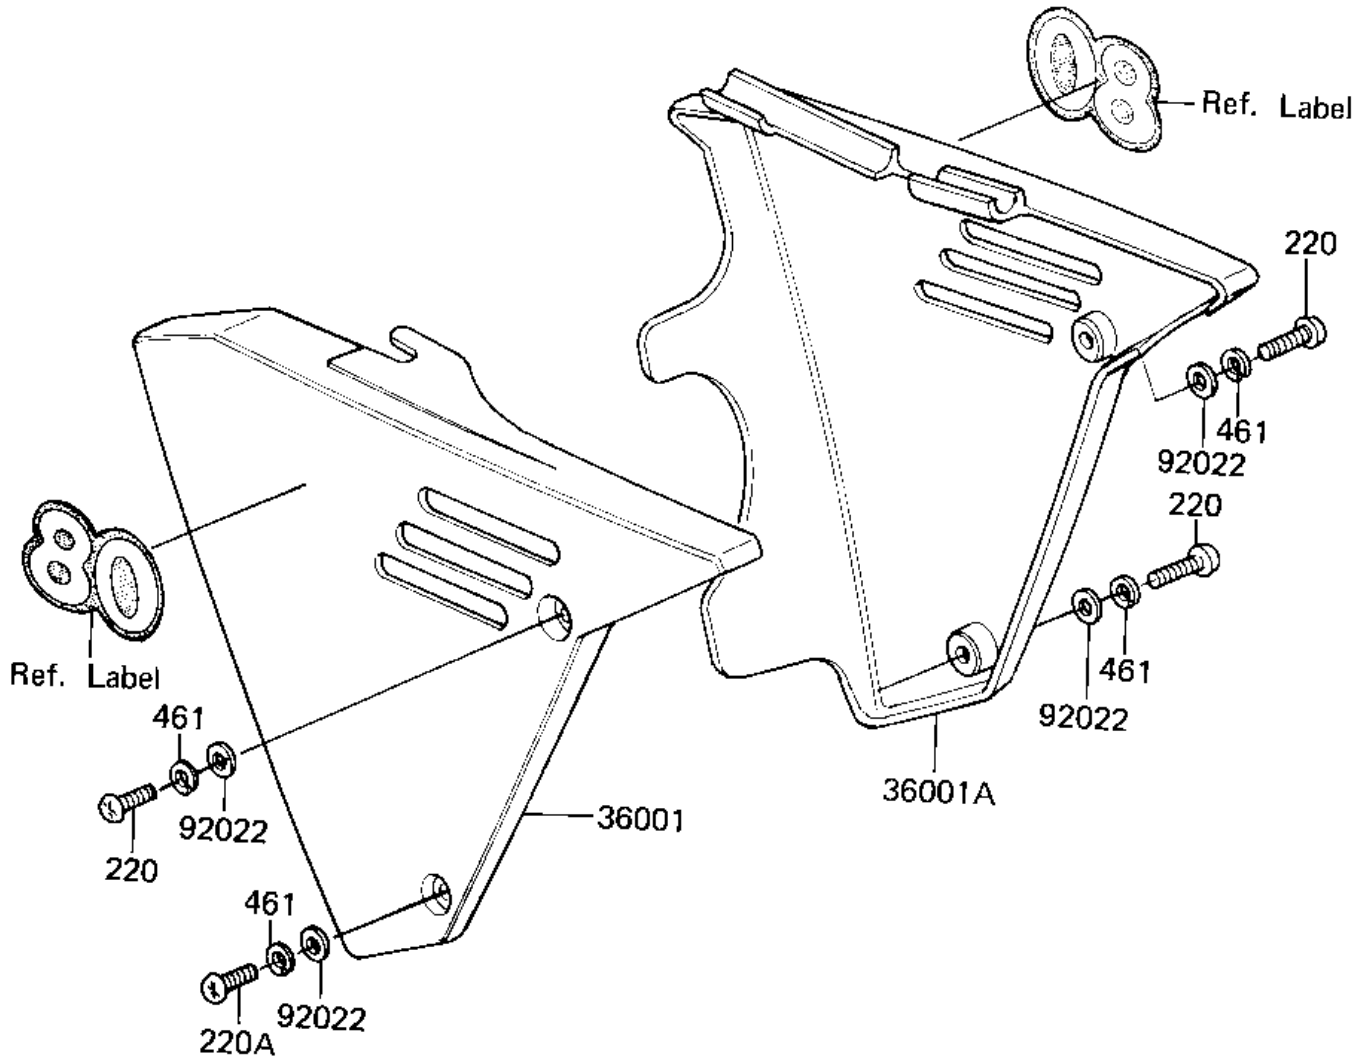

1982 KX80 PARTS DIAGRAM

SIDE COVERS

F2610-0101

1982 KX80 PARTS LIST

SIDE COVERS

| ITEM NAME | PART NUMBER | QUANTITY |
|-------------------------------------|---------------|----------|
| COVER,SIDE,L GREEN (Ref # 36001) | 36001-1112-6W | 1 |
| COVER,R.H SIDE L.GRN (Ref # 36001A) | 36001-1113-6W | 1 |
| WASHER PLAIN (Ref # 92022) | 92022-024 | 4 |
| SCREW PAN HEAD 6X16 (Ref # 220) | 220B0616 | 3 |
| SCREW PAN HEAD 6X20 (Ref # 220A) | 220B0620 | 1 |
| WASHER SPRING 6MM (Ref # 461) | 461F0600 | 4 |