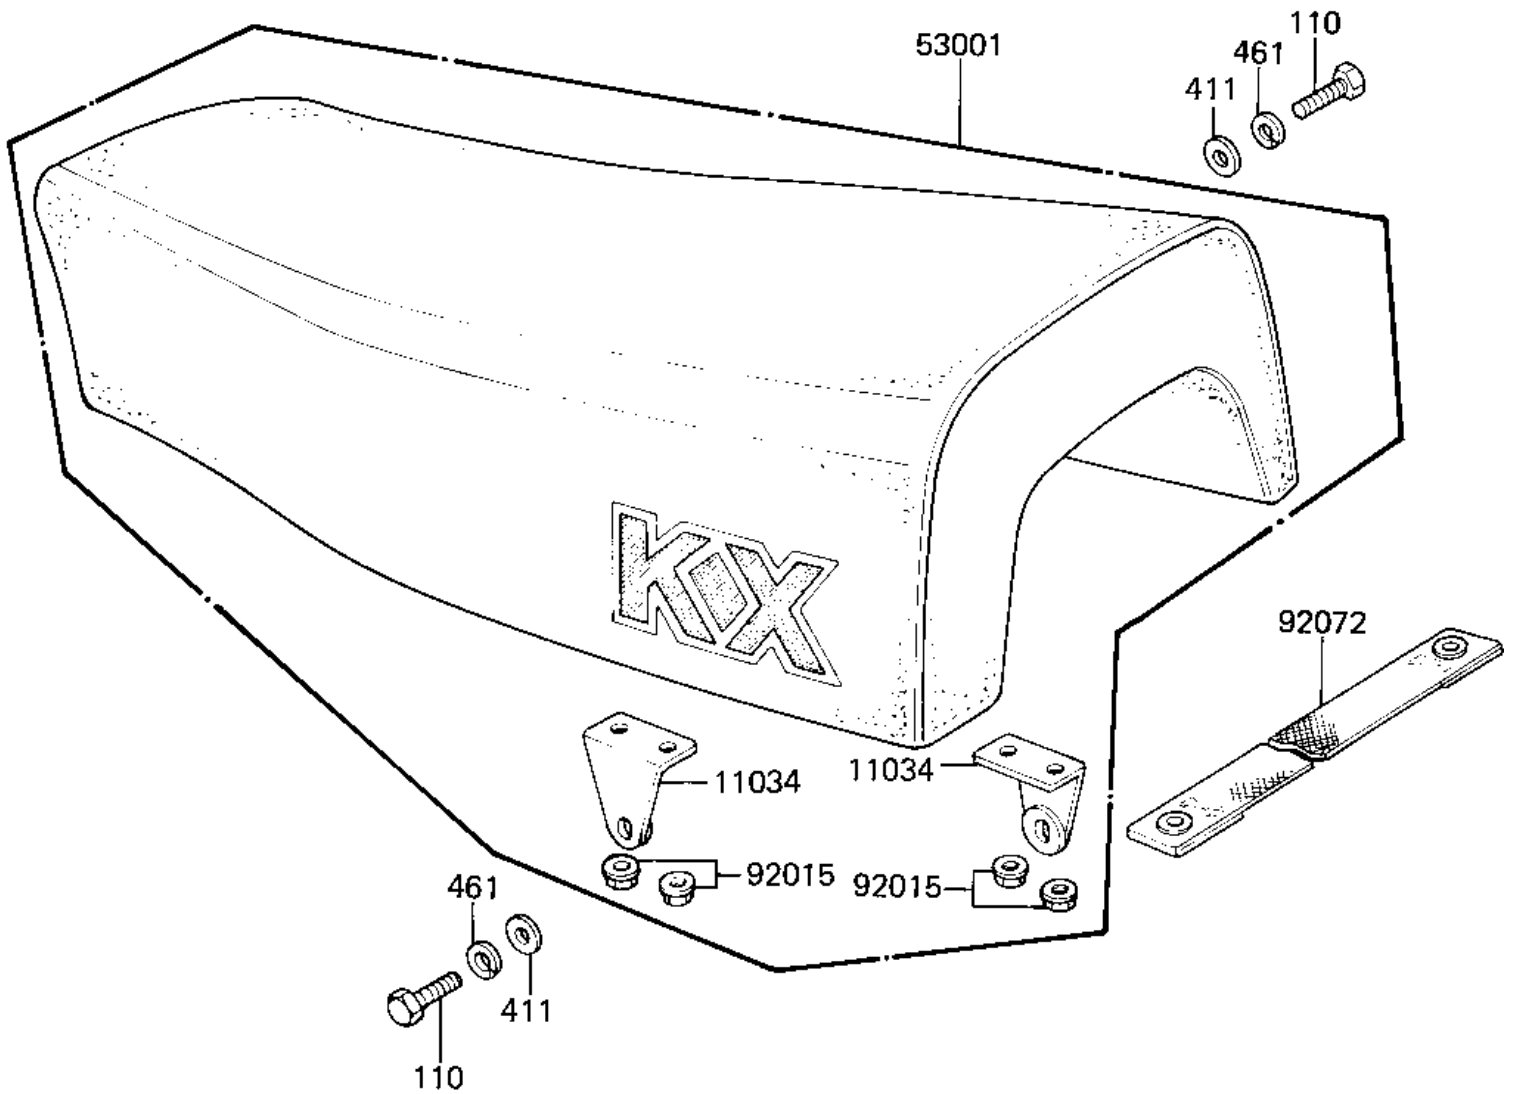

1982 KX80 PARTS DIAGRAM

SEAT

F2510-0096

1982 KX80 PARTS LIST

SEAT

ITEM NAME	PART NUMBER	QUANTITY
BRACKET,SEAT (Ref # 11034)	11034-1993	2
SEAT-ASSY (Ref # 53001)	53001-1272	1
NUT-6MM (Ref # 92015)	92015-1078	4
BAND (Ref # 92072)	92072-3742	1
BOLT-UPSET,6X16 (Ref # 110)	112G0616	2
WASHER PLAIN 6MM (Ref # 411)	411B0600	2
WASHER SPRING 6MM (Ref # 461)	461F0600	2