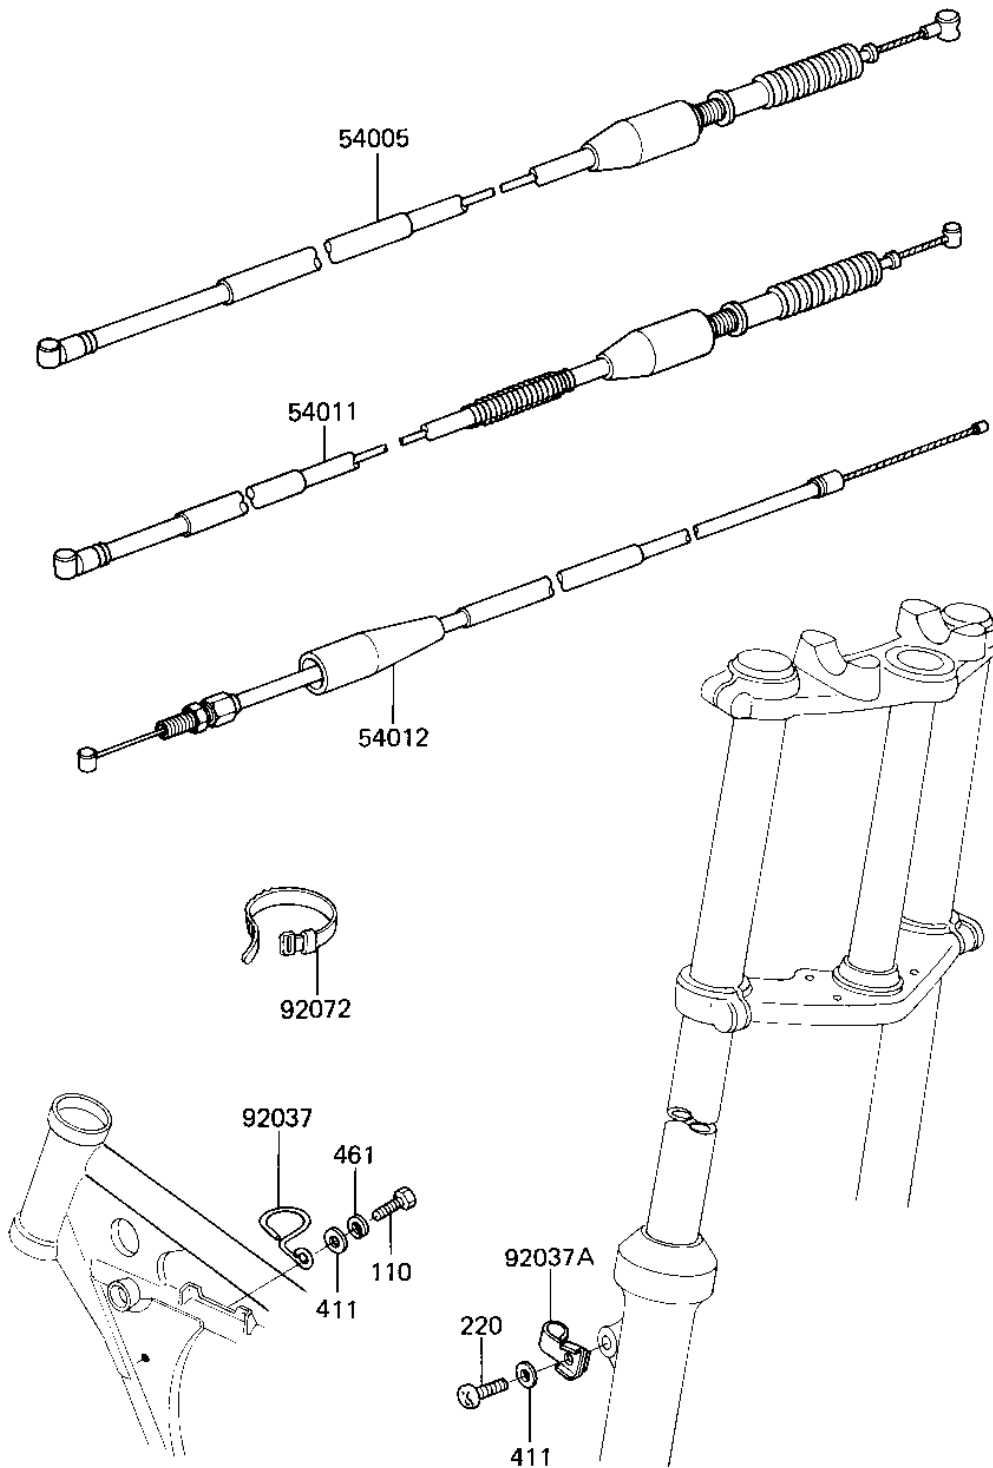

1981 KX80 PARTS DIAGRAM

CABLES

F2540-0090

1981 KX80 PARTS LIST

CABLES

ITEM NAME	PART NUMBER	QUANTITY
CABLE-BRAKE (Ref # 54005)	54005-1038	1
CABLE,CLUTCH (Ref # 54011)	54011-1035	1
CABLE-THROTTLE (Ref # 54012)	54012-1112	1
CLAMP,CABLE (Ref # 92037)	92037-092	1
CLAMP,CABLE (Ref # 92037A)	92037-1257	1
BAND,WIRING HARNESS (Ref # 92072)	92072-056	1
BOLT-UPSET,6X12 (Ref # 110)	112G0612	1
SCREW PAN HEAD 6X16 (Ref # 220)	220B0616	1
WASHER PLAIN 6MM (Ref # 411)	411B0600	2
WASHER SPRING 6MM (Ref # 461)	461F0600	1