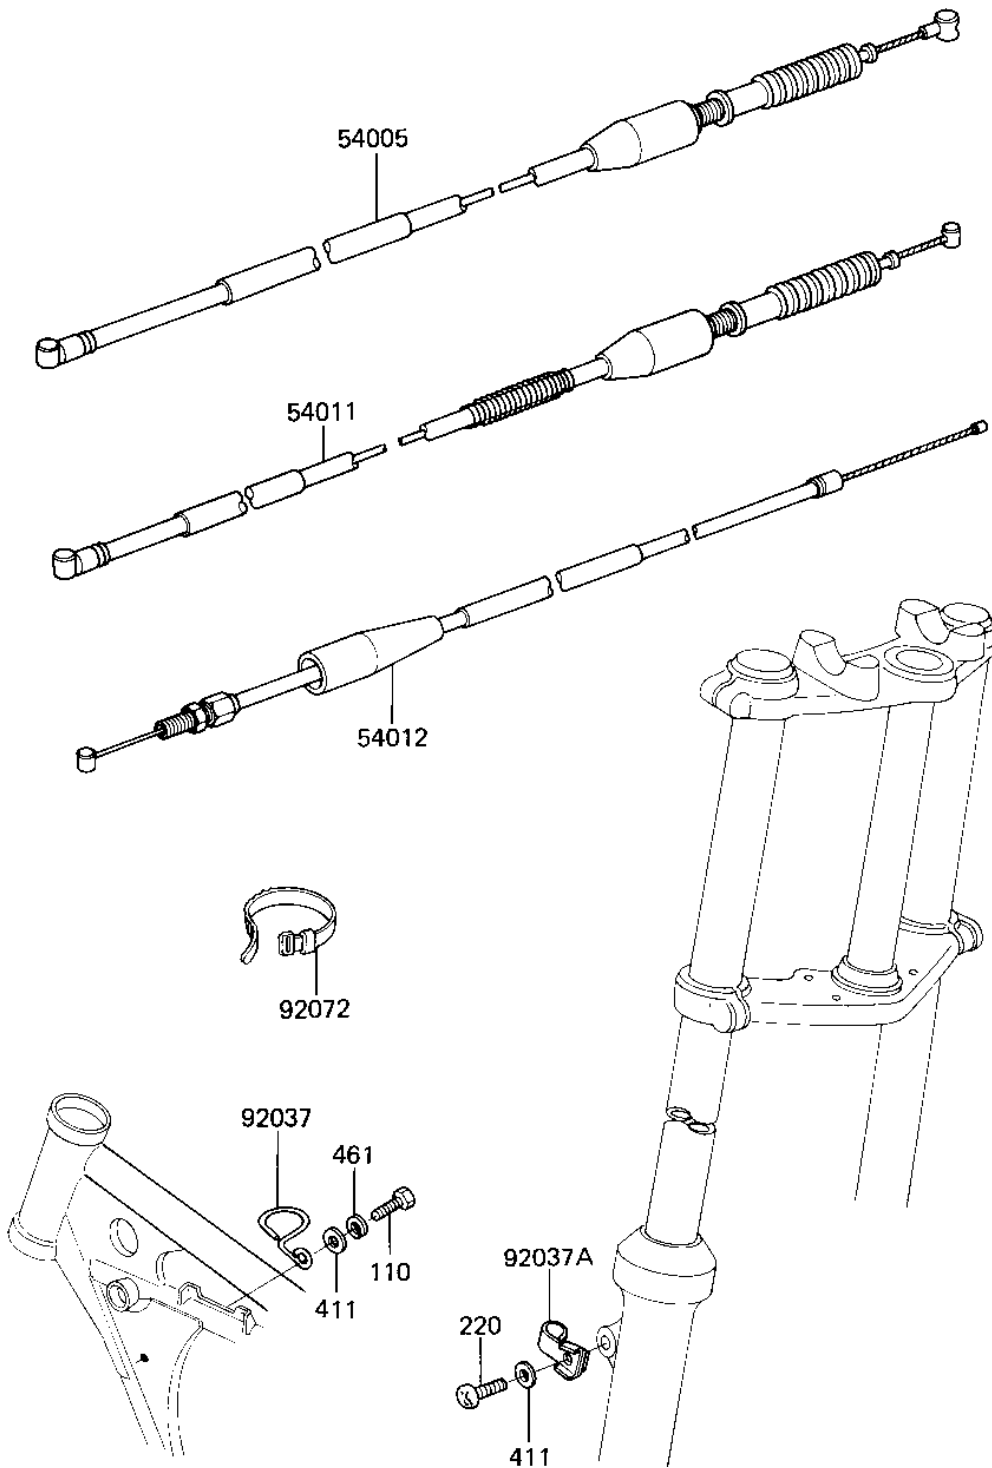

1982 KX80 PARTS DIAGRAM

CABLES

F2540-0090

1982 KX80 PARTS LIST

CABLES

ITEM NAME	PART NUMBER	QUANTITY
CABLE-BRAKE (Ref # 54005)	54005-1038	1
CABLE,CLUTCH (Ref # 54011)	54011-1035	1
CABLE-THROTTLE (Ref # 54012)	54012-1112	1
CLAMP,CABLE (Ref # 92037)	92037-092	1
CLAMP,CABLE (Ref # 92037A)	92037-1257	1
BAND,WIRING HARNESS (Ref # 92072)	92072-056	1
BOLT-UPSET,6X12 (Ref # 110)	112G0612	1
SCREW PAN HEAD 6X16 (Ref # 220)	220B0616	1
WASHER PLAIN 6MM (Ref # 411)	411B0600	2
WASHER SPRING 6MM (Ref # 461)	461F0600	1